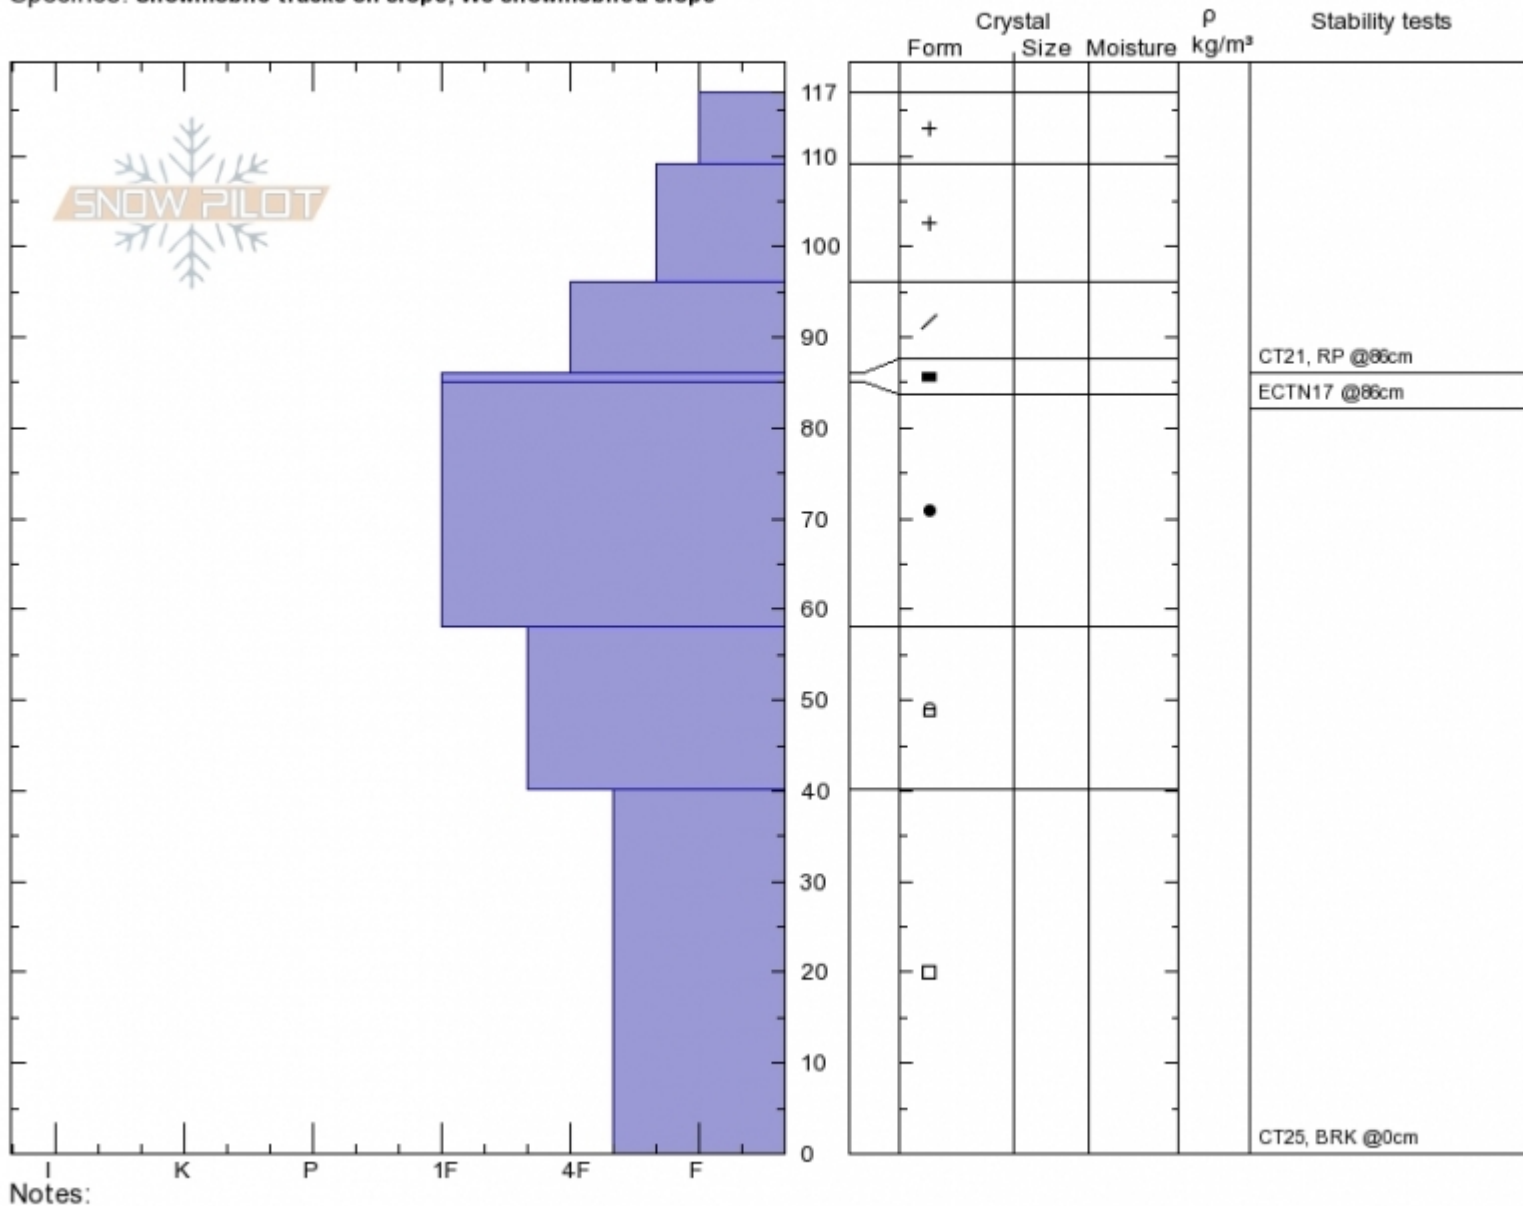

**Teepee Basin**  
**Madison Range-S**  
**MT**  
 Elevation: **8850 ft**  
 Aspect: **110°**  
 Specifics: **Snowmobile tracks on slope; We snowmobiled slope**

**Ian Hoyer**  
**Thu Jan 31 12:00 2019**  
 Co-ord: **44.91262N, -111.17925W**  
 Slope Angle: **30°**  
 Wind Loading:

Stability: **Fair**  
 Air Temperature:  
 Sky Cover: **SCT**  
 Precipitation: **NO**  
 Wind: **Calm**

**HS117 PF30**  
**Stability Test Notes**

Layer No

Advisory Region  
 Southern Madison  
 Southern Madison, 2019-02-01