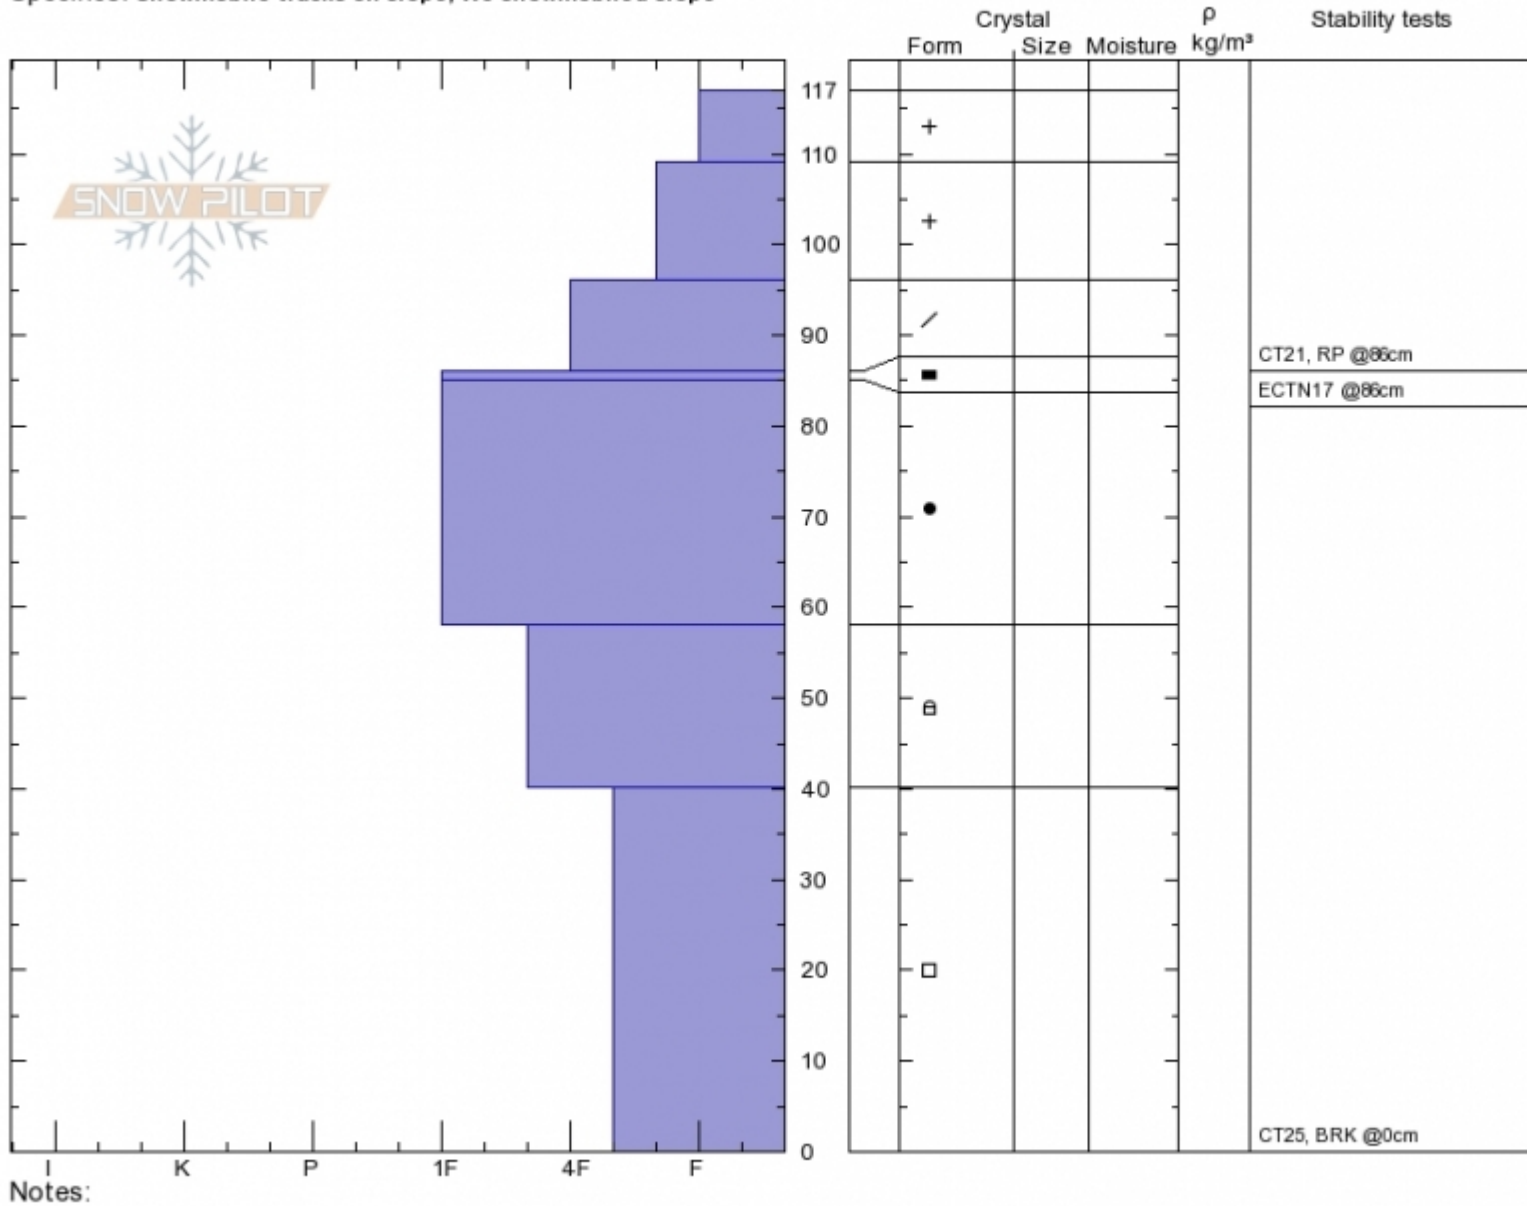

Teepee Basin
 Madison Range-S
 MT
 Elevation: 8850 ft
 Aspect: 110°
 Specifics: Snowmobile tracks on slope; We snowmobiled slope

Ian Hoyer
 Thu Jan 31 12:00 2019
 Co-ord: 44.91262N, -111.17925W
 Slope Angle: 30°
 Wind Loading:

Stability: Fair
 Air Temperature:
 Sky Cover: SCT
 Precipitation: NO
 Wind: Calm

HS117 PF30
 Stability Test Notes

Layer No

Advisory Region
 Southern Madison
 Southern Madison, 2019-02-01