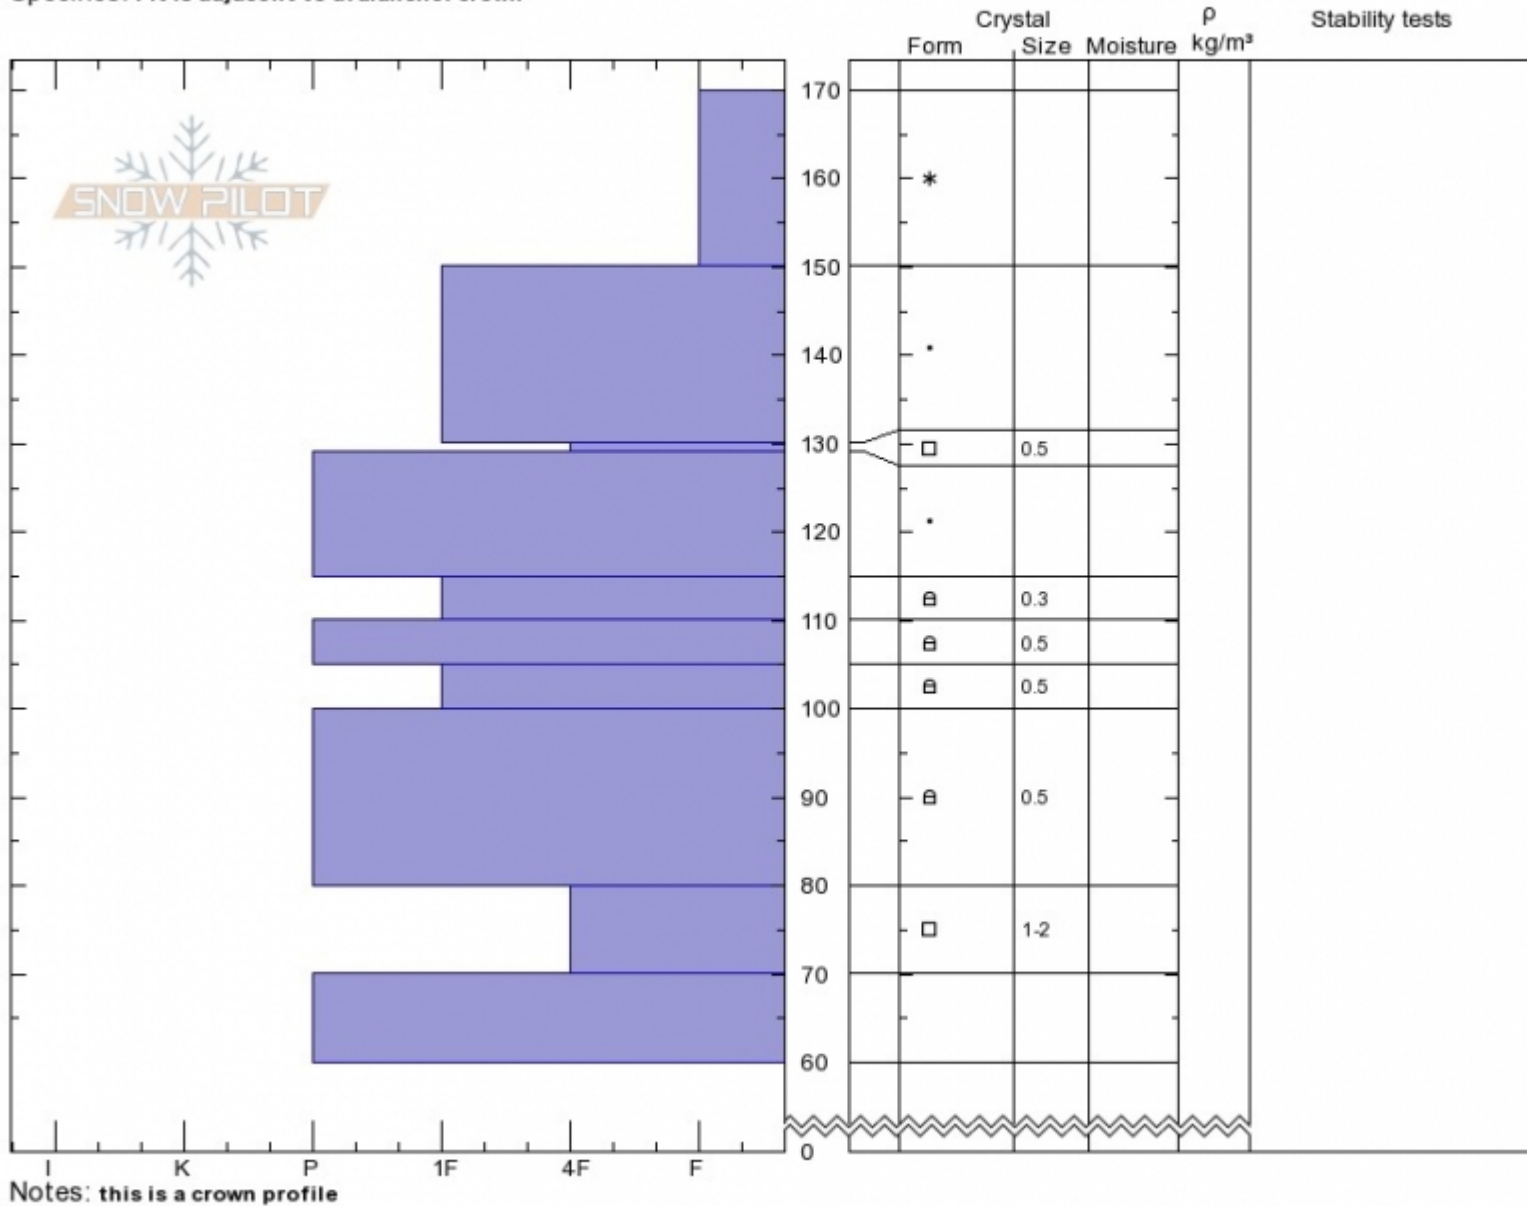

Forbidden Triangle
Tobacco Roots
MT
 Elevation: **9000 ft**
 Aspect: **105°**
 Specifics: **Pit is adjacent to avalanche: crown**

Spencer Jonas
Mon Jan 28 14:00 2019
 Co-ord: **45.54184N, -111.99816W**
 Slope Angle: **36°**
 Wind Loading:

Stability:
 Air Temperature: **-15°C**
 Sky Cover: **CLR**
 Precipitation: **NO**
 Wind: **Calm**

Layer No
 150-170: r
 70-80: SII
 70-80: Pro

Advisory Region
 Out of Advisory Area
Avalanche Details: [Avalanche Fatality, Tobacco Roots](#)
 Out of Advisory Area, 2019-01-29