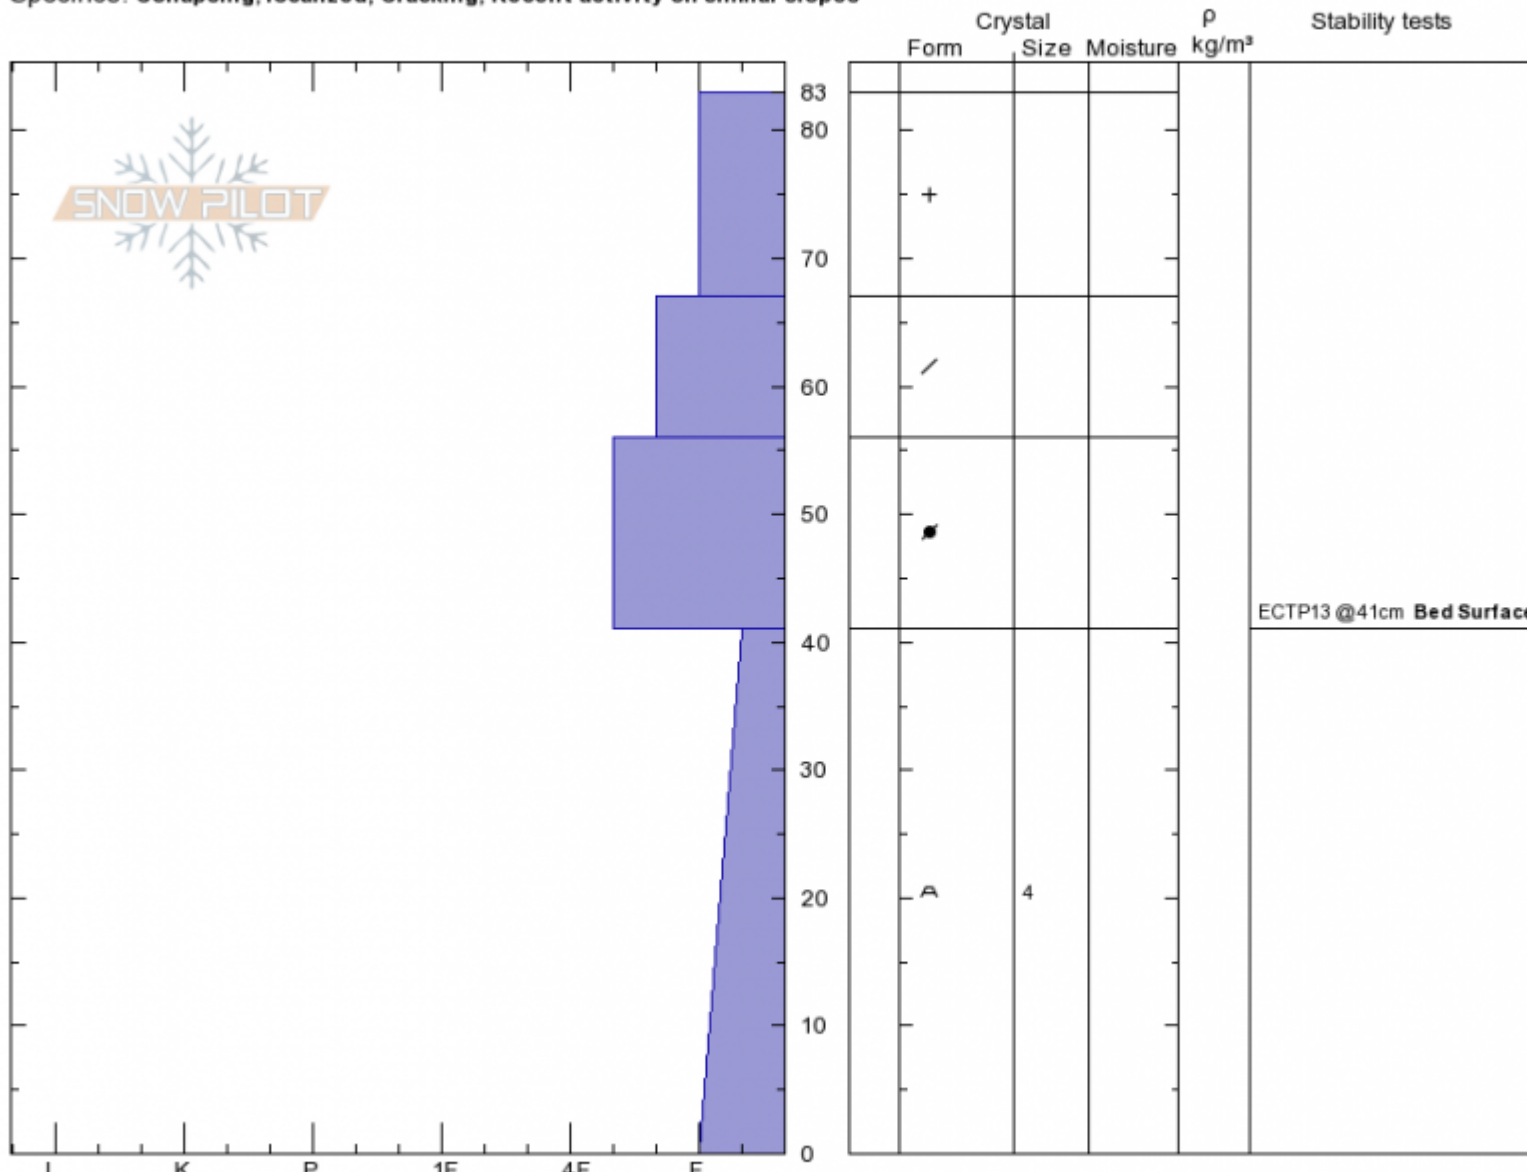

Sunlight Basin Crown  
 Madison Range-S  
 MT  
 Elevation: 9500 ft  
 Aspect: 114°  
 Specifics: Collapsing, localized; Cracking; Recent activity on similar slopes

Andrew Schauer  
 Sun Jan 27 11:00 2019  
 Co-ord: 44.97521N, -111.31390W  
 Slope Angle: 30°  
 Wind Loading: no

Stability: **Poor**  
 Air Temperature:  
 Sky Cover: **SCT**  
 Precipitation: **NO**  
 Wind: **SW Moderate**

HS83 PF60  
 Stability Test Notes  
 41: Bed Surface

Layer No  
 0-41: Prof

Notes: Crown profile for a remote-triggered avalanche from about 50 feet away. SS-AFr-R2D2-O, 100' wide, 1-2' deep, ran 300 vertical feet. Similar size released in an adjacent path with the same collapse.

Advisory Region  
 Southern Madison  
 Longitude  
 -111.31W  
 Latitude  
 44.98N  
 Southern Madison, 2019-01-27