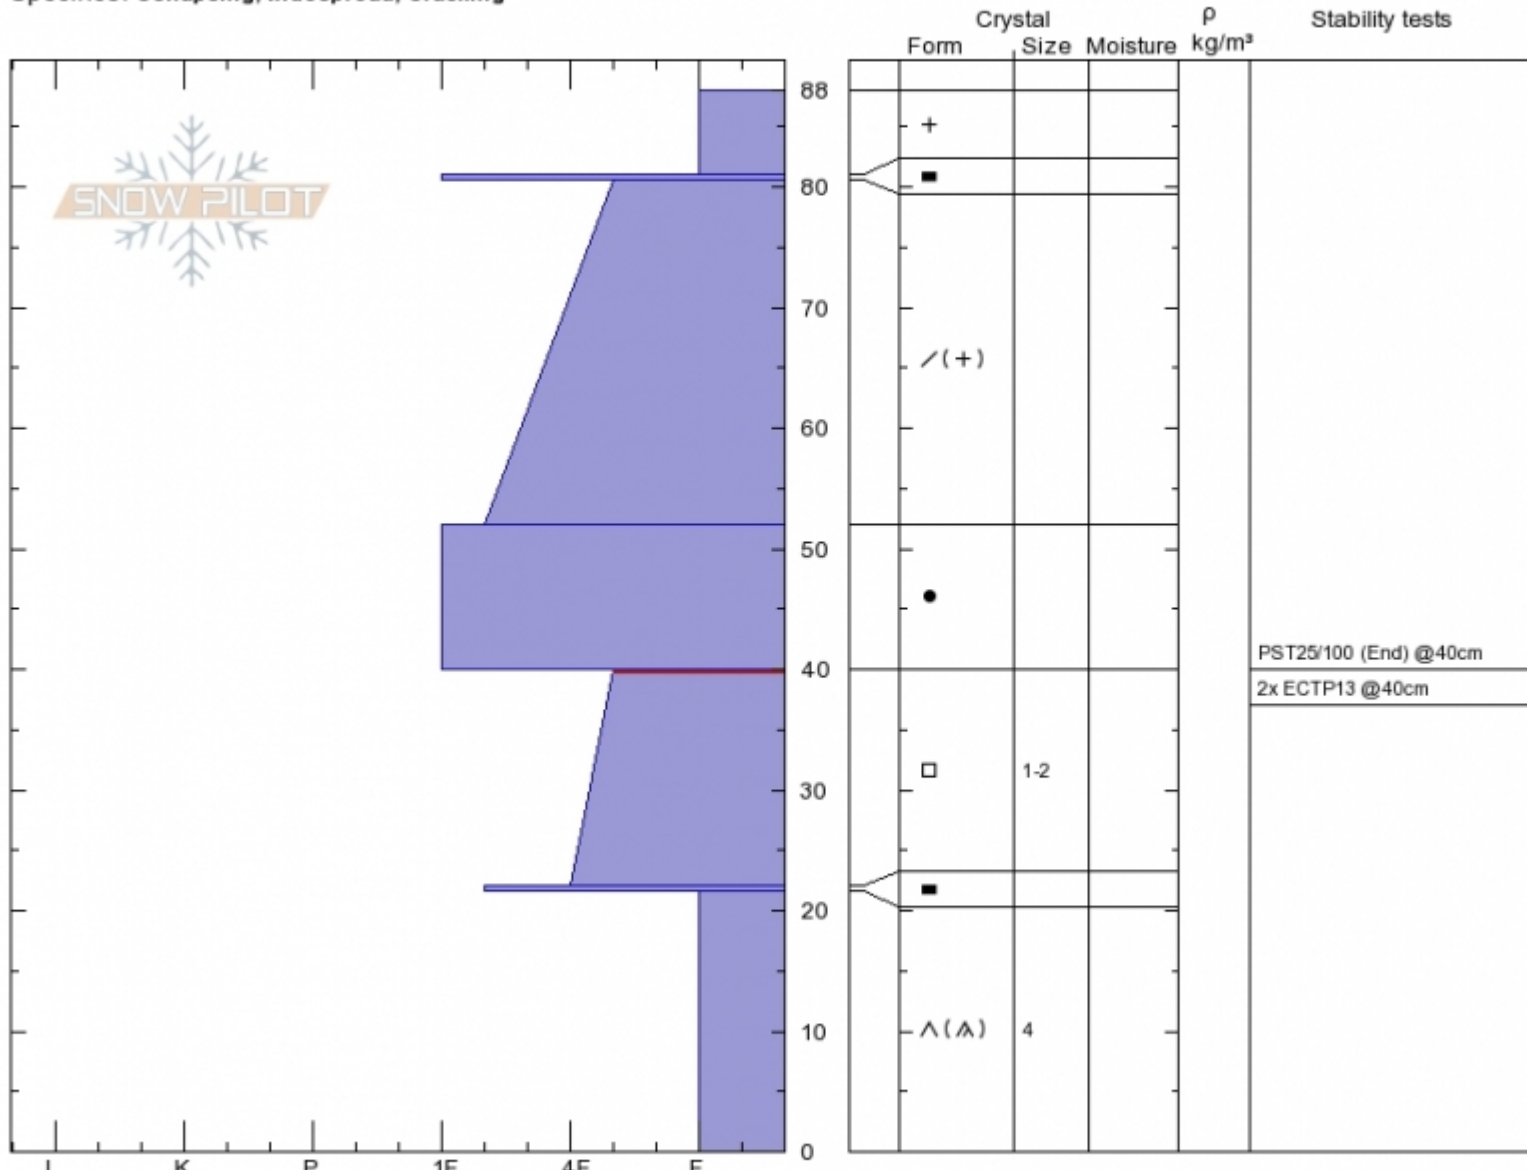

Big/Little Ellis  
 Gallatin Range-N  
 MT  
 Elevation:  
 Aspect: 100°  
 Specifics: Collapsing, widespread; Cracking

Karl Birkeland  
 Sat Jan 26 12:00 2019  
 Co-ord: 45.59187N, -110.96051W  
 Slope Angle: 31°  
 Wind Loading:

Stability: **Poor**  
 Air Temperature:  
 Sky Cover: **BKN**  
 Precipitation: **NO**  
 Wind: **W Light Breeze**

HS88  
 Stability Test Notes

Layer No  
 22-40: We  
 22-40: Pro  
 21.5-22: D

PST25/100 (End) @40cm  
 2x ECTP13 @40cm

Notes: Collapsing and cracking on the way up. Snowpack is still relatively thin/weak up here.

Advisory Region  
 Northern Gallatin  
 Longitude  
 -110.96W  
 Latitude  
 45.59N  
 Northern Gallatin, 2019-01-26