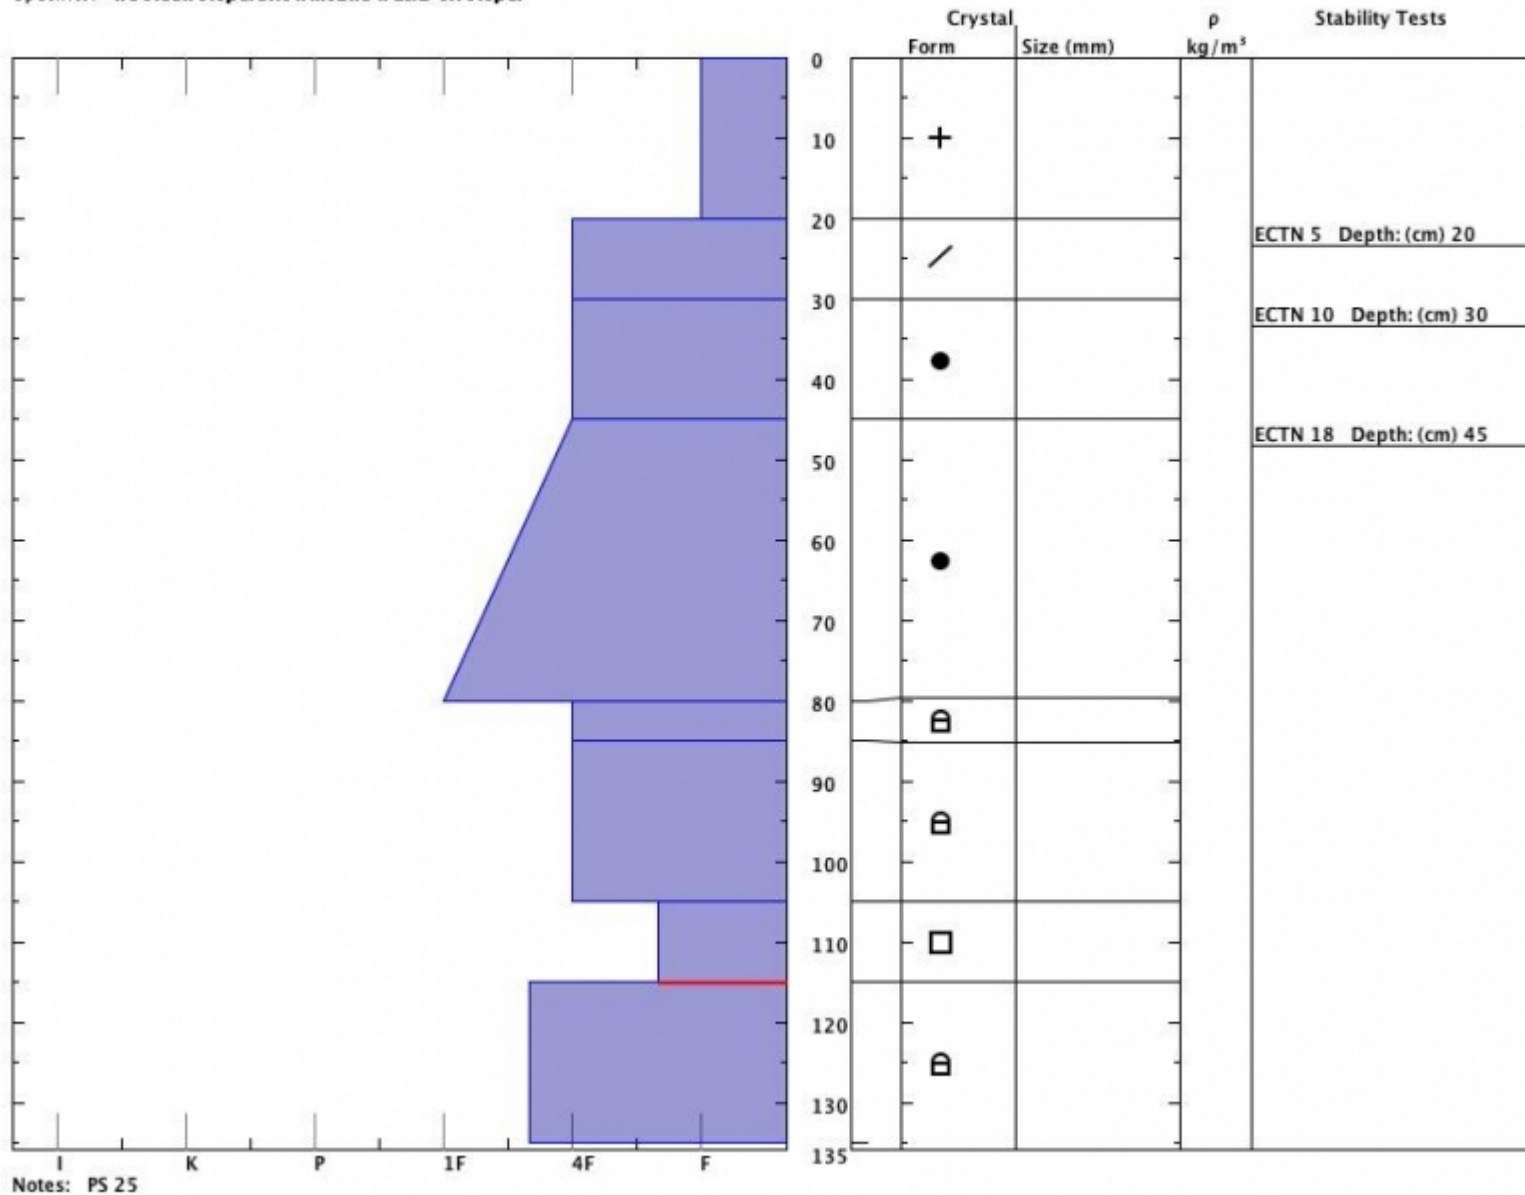

Snow Pit Profile
Henderson Cooke City
 , New Zealand
 Elevation (m)
 Aspect: **230**
 Specifics: **We skied slope. Snowmobile tracks on slope.**

Observer: **Gary Kuehn**
Thu Jan 24 12:35:00 MST 2019
 Co-ord: **45.04712 N -109.94233 W**
 Slope: **22**
 Wind loading: **no**

Stability on similar slopes: **Good**
 Air Temperature: **C**
 Sky Cover: **sky 8/8 covered**
 Precipitation: **Snow - 1 cm/hr**
 Wind: **W Light Breeze**

PF50 HS175
 Stability Test Notes: **105-115: F**
 Layer notes

Advisory Region
 Cooke City
 Longitude
 -109.94W
 Latitude
 45.05N
 Cooke City, 2019-01-25