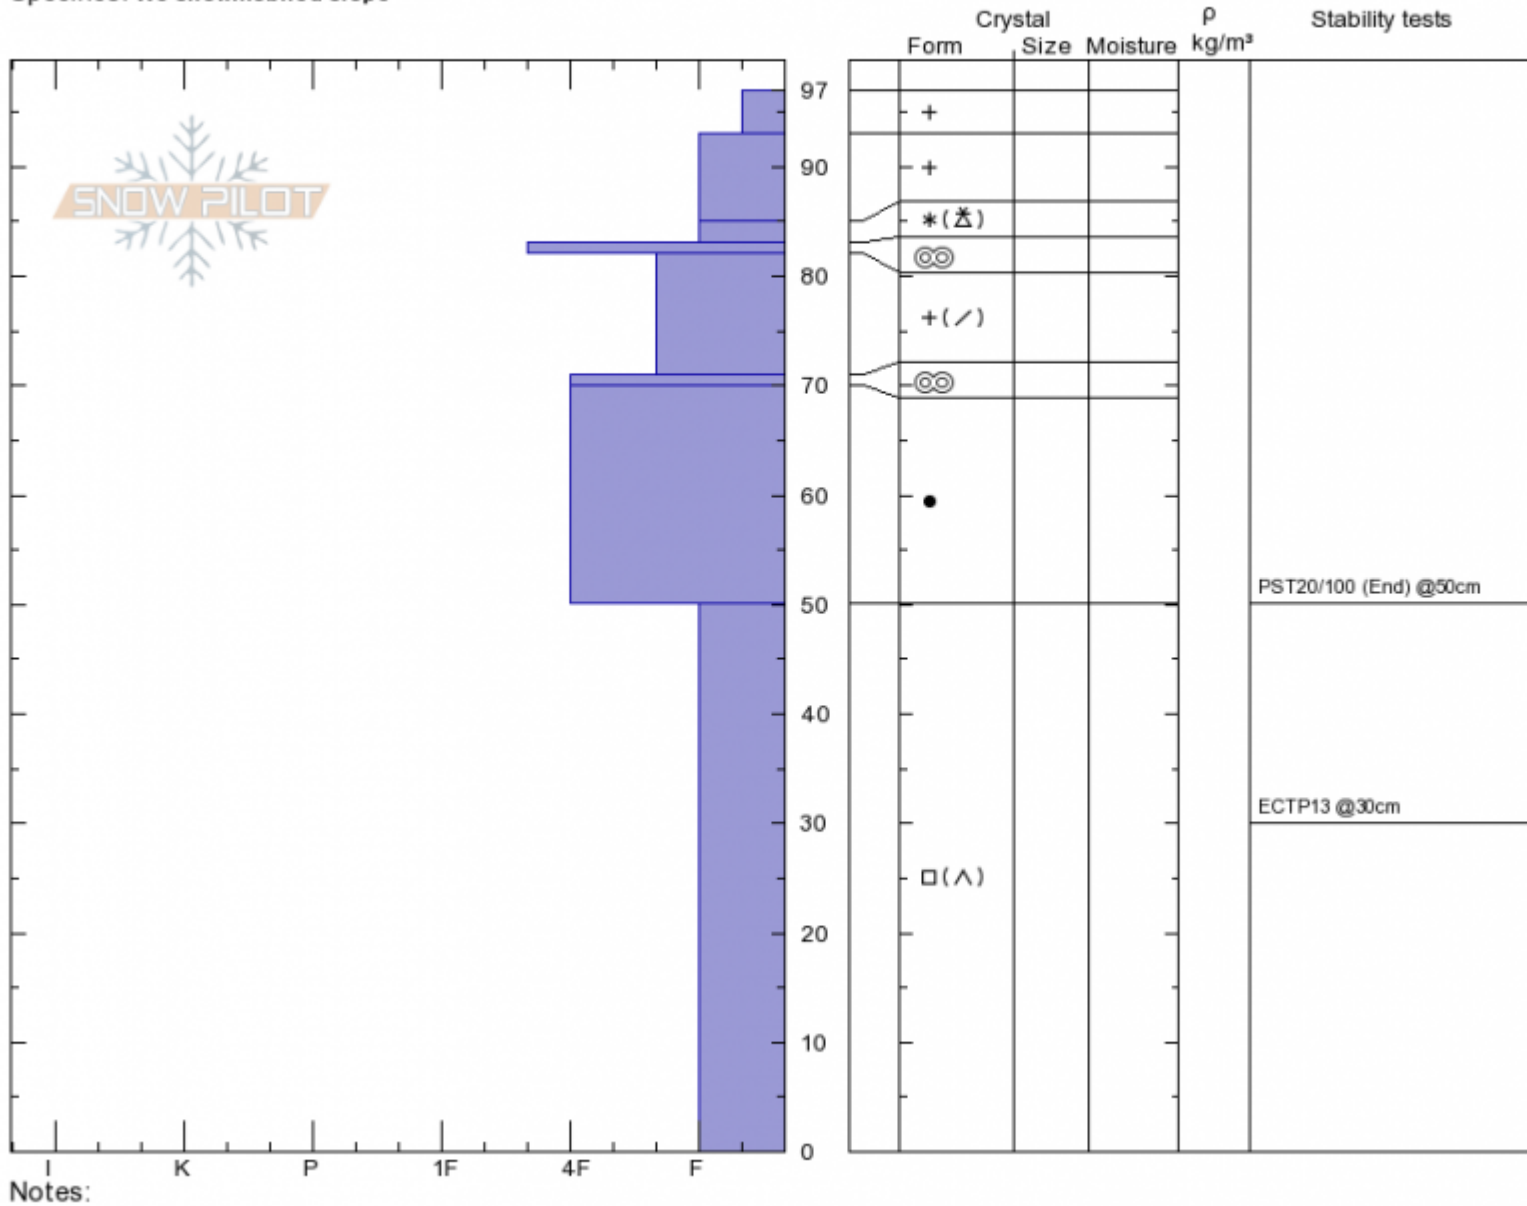

Teepee Basin
 Madison Range-S
 MT
 Elevation: 9000 ft
 Aspect: 120°
 Specifics: We snowmobiled slope

Andrew Schauer
 Tue Jan 22 13:00 2019
 Co-ord: 44.91251N, -111.16567W
 Slope Angle: 20°
 Wind Loading: no

Stability: Fair
 Air Temperature:
 Sky Cover: SCT
 Precipitation: NO
 Wind: Calm

HS97 PF80
 Stability Test Notes

Layer No
 0-50: Prob

Notes:
 Advisory Region
 Southern Madison
 Longitude
 -111.17W
 Latitude
 44.91N
 Southern Madison, 2019-01-22