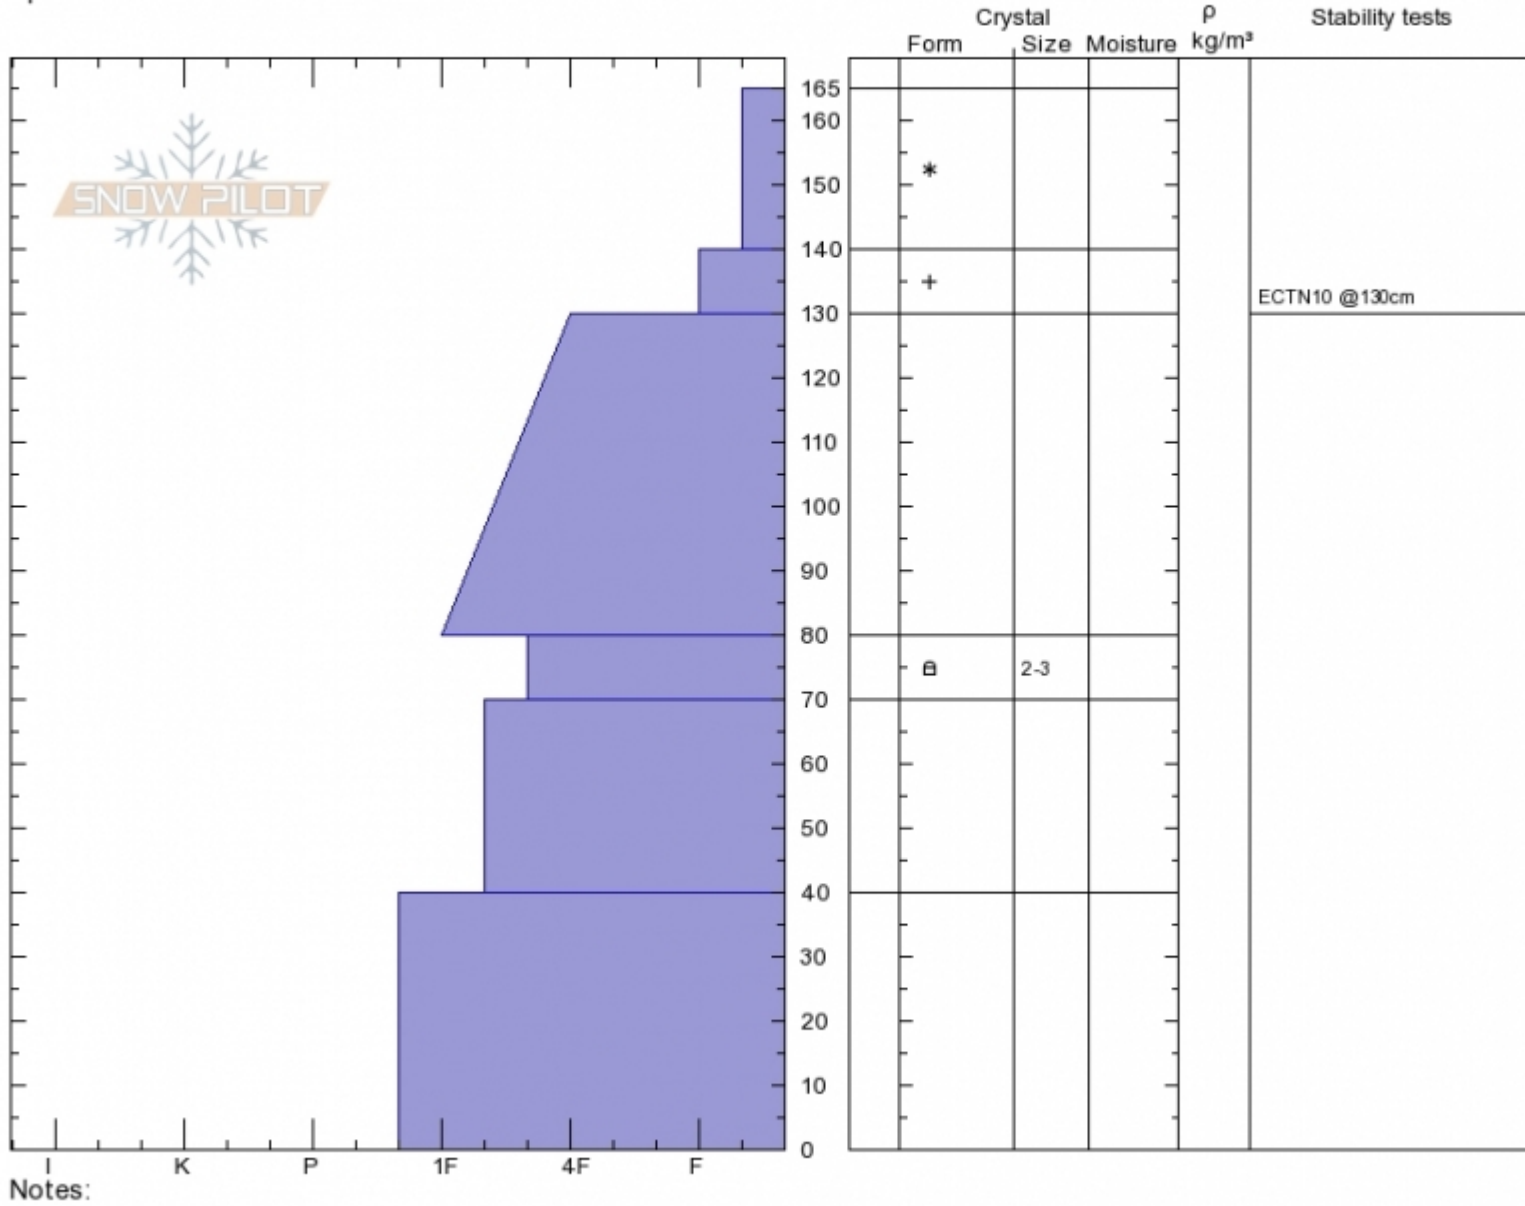

Henderson/Petersons  
 Cooke City  
 MT  
 Elevation: 9360 ft  
 Aspect: 37°  
 Specifics:

Alex Marienthal  
 Sat Jan 19 12:40 2019  
 Co-ord: 45.04732N, -109.92216W  
 Slope Angle: 23°  
 Wind Loading:

Stability: **Good**  
 Air Temperature:  
 Sky Cover: **OVC**  
 Precipitation: **S2**  
 Wind: **SW Light Breeze**

HS165  
 Stability Test Notes

Layer No

Advisory Region  
 Cooke City  
 Cooke City, 2019-01-21