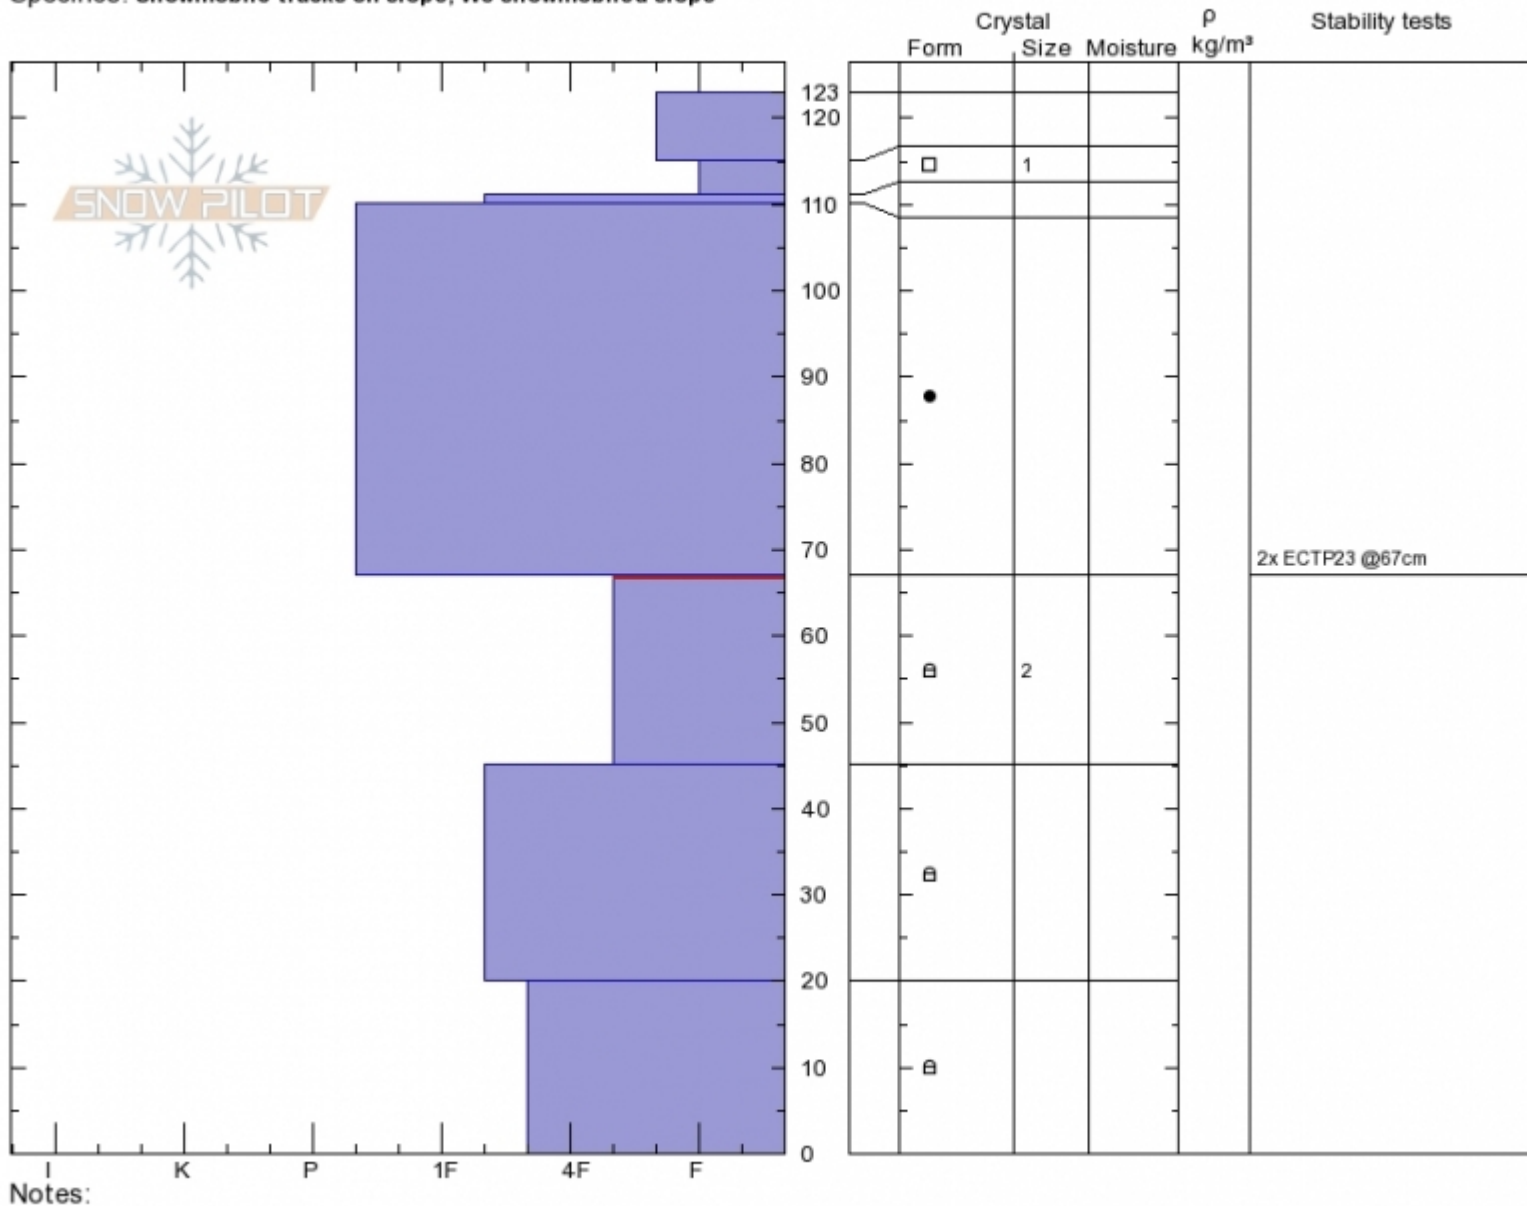

2nd Yellow Mule
 Madison Range-N
 MT
 Elevation: 9400 ft
 Aspect: 45°
 Specifics: Snowmobile tracks on slope; We snowmobiled slope

Ian Hoyer
 Sun Jan 13 11:00 2019
 Co-ord: 45.17756N, -111.40034W
 Slope Angle: 30°
 Wind Loading:

Stability: Fair
 Air Temperature:
 Sky Cover: CLR
 Precipitation: NO
 Wind: Calm

HS123
 Stability Test Notes

Layer No
 45-67: Pr

Advisory Region
 Northern Madison
 Northern Madison, 2019-01-13