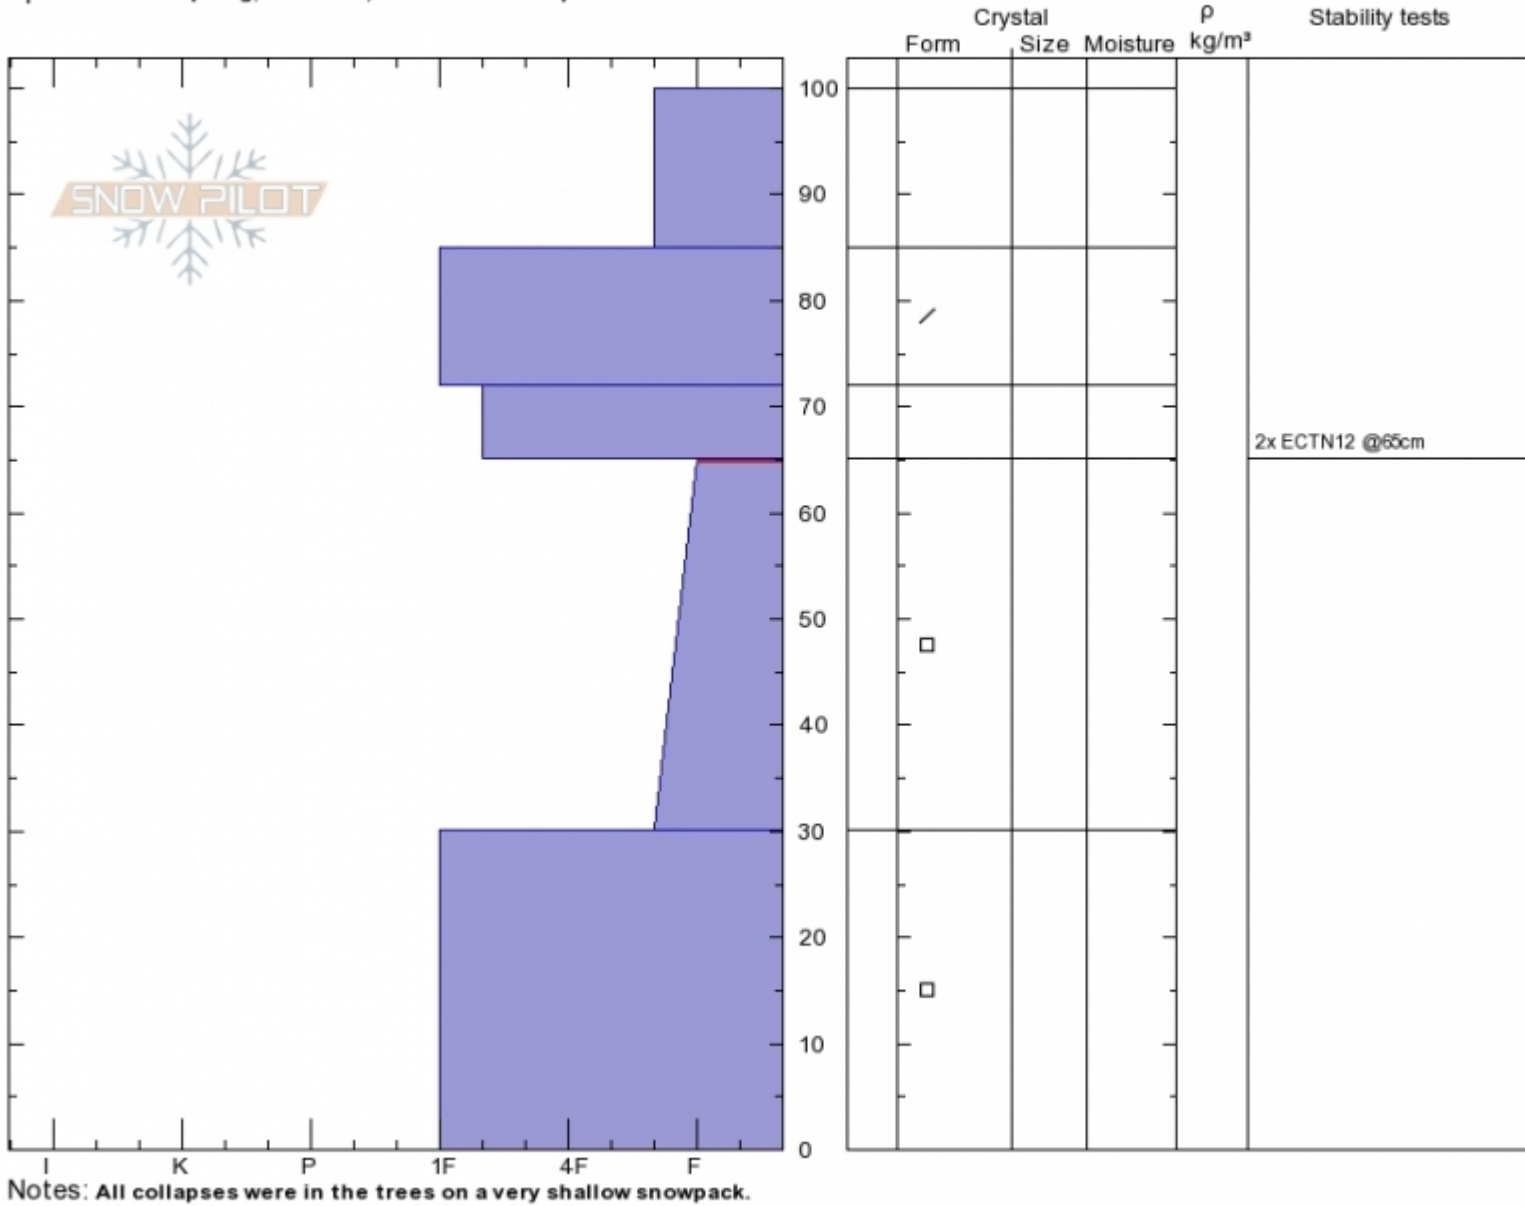

Going Home-Ellis
Gallatin Range-N
MT
 Elevation: **7850 ft**
 Aspect: **40°**
 Specifics: **Collapsing, localized; Ski tracks on slope**

Doug Chabot-Admin
Wed Jan 9 11:00 2019
 Co-ord: **45.58337N, -110.95768W**
 Slope Angle: **33°**
 Wind Loading:

Stability:
 Air Temperature: **4°C**
 Sky Cover: **FEW**
 Precipitation: **NO**
 Wind: **Calm**

HS100 PF100
Stability Test Notes

Layer No
30-65: Pro

Advisory Region
 Northern Gallatin
 Northern Gallatin, 2019-01-10