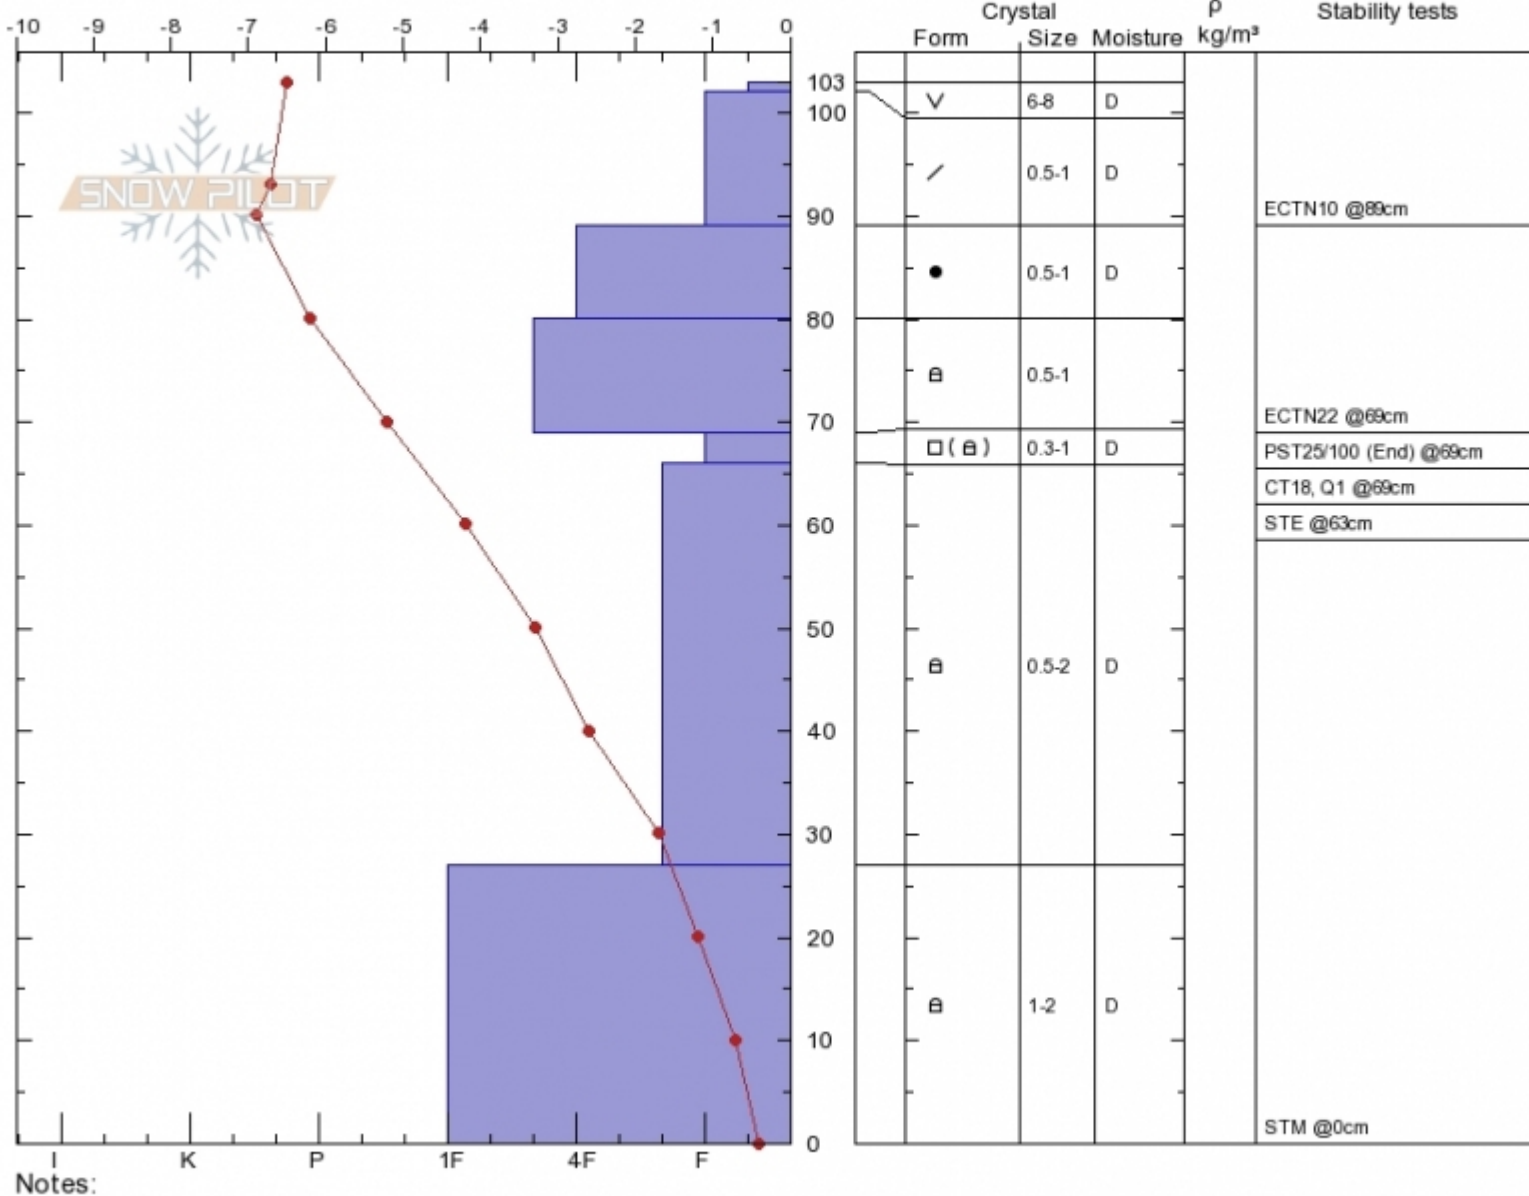

Middle Basin, SS Bowl
Madison Range-N
MT
 Elevation: **9228 ft**
 Aspect: **120°**

Alex Marienthal
Sat Jan 5 11:23 2019
 Co-ord: **45.32643N, -111.38188W**
 Slope Angle: **27°**
 Wind Loading: **no**

Stability: **Fair**
 Air Temperature: **-6°C**
 Sky Cover: **FEW**
 Precipitation: **NO**
 Wind: **S Moderate**

HS103 PF90
Stability Test Notes

Layer No
66-69: Pro

Specifics: **Collapsing, localized; Cracking; Recent activity on similar slopes; Recent activity on different slopes; Ski tracks on slope**

Advisory Region
 Northern Madison
 Longitude
 -111.38W
 Latitude
 45.33N
 Northern Madison, 2019-01-06