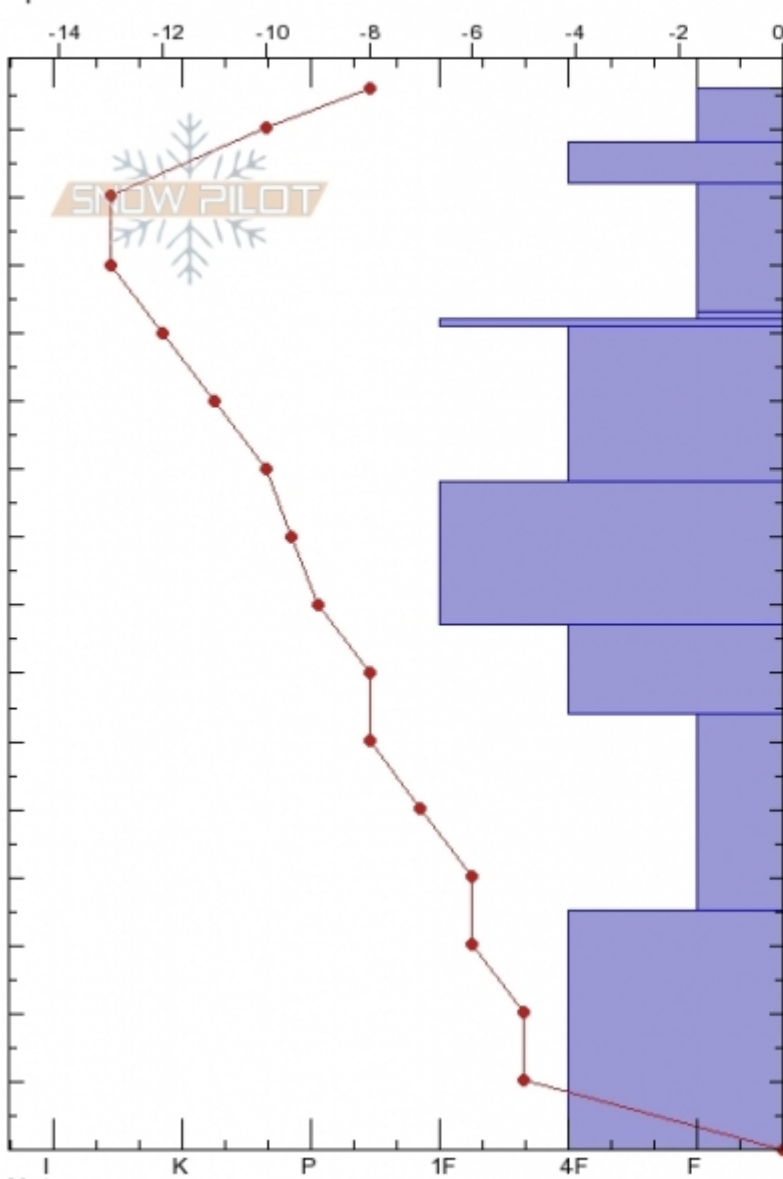

Green Lake  
 Cooke City  
 MT  
 Elevation: 9800 ft  
 Aspect: 235°  
 Specifics:

Logan DeMarcus  
 Tue Jan 8 14:45 2019  
 Co-ord: 45.10110N, -109.89920W  
 Slope Angle: 27°  
 Wind Loading: previous

Stability: Poor  
 Air Temperature: -5°C  
 Sky Cover: CLR  
 Precipitation: NO  
 Wind: SW Light Breeze

HS156 PS15  
 Stability Test Notes

Layer No  
 122-123: P

Form	Crystal Size	Moisture	ρ kg/m³	Stability tests
/	2	D		STE @148cm
/	2	D		ECTN12 @148cm
/	1.5	D		ECTN30 @135cm
				CT13 @135cm
∨	2	D		ECTN22 @122cm
⊙	1	D		CT23, SC @122cm
				STE @122cm
□	1.5	D		ECTP24 @110cm
				STE @98cm
•	1	D		
•	1	D		
⊖	2	D		
∧	3	D		
				STM @0cm
				CT23 @0cm