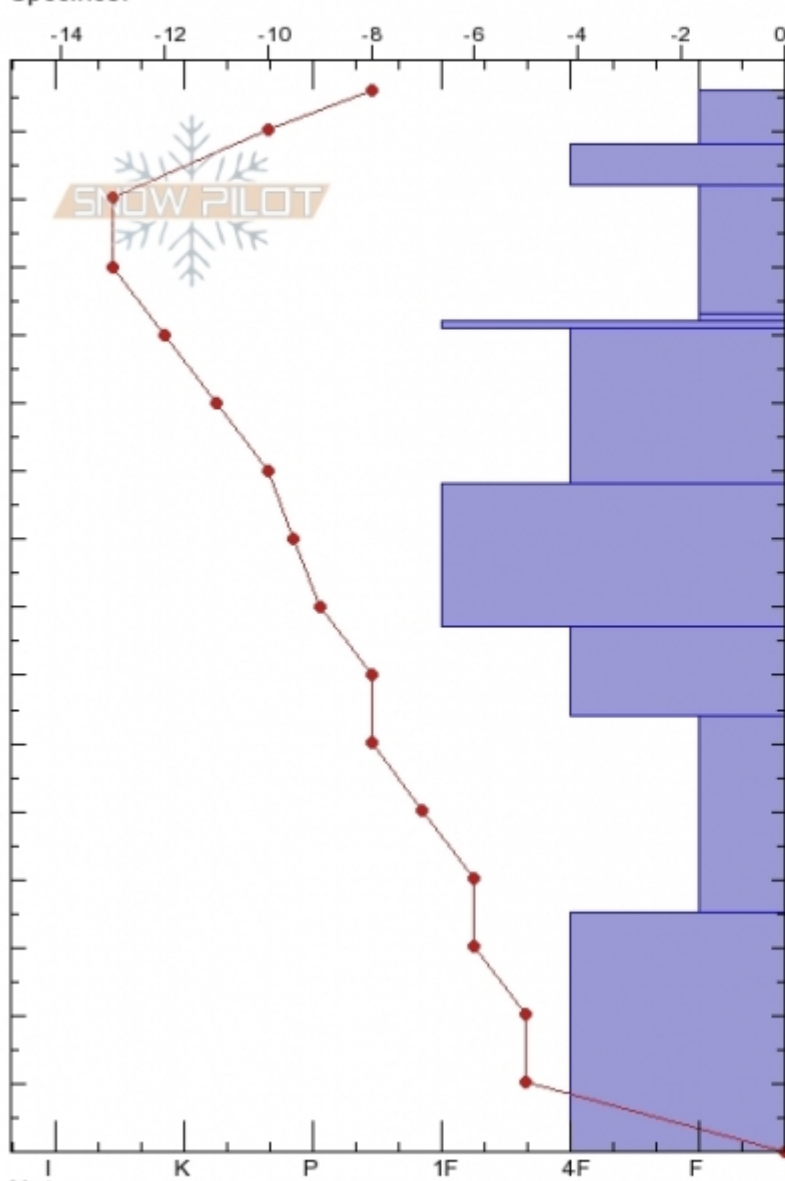

Green Lake  
 Cooke City  
 MT  
 Elevation: 9800 ft  
 Aspect: 235°  
 Specifics:

Logan DeMarcus  
 Tue Jan 8 14:45 2019  
 Co-ord: 45.10110N, -109.89920W  
 Slope Angle: 27°  
 Wind Loading: previous

Stability: **Poor**  
 Air Temperature: -5°C  
 Sky Cover: **CLR**  
 Precipitation: **NO**  
 Wind: **SW Light Breeze**

HS156 PS15  
 Stability Test Notes

Layer No  
 122-123: P

Form	Crystal Size	Moisture	ρ kg/m³	Stability tests
/	2	D		STE @148cm
/	2	D		ECTN12 @148cm
/	1.5	D		ECTN30 @135cm
/	1.5	D		CT13 @135cm
∨	2	D		ECTN22 @122cm
⊙	1	D		CT23, SC @122cm
				STE @122cm
□	1.5	D		ECTP24 @110cm
				STE @98cm
•	1	D		
•	1	D		
⊖	2	D		
∧	3	D		
				STM @0cm
				CT23 @0cm