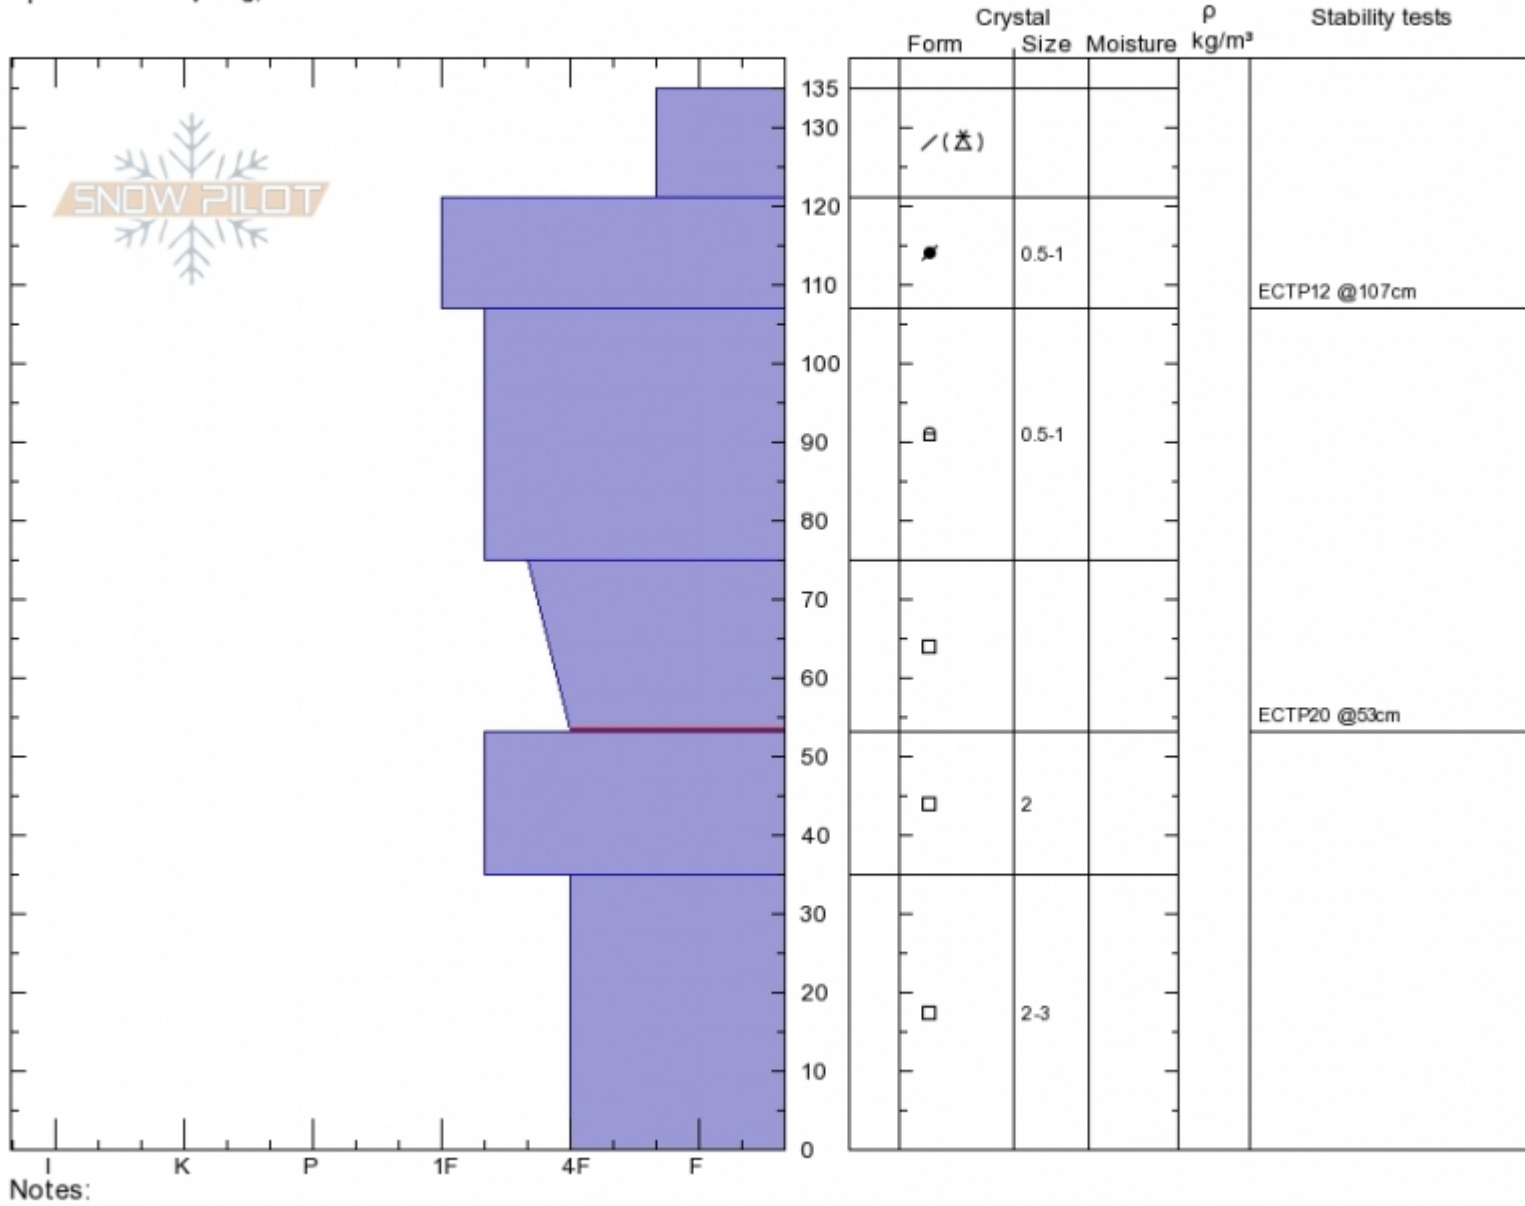

Lionhead Ridge
 Lionhead Range
 MT
 Elevation: 8650 ft
 Aspect: 30°
 Specifics: Collapsing, localized

Ian Hoyer
 Sun Jan 6 11:30 2019
 Co-ord: 44.70829N, -111.30733W
 Slope Angle: 25°
 Wind Loading: previous

Stability: Fair
 Air Temperature:
 Sky Cover: OVC
 Precipitation: S1
 Wind: Light Breeze

HS135
 Stability Test Notes

Layer No
 53-75: Pr

Advisory Region
 Lionhead Range
 Lionhead Range, 2019-01-06