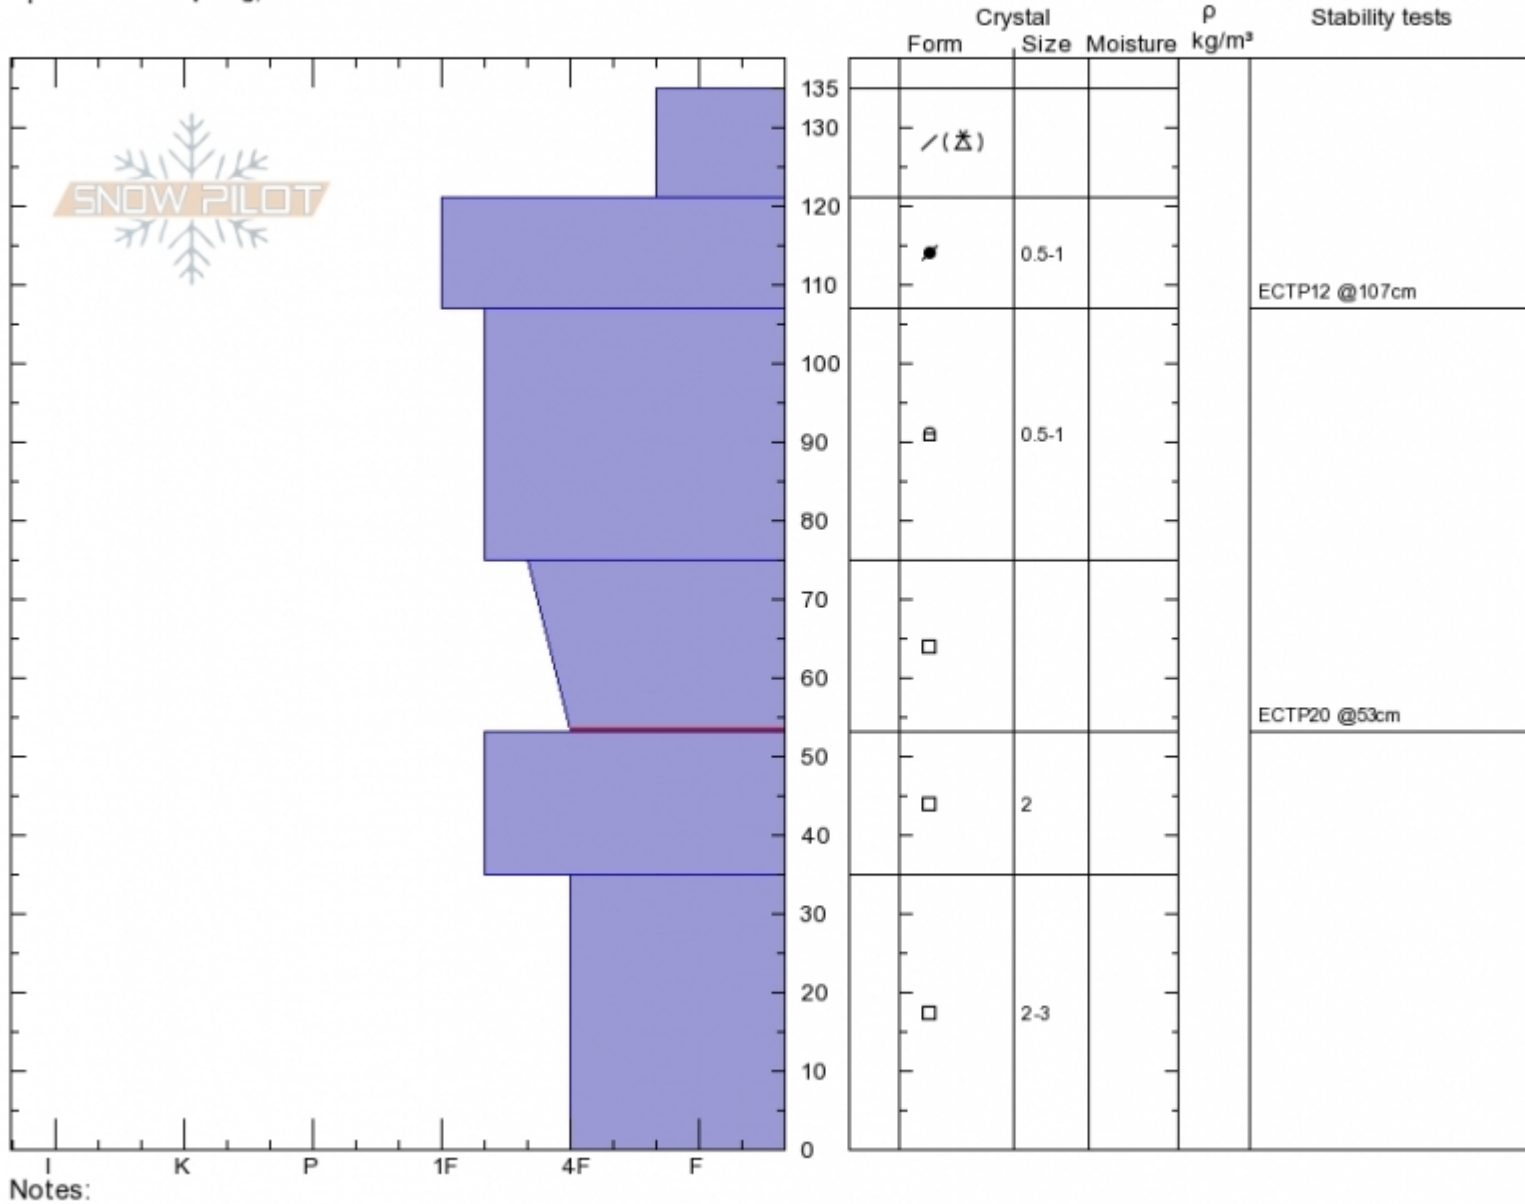

Lionhead Ridge
Lionhead Range
MT
 Elevation: **8650 ft**
 Aspect: **30°**
 Specifics: **Collapsing, localized**

Ian Hoyer
Sun Jan 6 11:30 2019
 Co-ord: **44.70829N, -111.30733W**
 Slope Angle: **25°**
 Wind Loading: **previous**

Stability: **Fair**
 Air Temperature:
 Sky Cover: **OVC**
 Precipitation: **S1**
 Wind: **Light Breeze**

HS135
Stability Test Notes

Layer No
53-75: Pr

Advisory Region
 Lionhead Range
 Lionhead Range, 2019-01-06