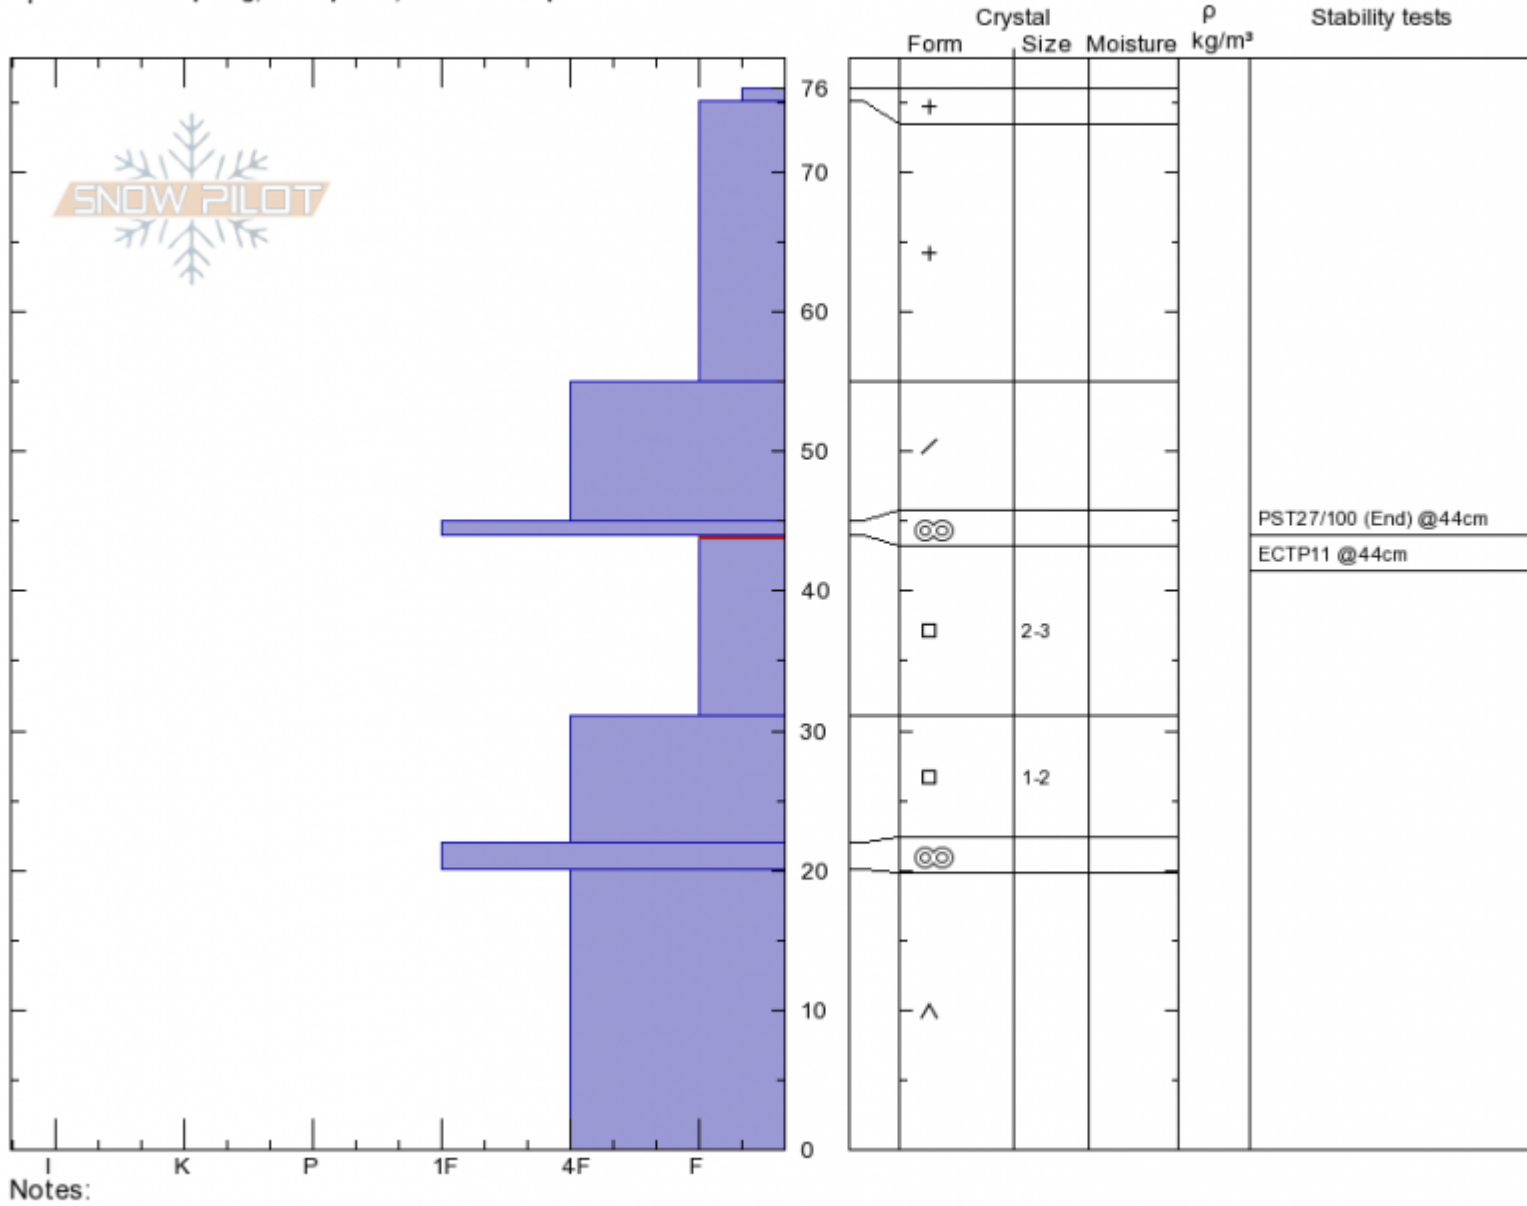

**Bacon Rind**  
**Madison Range-S**  
**MT**  
 Elevation: **8680 ft**  
 Aspect: **144°**  
 Specifics: **Collapsing, widespread; We skied slope**

**Andrew Schauer**  
**Thu Jan 3 10:45 2019**  
 Co-ord: **44.96954N, -111.09427W**  
 Slope Angle: **28°**  
 Wind Loading: **no**

Stability: **Poor**  
 Air Temperature: **-9°C**  
 Sky Cover: **FEW**  
 Precipitation: **NO**  
 Wind: **SW Light Breeze**

**HS76 PF70**  
**Stability Test Notes**

Layer No  
**31-44: Pr**

Advisory Region  
 Southern Madison  
 Longitude  
 -111.10W  
 Latitude  
 44.97N  
 Southern Madison, 2019-01-03