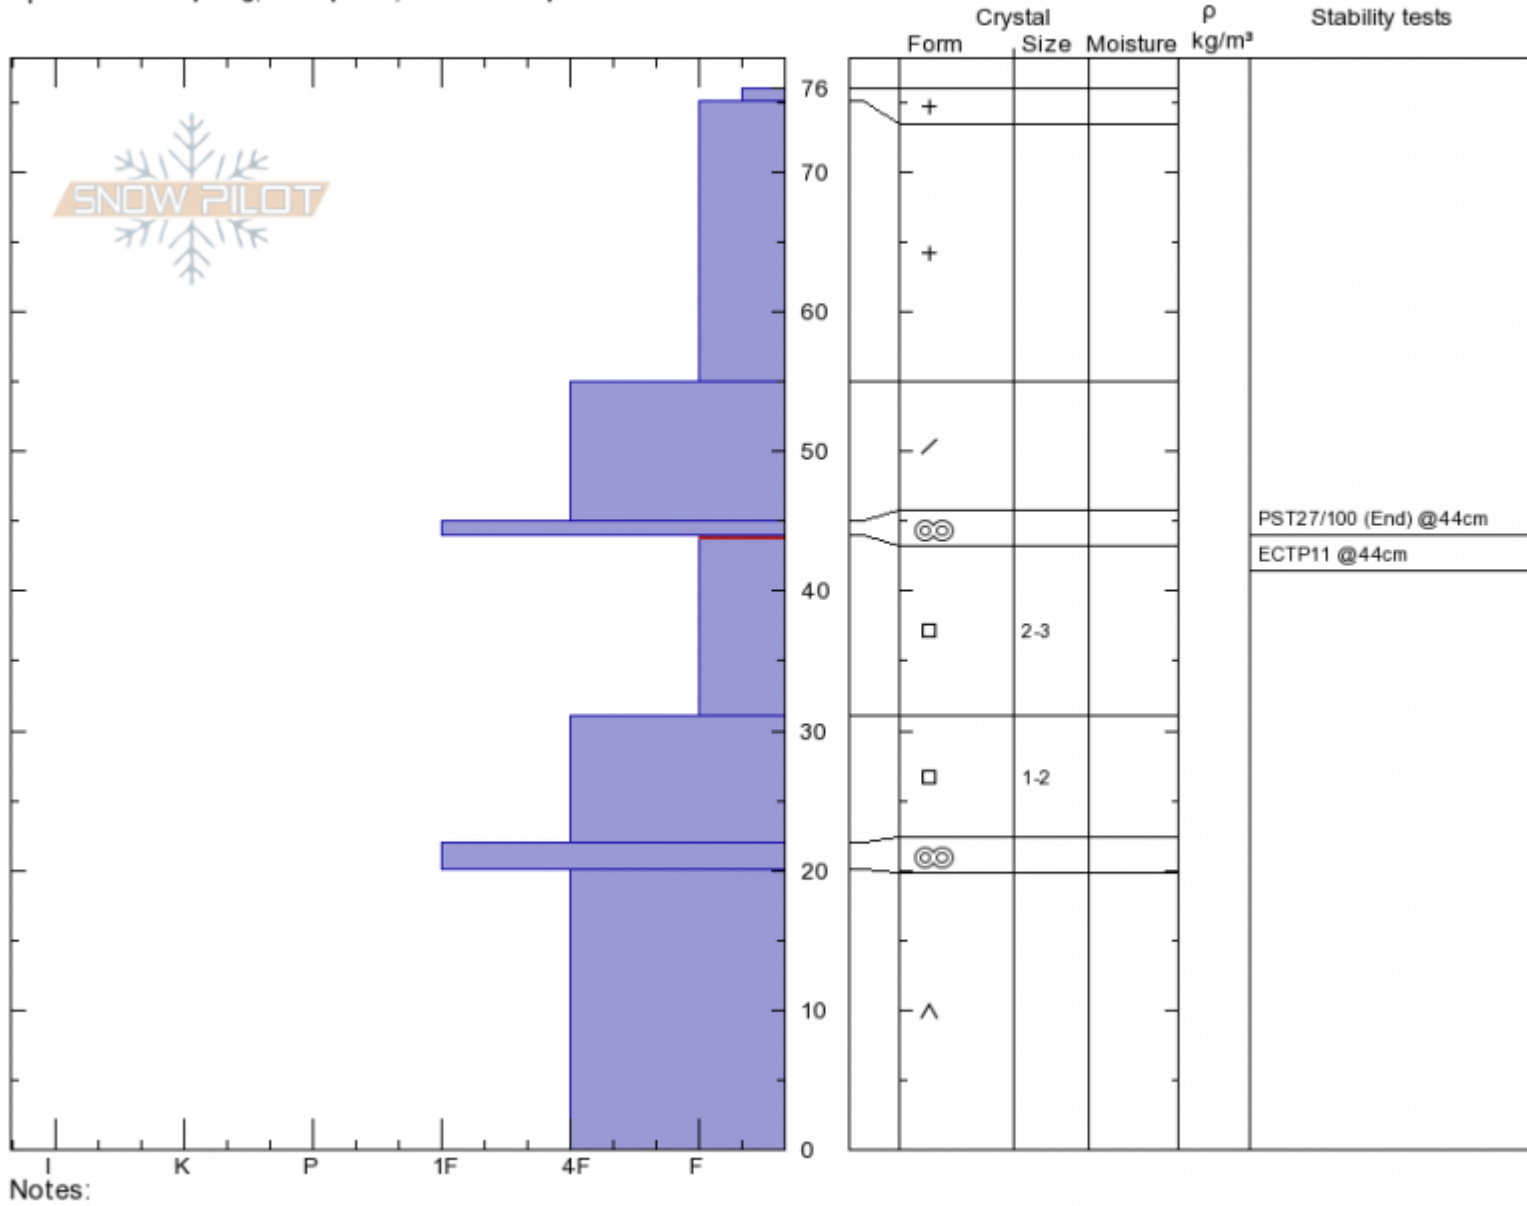

Bacon Rind
Madison Range-S
MT
 Elevation: **8680 ft**
 Aspect: **144°**
 Specifics: **Collapsing, widespread; We skied slope**

Andrew Schauer
Thu Jan 3 10:45 2019
 Co-ord: **44.96954N, -111.09427W**
 Slope Angle: **28°**
 Wind Loading: **no**

Stability: **Poor**
 Air Temperature: **-9°C**
 Sky Cover: **FEW**
 Precipitation: **NO**
 Wind: **SW Light Breeze**

HS76 PF70
 Stability Test Notes

Layer No
31-44: Pr

Advisory Region
 Southern Madison
 Longitude
 -111.10W
 Latitude
 44.97N
 Southern Madison, 2019-01-03