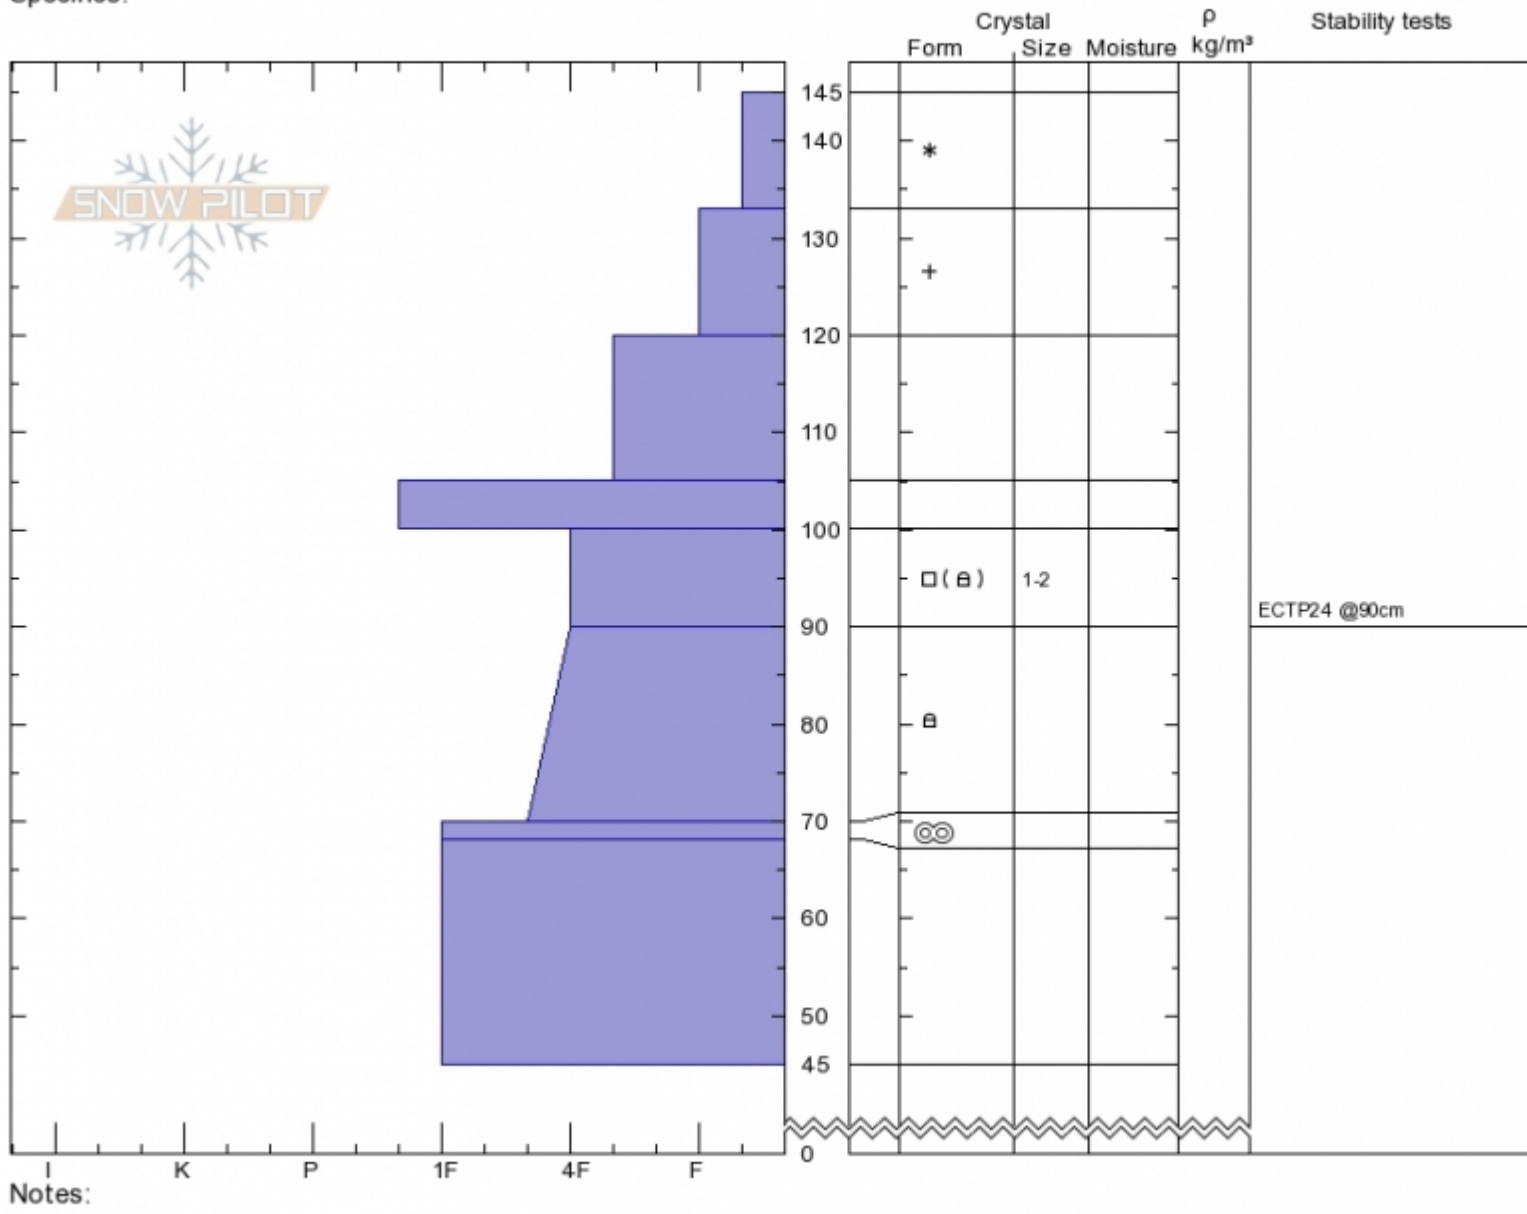

2nd Yellow Mule  
 Madison Range-N  
 MT  
 Elevation: 9400 ft  
 Aspect: 40°  
 Specifics:

Alex Marienthal  
 Sun Dec 30 10:48 2018  
 Co-ord: 45.17725N, -111.40080W  
 Slope Angle: 30°  
 Wind Loading: previous

Stability: Fair  
 Air Temperature:  
 Sky Cover: OVC  
 Precipitation: S5  
 Wind: Calm

HS145  
 Stability Test Notes

Layer No  
 90-100: P

Advisory Region  
 Northern Madison  
 Northern Madison, 2018-12-30