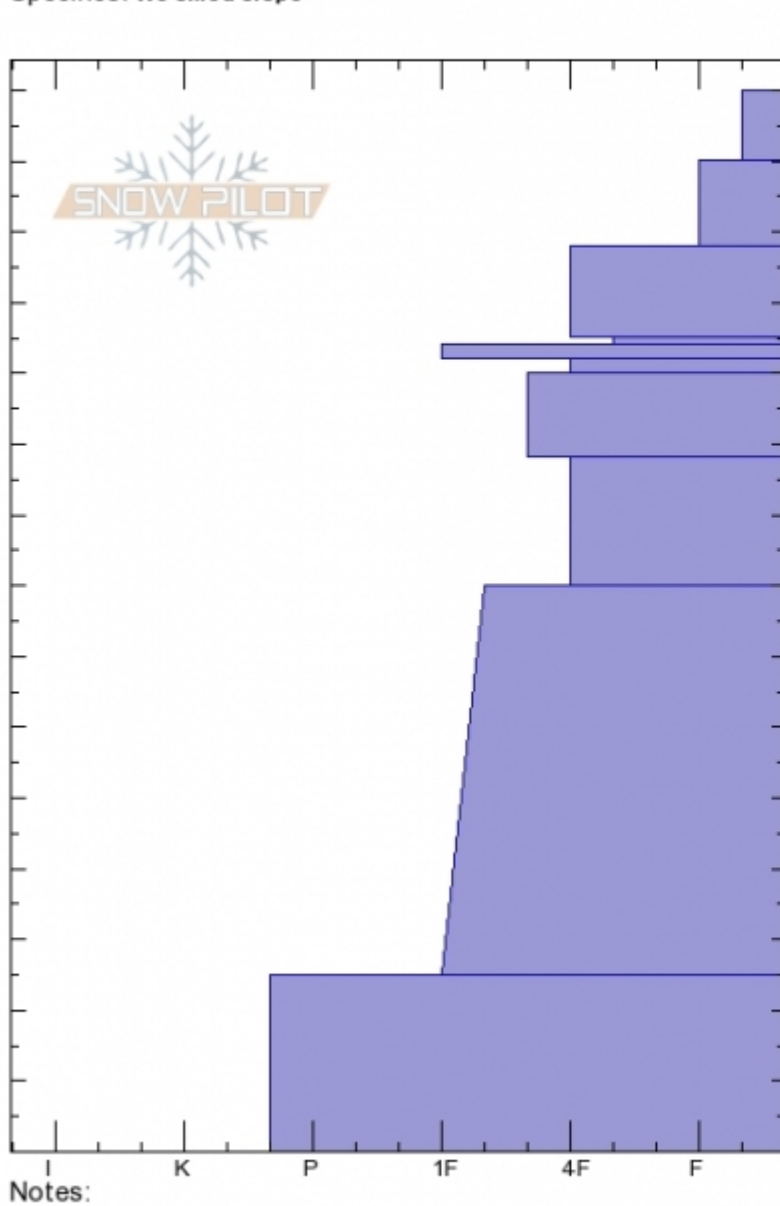

**The Throne - 27 Dec**  
**Bridger Range**  
**MT**  
 Elevation: **8080 ft**  
 Aspect: **93°**  
 Specifics: **We skied slope**

**Alex Marienthal**  
**Thu Dec 27 11:39 2018**  
 Co-ord: **45.88420N, -110.94986W**  
 Slope Angle: **30°**  
 Wind Loading: **no**

Stability: **Good**  
 Air Temperature: **-11°C**  
 Sky Cover: **BKN**  
 Precipitation: **S1**  
 Wind: **Calm**

**HS150**  
**Stability Test Notes**

Layer No

Crystal Form	Crystal Size	Moisture	ρ kg/m³	Stability tests
*				
+				
⊗				ECTN16 @115cm
□	0.5			
⊖				
⊖	1-1.5			
⊙				