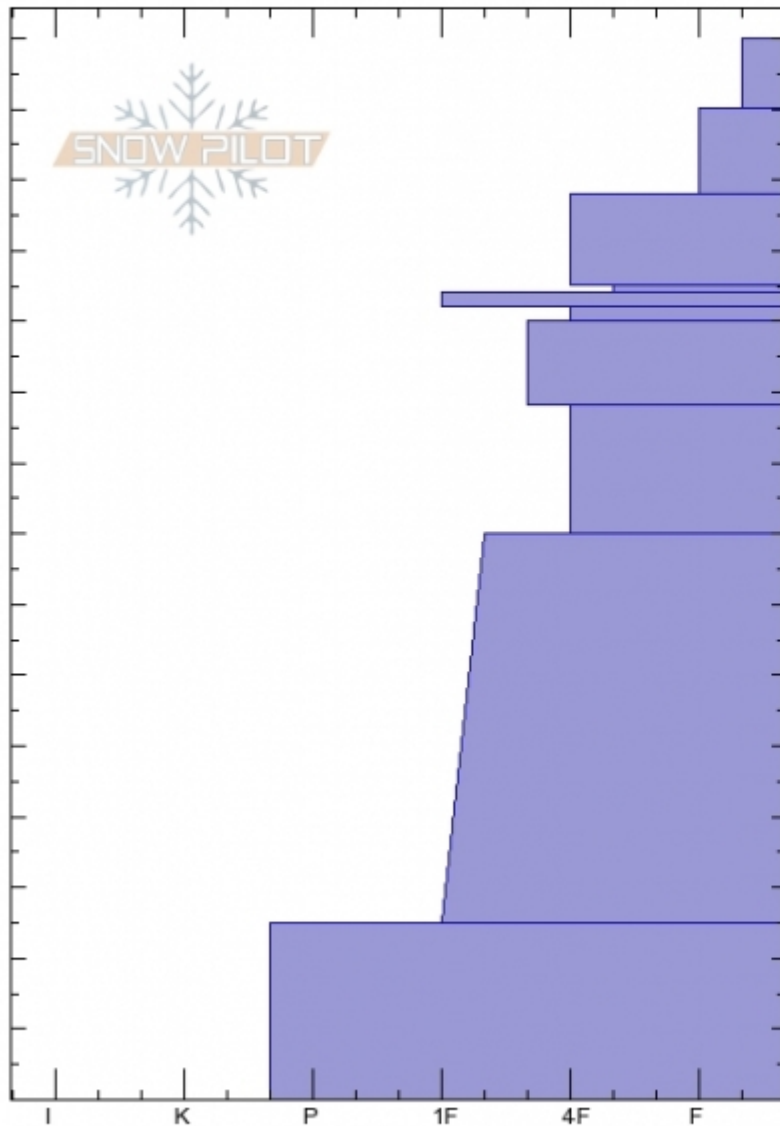

The Throne - 27 Dec
Bridger Range
MT
 Elevation: **8080 ft**
 Aspect: **93°**
 Specifics: **We skied slope**

Alex Marienthal
Thu Dec 27 11:39 2018
 Co-ord: **45.88420N, -110.94986W**
 Slope Angle: **30°**
 Wind Loading: **no**

Stability: **Good**
 Air Temperature: **-11°C**
 Sky Cover: **BKN**
 Precipitation: **S1**
 Wind: **Calm**

HS150
Stability Test Notes

Layer No

Crystal Form	Crystal Size	Moisture	ρ kg/m³	Stability tests
*				
+				
⊗				ECTN16 @115cm
□	0.5			
⊞				
⊞	1-1.5			
⊞				