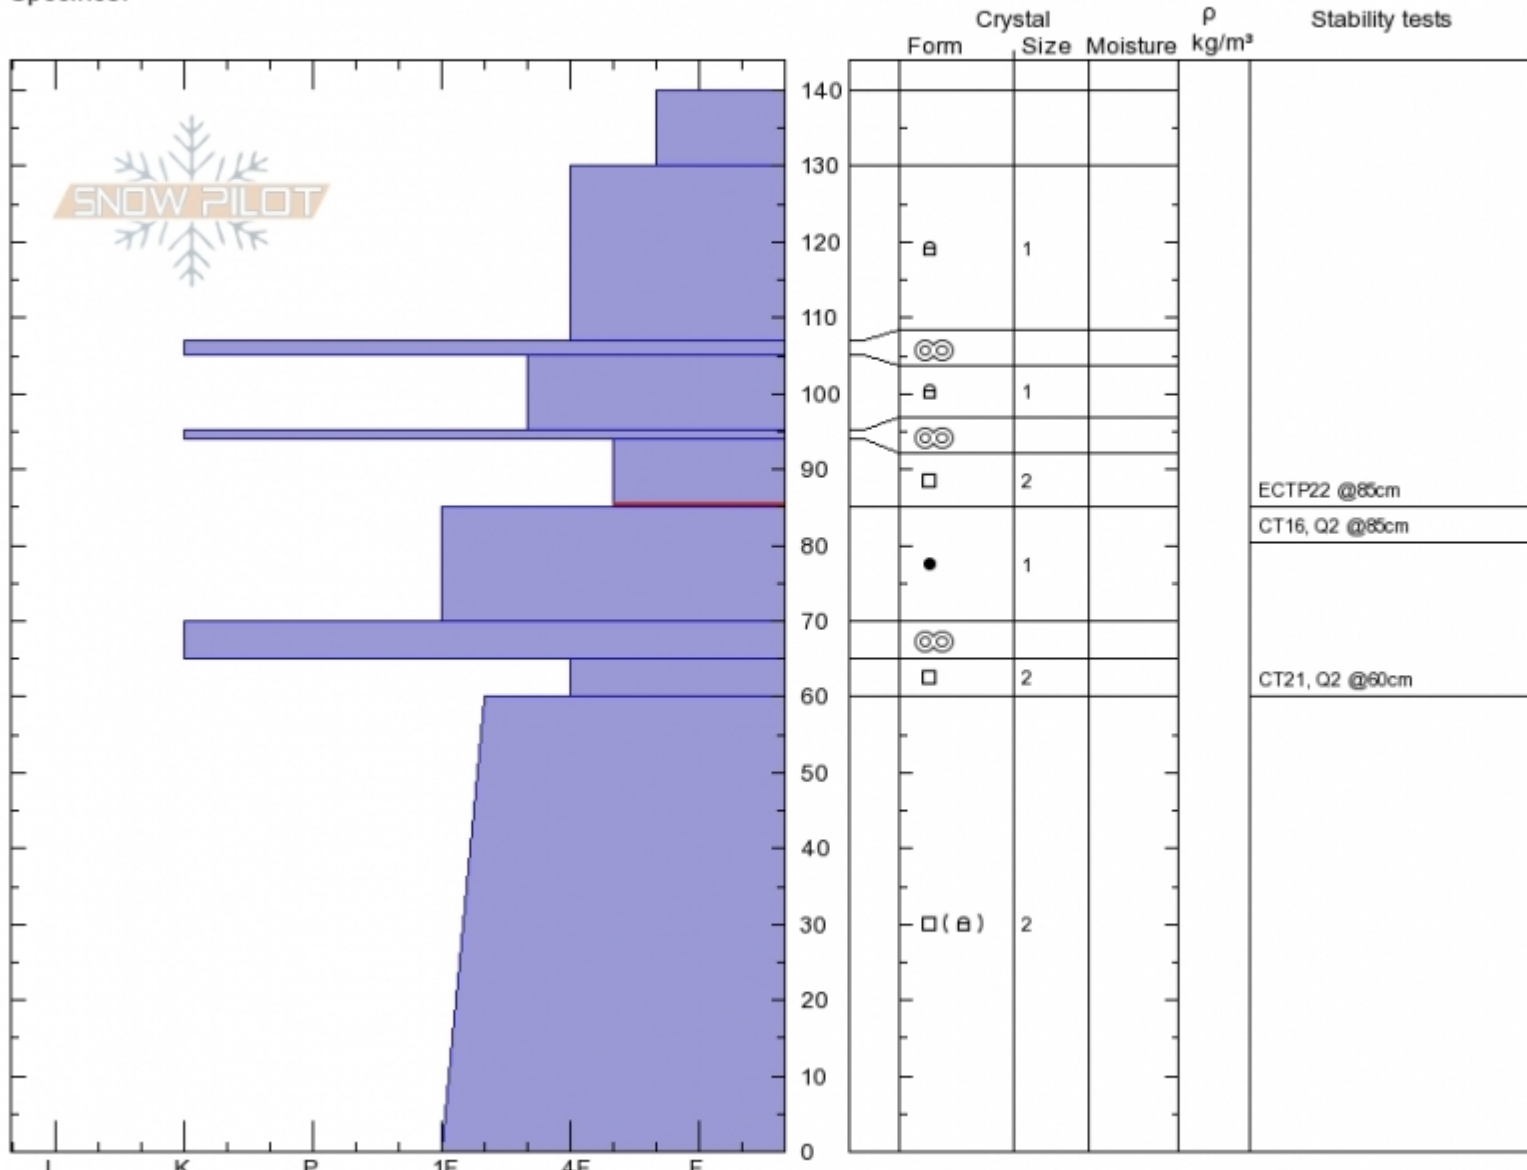

Rasta Chute
Beartooths
MT
 Elevation: **10130 ft**
 Aspect: **210°**
 Specifics:

Doug Chabot-Admin
Wed Dec 26 14:20 2018
 Co-ord: **45.67134N, -109.94593W**
 Slope Angle: **35°**
 Wind Loading: **previous**

Stability: **Fair**
 Air Temperature: **-15°C**
 Sky Cover: **SCT**
 Precipitation: **NO**
 Wind: **Calm**

HS140
Stability Test Notes

Layer No
85-94: Pr

Notes: Wind-loading was minor. We decided to not ski the slope because of the ECTP.