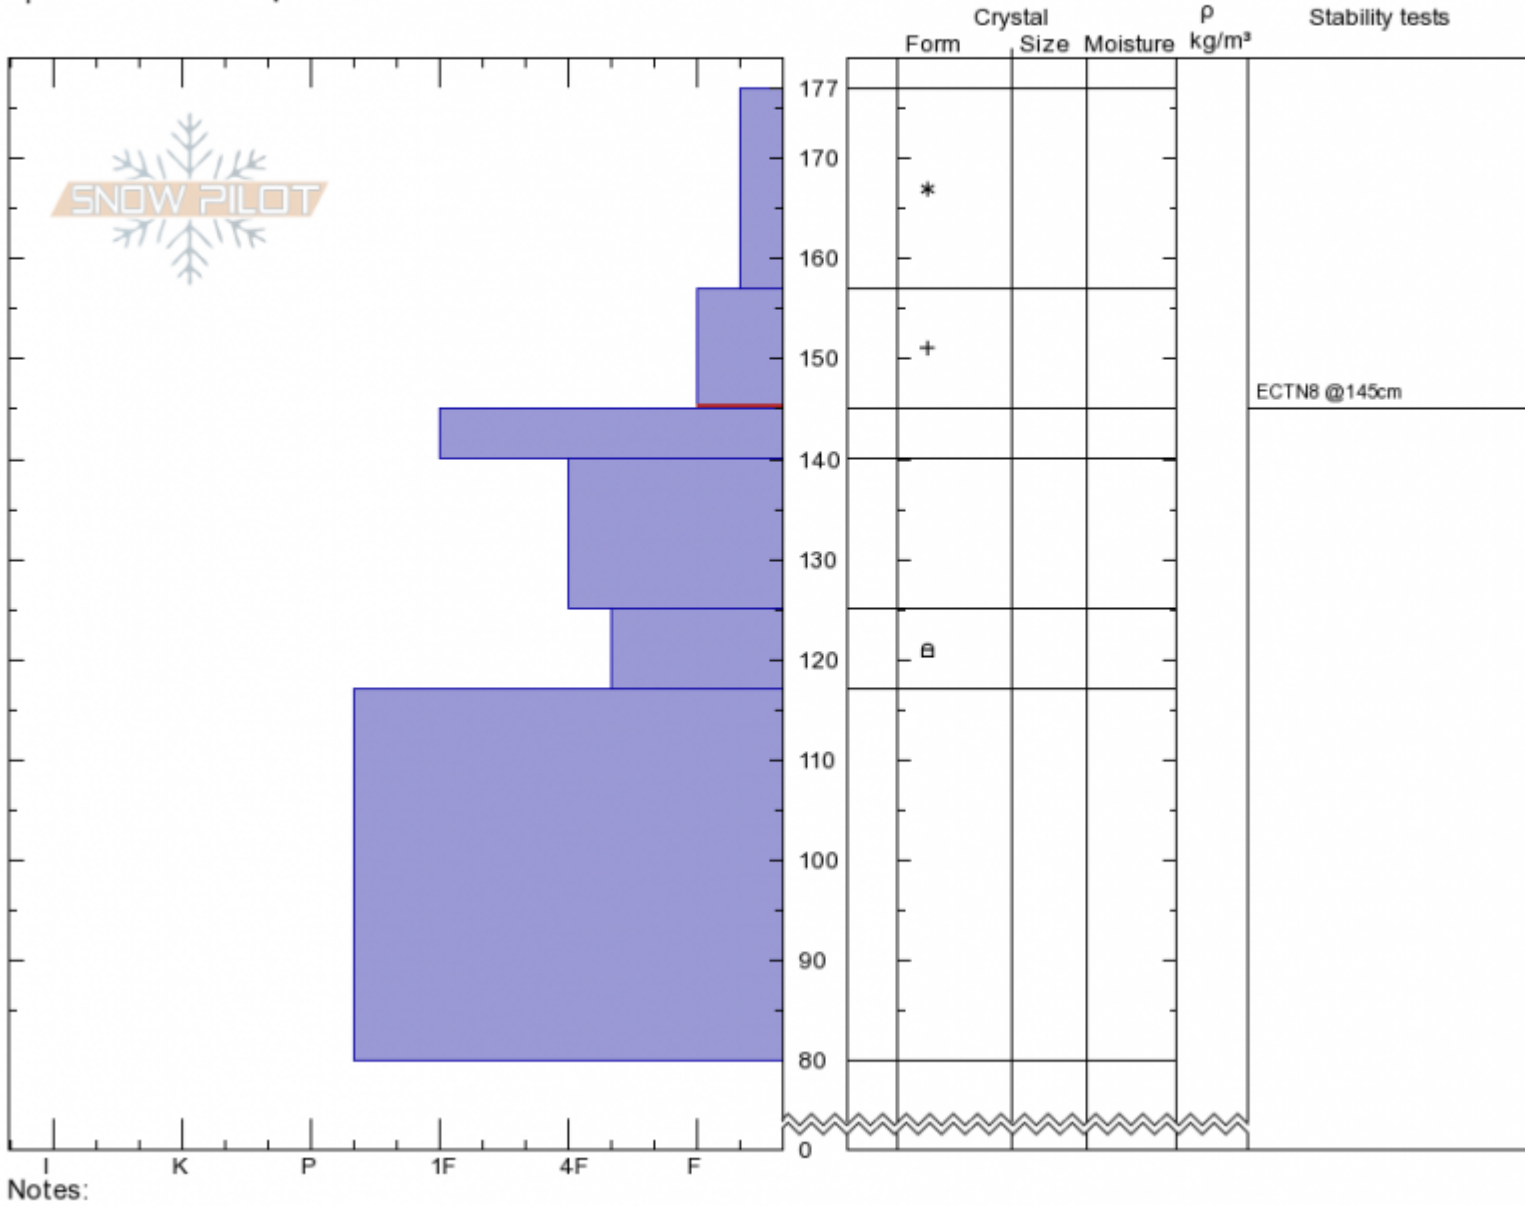

Throne
Bridger Range
MT
 Elevation: **8515 ft**
 Aspect: **65°**
 Specifics: **We skied slope**

Andrew Schauer
Thu Dec 27 13:30 2018
 Co-ord: **45.88175N, -110.95565W**
 Slope Angle: **34°**
 Wind Loading: **no**

Stability: **Good**
 Air Temperature: **-12°C**
 Sky Cover: **OVC**
 Precipitation: **S2**
 Wind: **Calm**

HS177
Stability Test Notes

Layer No
145-157:

Advisory Region
 Bridger Range
 Longitude
 -110.96W
 Latitude
 45.88N
 Bridger Range, 2018-12-27