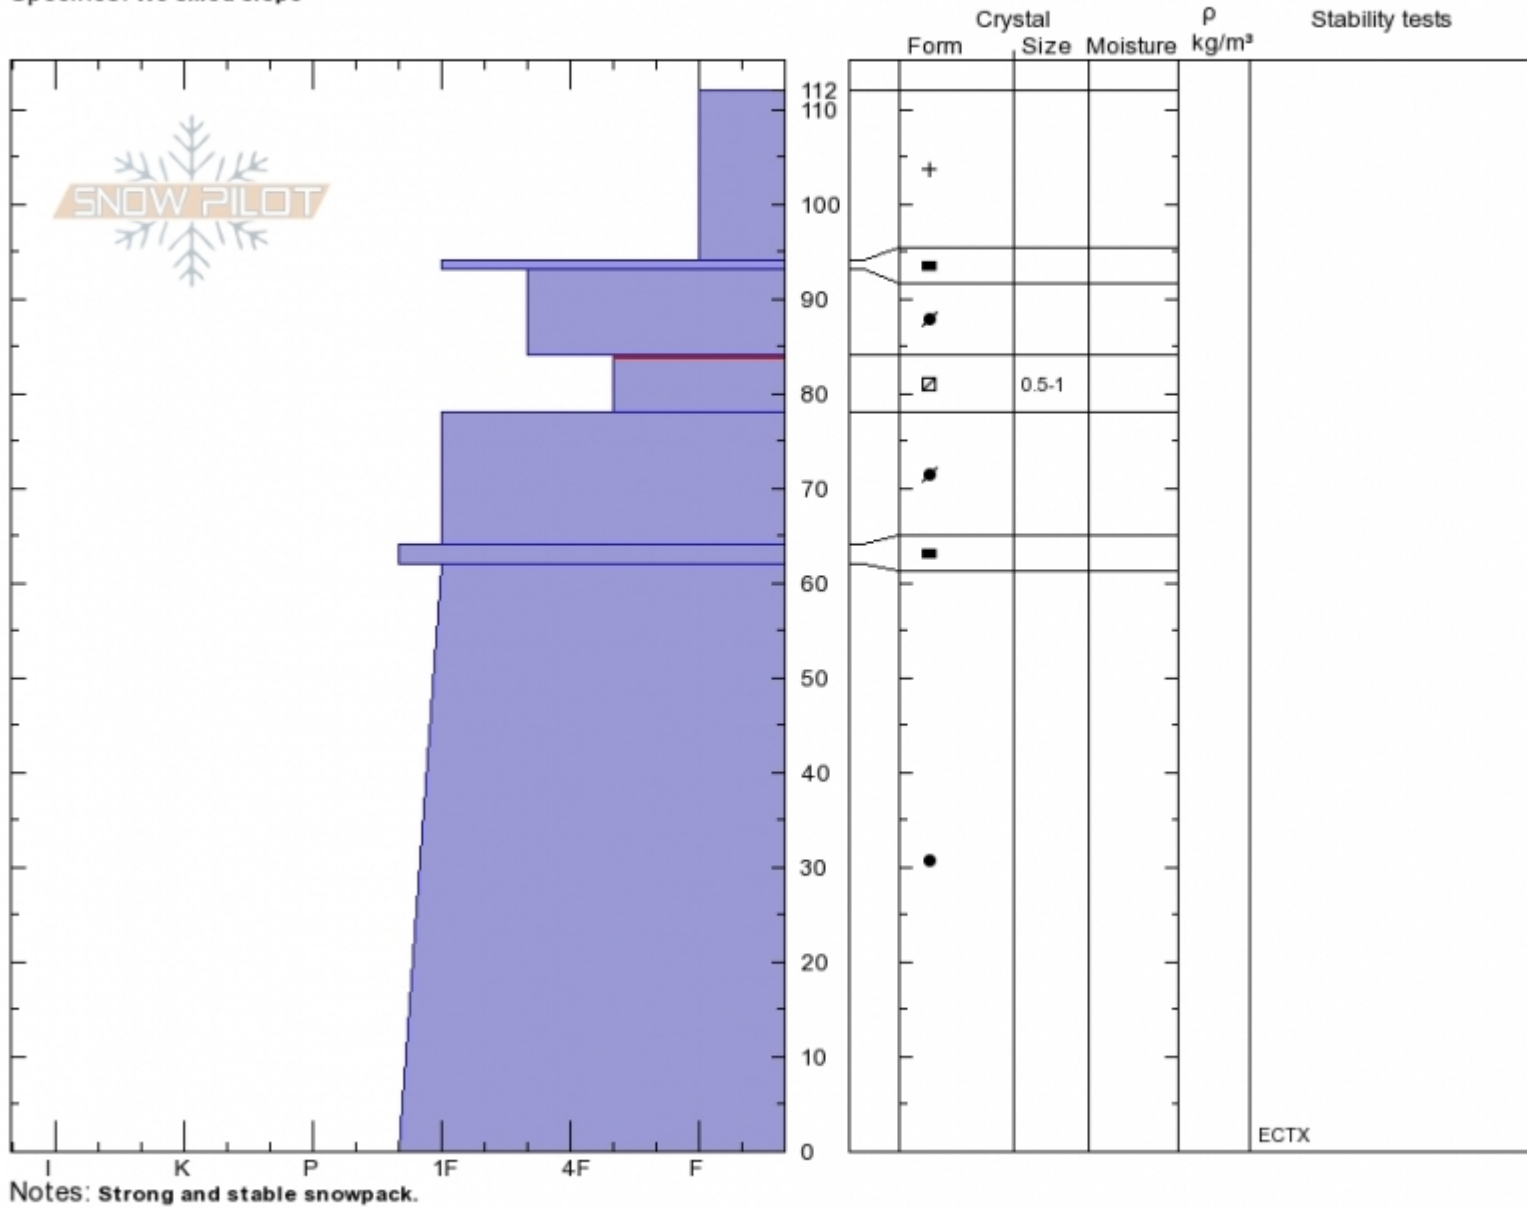

Divide Peak, SE
Gallatin Range-N
MT
 Elevation: **9000 ft**
 Aspect: **140°**
 Specifics: **We skied slope**

Eric Knoff
Wed Dec 26 12:30 2018
 Co-ord: **45.40233N, -110.96946W**
 Slope Angle: **26°**
 Wind Loading: **no**

Stability:
 Air Temperature: **-10°C**
 Sky Cover: **BKN**
 Precipitation: **S-1**
 Wind: **W Light Breeze**

HS112
Stability Test Notes

Layer No
78-84: Pr

Advisory Region
 Northern Gallatin
 Longitude
 -110.97W
 Latitude
 45.40N
 Northern Gallatin, 2018-12-27