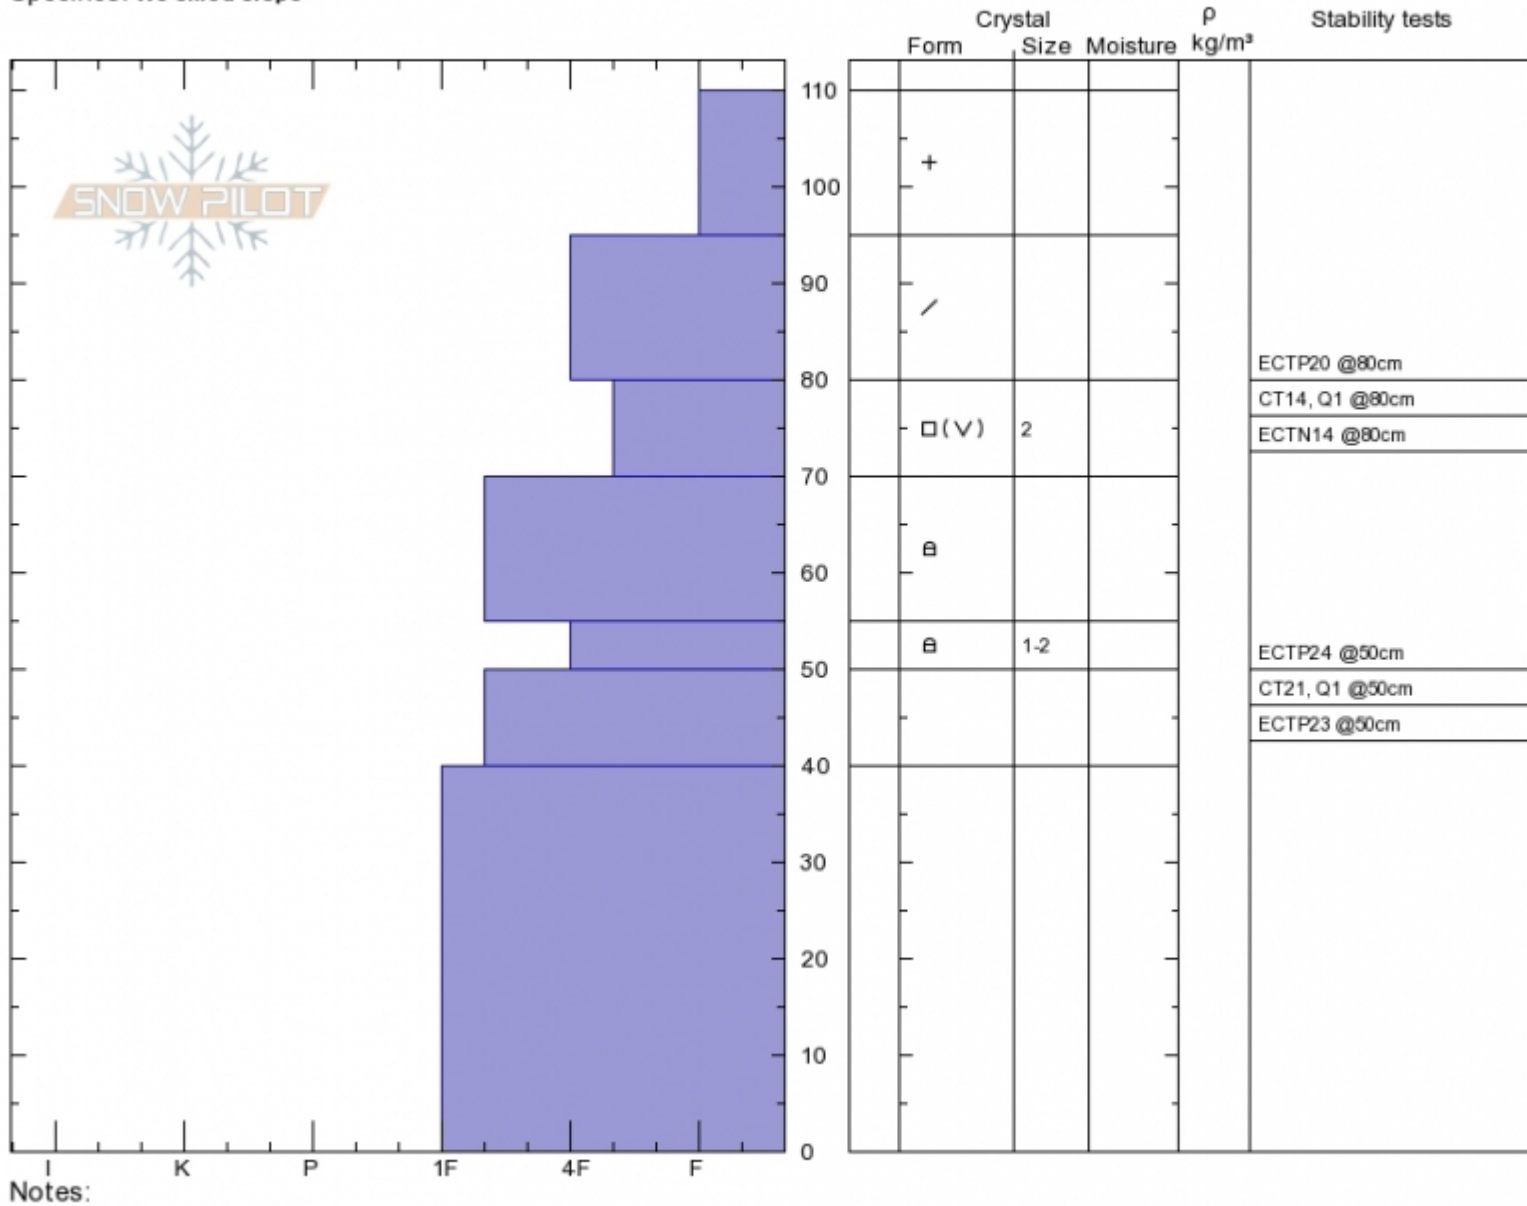

Wade's - Lulu Pass
 Cooke City
 MT
 Elevation: 9500 ft
 Aspect: 150°
 Specifics: We skied slope

Alex Marienthal
 Thu Dec 20 13:30 2018
 Co-ord: 45.06800N, -109.95224W
 Slope Angle: 23°
 Wind Loading: yes

Stability: Fair
 Air Temperature:
 Sky Cover: OVC
 Precipitation: S-1
 Wind: N Light Breeze

HS110
 Stability Test Notes

Layer No

Notes:
 Advisory Region
 Cooke City
 Longitude
 -109.95W
 Latitude
 45.07N
 Cooke City, 2018-12-22