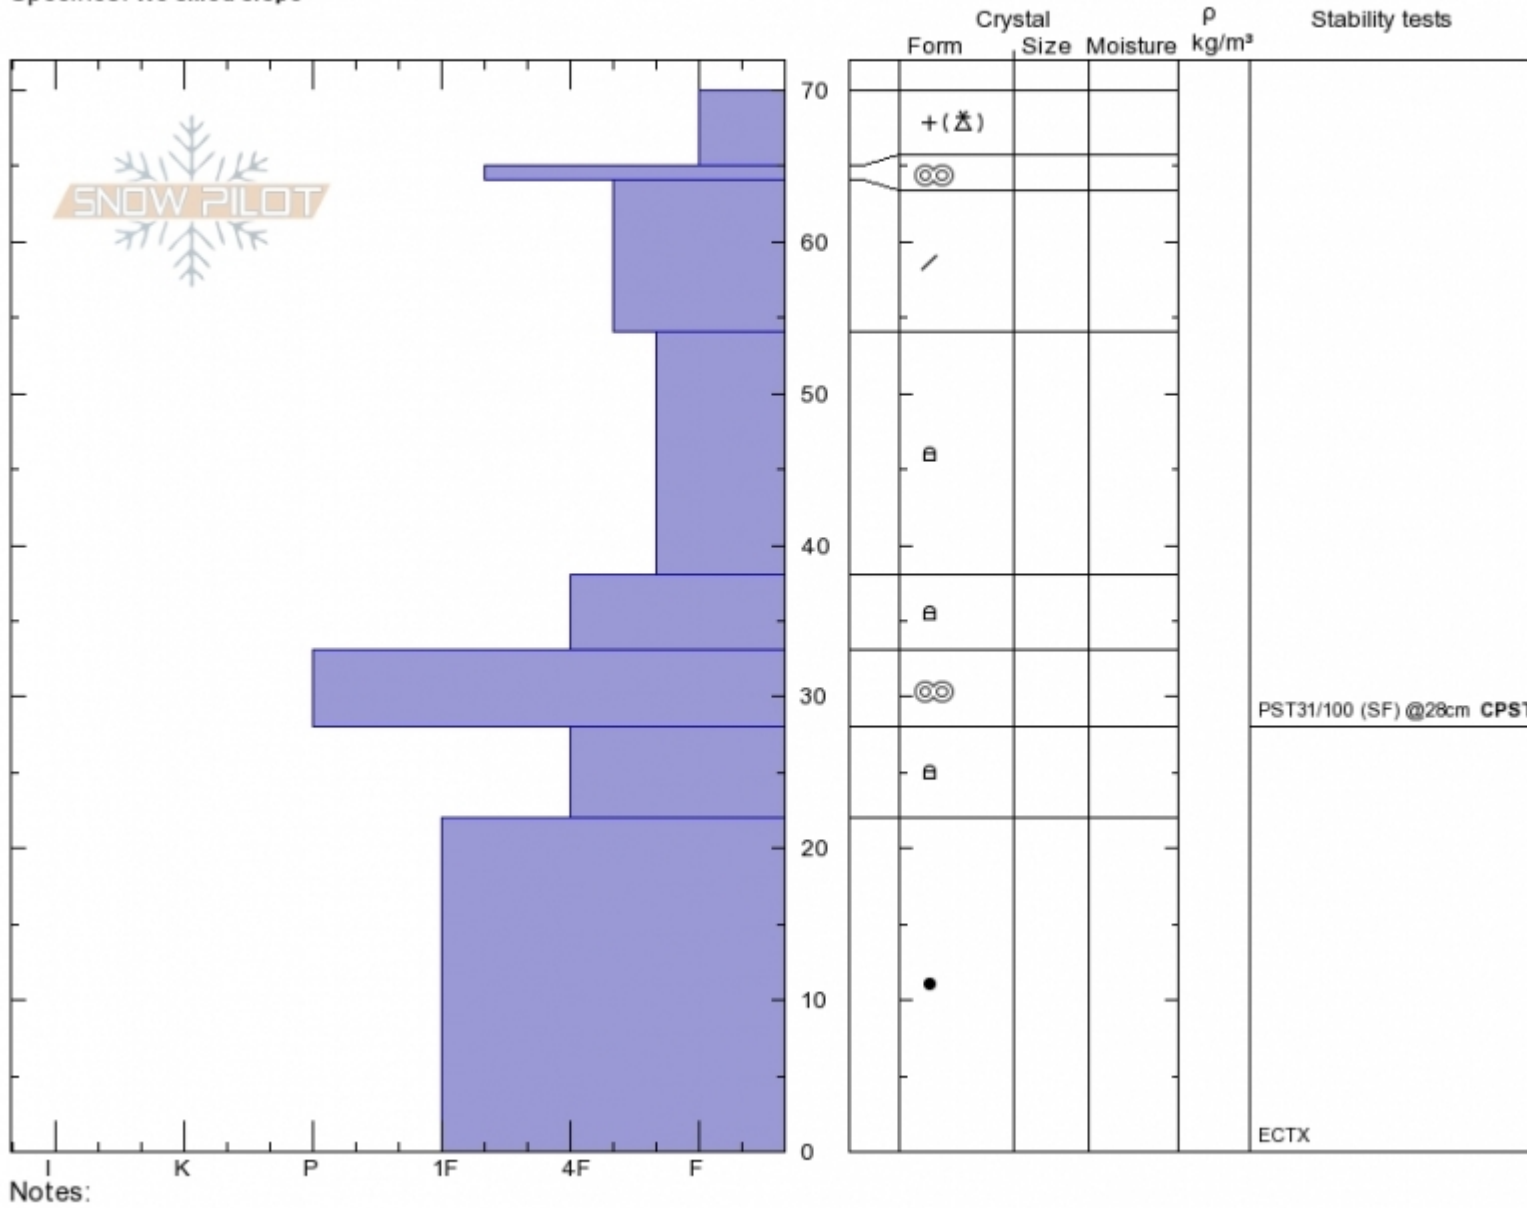

Texas Meadows
Bridger Range
MT
 Elevation: **7360 ft**
 Aspect: **170°**
 Specifics: **We skied slope**

Gabrielle Antonioli
Fri Dec 21 12:00 2018
 Co-ord: **45.83743N, -110.93429W**
 Slope Angle: **28°**
 Wind Loading:

Stability: **Good**
 Air Temperature:
 Sky Cover:
 Precipitation: **NO**
 Wind:

HS70 PS10
Stability Test Notes
28: CPST 36/100 END

Layer No
22-28: Pro

Advisory Region
 Bridger Range
 Bridger Range, 2018-12-21