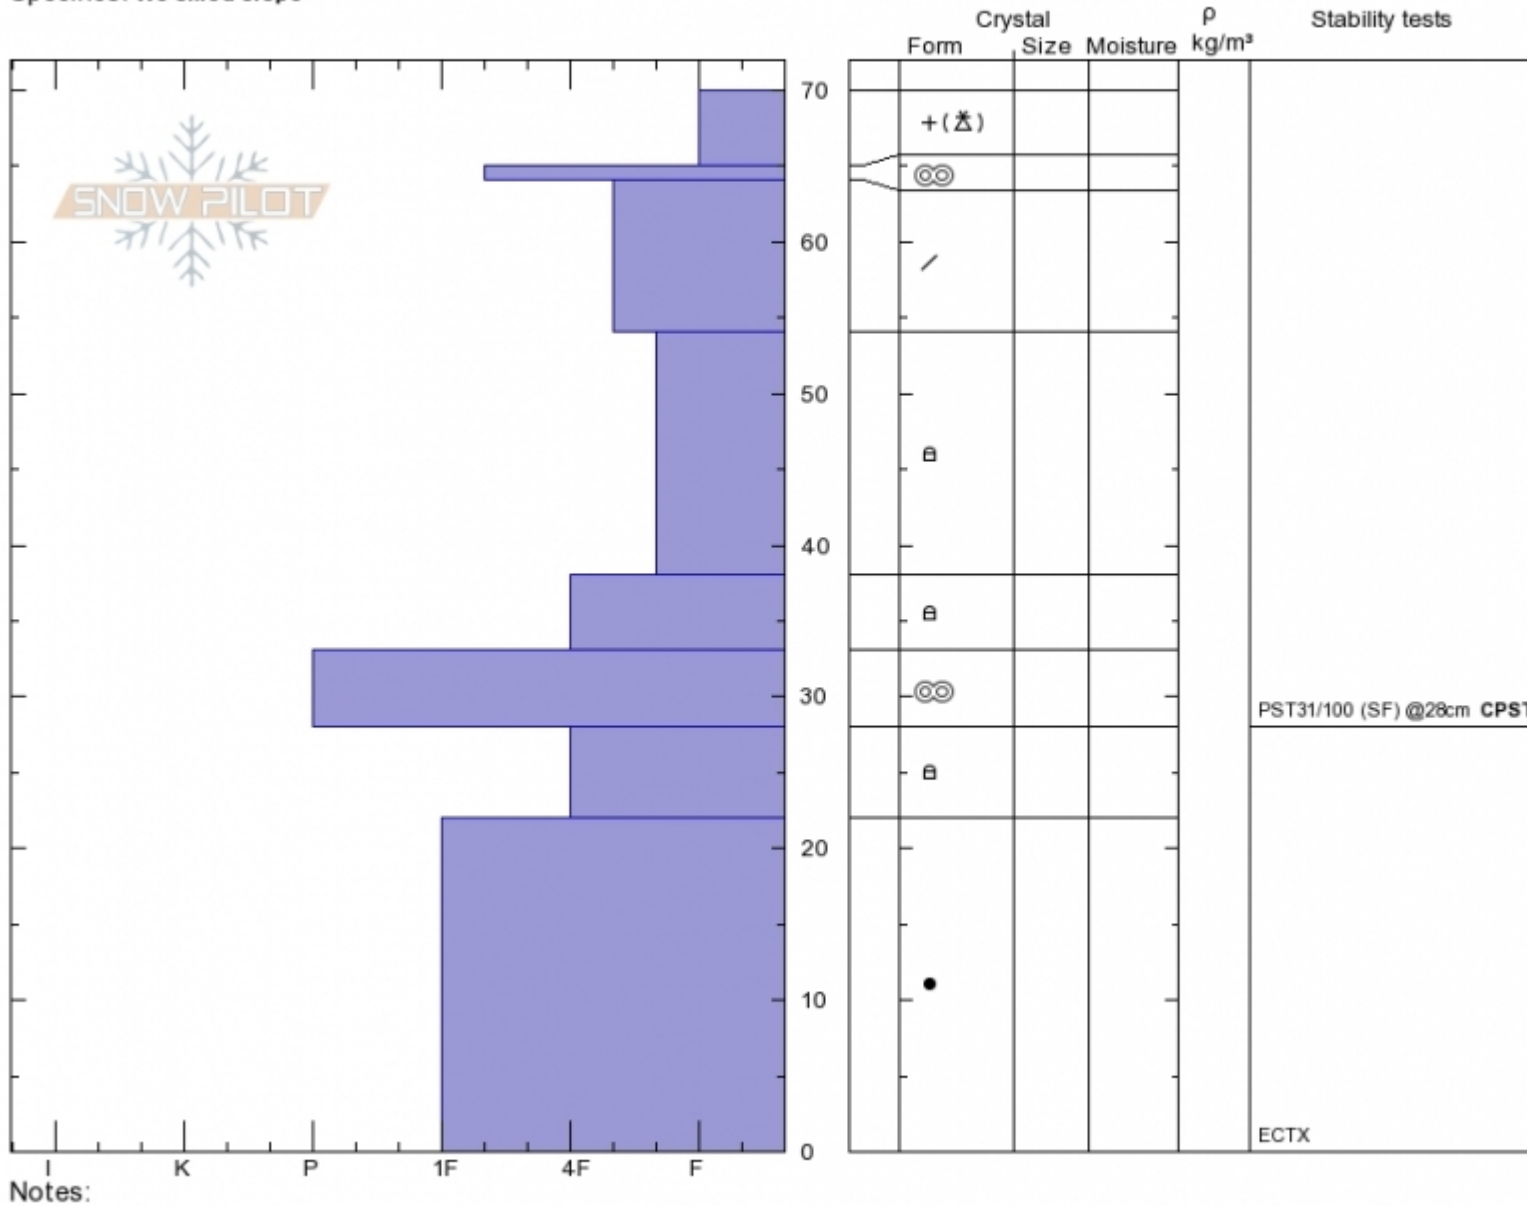

**Texas Meadows**  
**Bridger Range**  
**MT**  
 Elevation: **7360 ft**  
 Aspect: **170°**  
 Specifics: **We skied slope**

**Gabrielle Antonioli**  
**Fri Dec 21 12:00 2018**  
 Co-ord: **45.83743N, -110.93429W**  
 Slope Angle: **28°**  
 Wind Loading:

Stability: **Good**  
 Air Temperature:  
 Sky Cover:  
 Precipitation: **NO**  
 Wind:

**HS70 PS10**  
**Stability Test Notes**  
**28: CPST 36/100 END**

Layer No  
**22-28: Pro**

Advisory Region  
 Bridger Range  
 Bridger Range, 2018-12-21