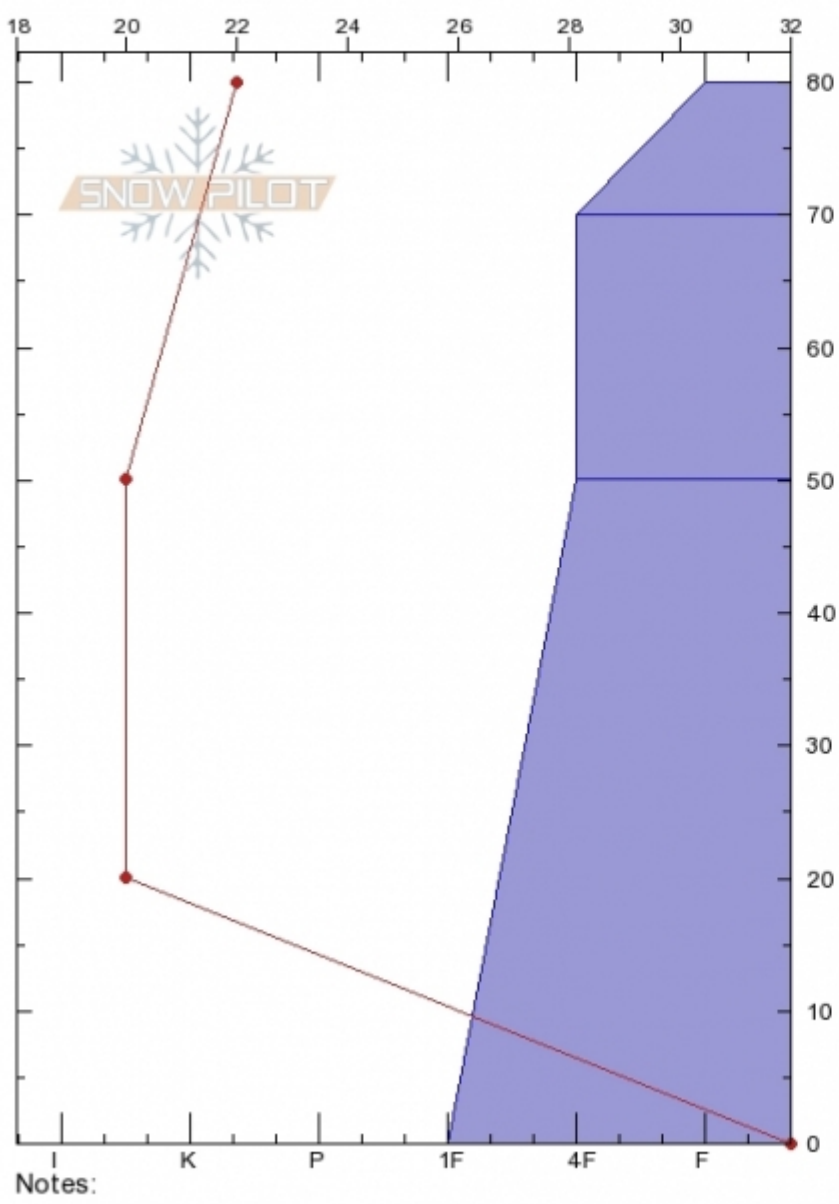

Mt Ellis
Gallatin Range-N
MT
 Elevation: **8430 ft**
 Aspect: **NE**
 Specifics: **Ski tracks on slope; We skied slope**

Scott Davidson
Sun Dec 16 12:45 2018
 Co-ord: **45.57837N, -110.95197W**
 Slope Angle: **32°**
 Wind Loading: **no**

Stability: **Very Good**
 Air Temperature: **38°F**
 Sky Cover: **FEW**
 Precipitation: **NO**
 Wind: **W Calm**

HS80 PS20
Stability Test Notes

Layer No

| Form | Crystal Size | Moisture | ρ kg/m ³ | Stability tests |
|------|--------------|----------|--------------------------|-----------------|
| • | | M | | |
| ◻ | 2 | | | |
| ◻ | 2 | | | |