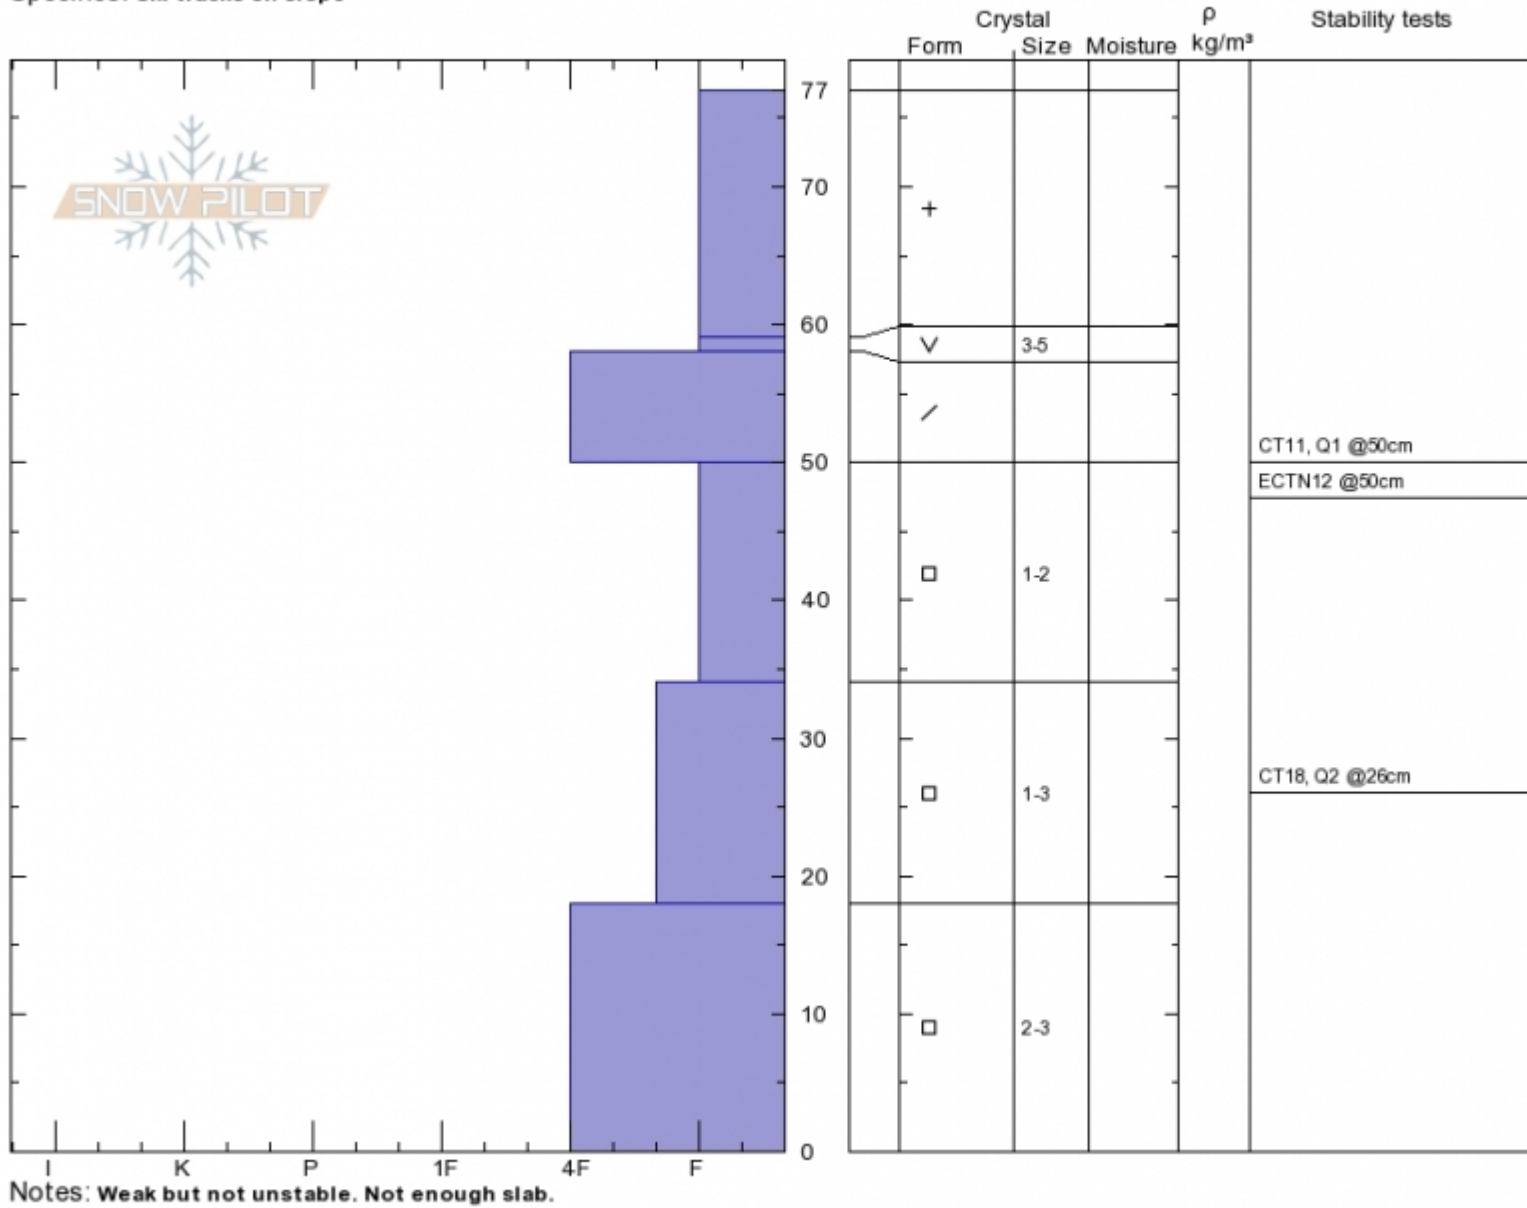

**Bacon Rind NE**  
**Madison Range-S**  
**MT**  
 Elevation: **8800 ft**  
 Aspect: **70°**  
 Specifics: **Ski tracks on slope**

**Eric Knoff**  
**Thu Dec 20 12:30 2018**  
 Co-ord: **44.97001N, -111.09540W**  
 Slope Angle: **26°**  
 Wind Loading: **no**

Stability: **Fair**  
 Air Temperature: **-5°C**  
 Sky Cover: **SCT**  
 Precipitation: **S-1**  
 Wind: **SW Moderate**

**HS77**  
 Stability Test Notes

Layer No  
**34-50: Pr**

Advisory Region  
 Southern Madison  
 Southern Madison, 2018-12-20