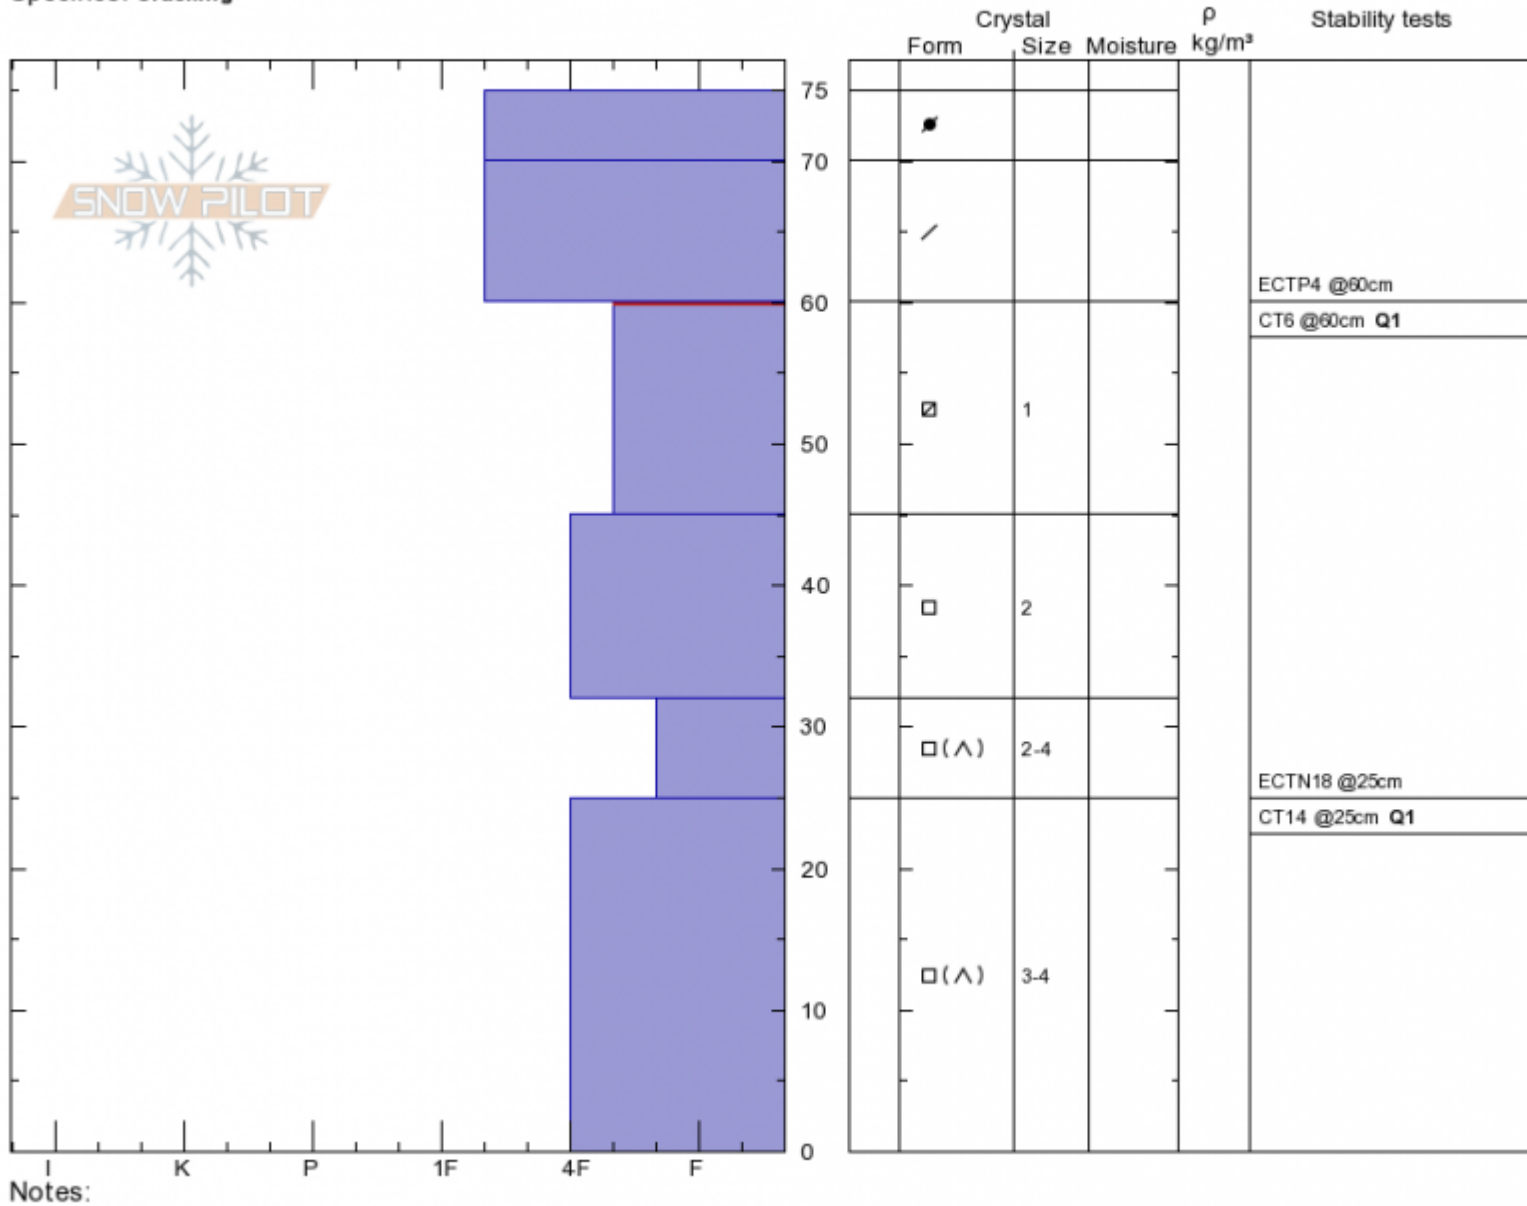

S. end Lionhead Ridge  
 Henry Mtns  
 MT  
 Elevation: 8700 ft  
 Aspect: 25°  
 Specifics: Cracking

Andrew Schauer  
 Tue Dec 18 12:00 2018  
 Co-ord: 44.70756N, -111.30556W  
 Slope Angle: 27°  
 Wind Loading: yes

Stability: Fair  
 Air Temperature: -5°C  
 Sky Cover: OVC  
 Precipitation: NO  
 Wind: W Moderate

HS75  
 Stability Test Notes  
 60: Q1  
 25: Q1

Layer No  
 45-60: Pr

Advisory Region  
 Lionhead Range  
 Longitude  
 -111.31W  
 Latitude  
 44.71N  
 Lionhead Range, 2018-12-18