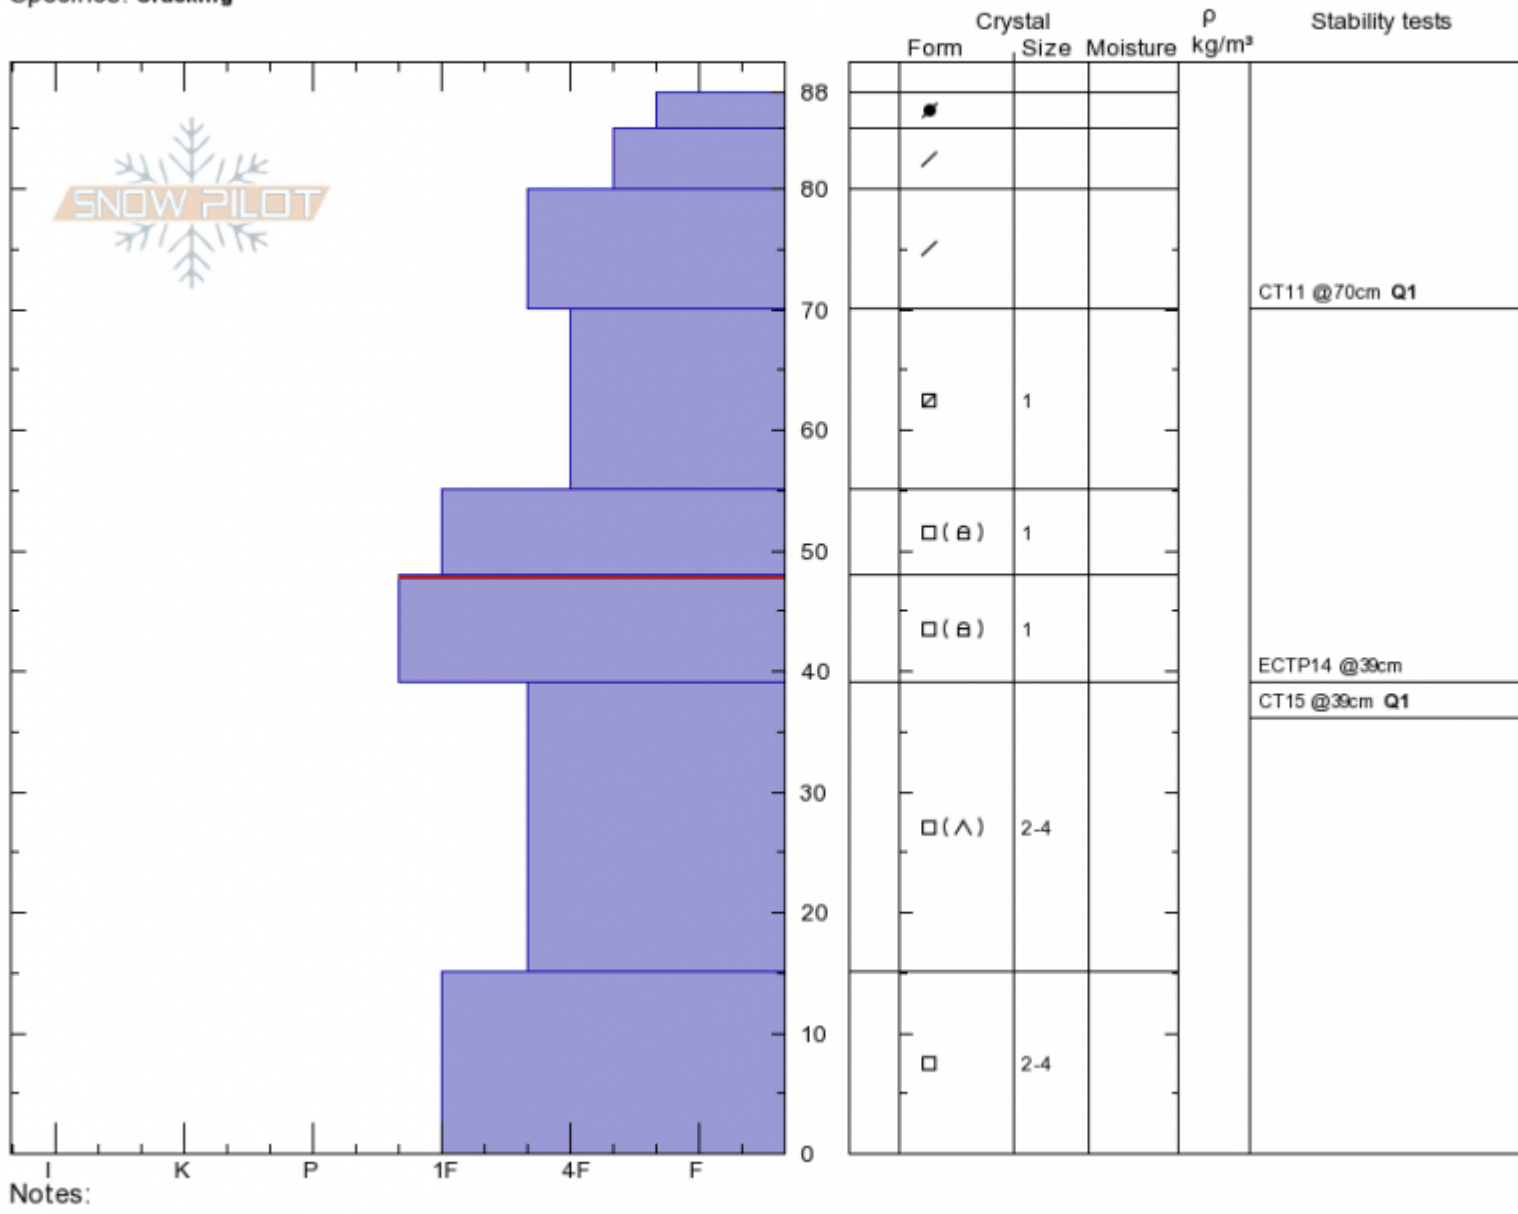

**Ski Hill**  
**Henry Mtns**  
**MT**  
 Elevation: **8100 ft**  
 Aspect: **50°**  
 Specifics: **Cracking**

**Andrew Schauer**  
**Tue Dec 18 10:45 2018**  
 Co-ord: **44.70350N, -111.29728W**  
 Slope Angle: **30°**  
 Wind Loading: **yes**

Stability: **Fair**  
 Air Temperature: **-4°C**  
 Sky Cover: **OVC**  
 Precipitation: **NO**  
 Wind: **W Moderate**

**HS88 PS15**  
 Stability Test Notes  
**70: Q1**  
**39: Q1**

Layer No  
**39-48: Pr**  
**0-15: icy**

Notes:  
 Advisory Region  
 Lionhead Range  
 Longitude  
 -111.30W  
 Latitude  
 44.70N  
 Lionhead Range, 2018-12-18