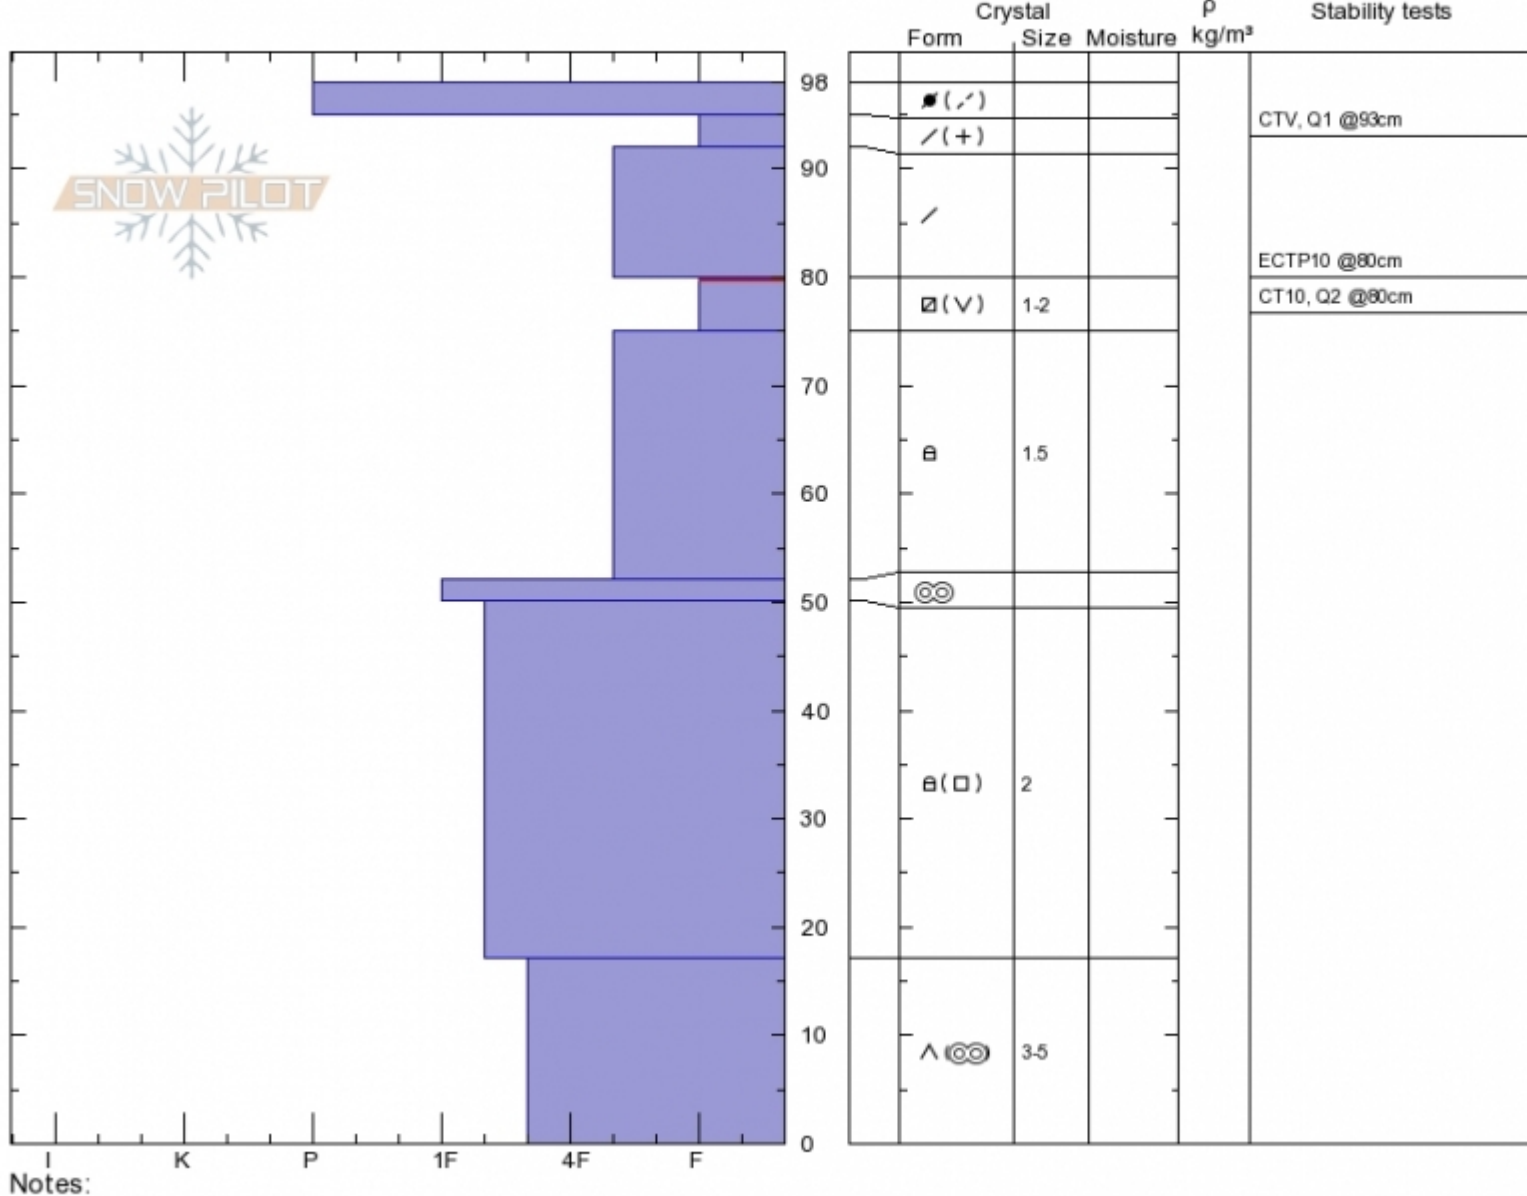

Second Yellow Mule  
Madison Range-N  
MT

Elevation: 9380 ft  
Aspect: 45°

Alex Marienthal  
Sun Dec 16 10:20 2018  
Co-ord: 45.17730N, -111.40087W  
Slope Angle: 30°  
Wind Loading: **yes**

Stability: **Poor**  
Air Temperature:  
Sky Cover: **SCT**  
Precipitation:  
Wind: **Calm**

HS98  
Stability Test Notes

Layer No  
75-80: Pr  
0-17: Icy r

Specifics: Cracking; Recent activity on similar slopes; Recent activity on different slopes; Snowmobile tracks on slope

Advisory Region  
Northern Madison  
**Avalanche Details:** [Snowmobiler triggered wind slab on Buck Ridge](#)  
Northern Madison, 2018-12-16