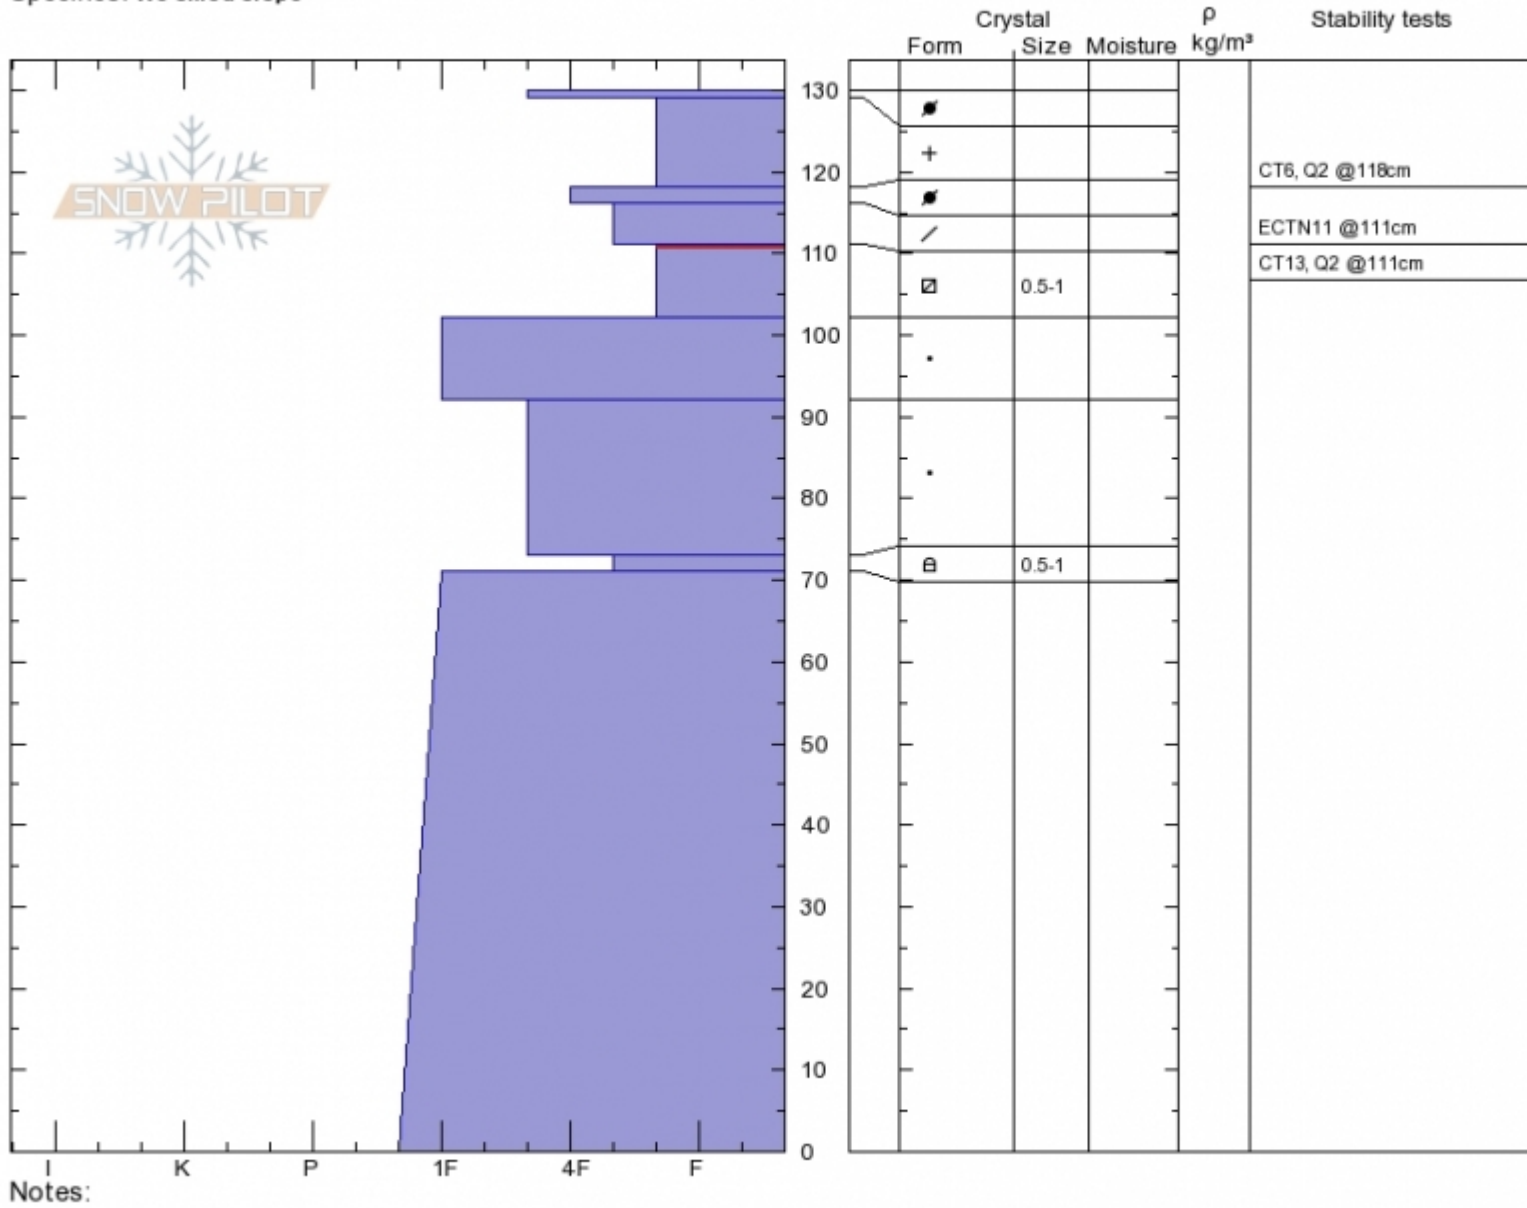

Throne, NE
Bridger Range
MT
 Elevation: **8200 ft**
 Aspect: **80°**
 Specifics: **We skied slope**

Eric Knoff
Thu Dec 13 12:30 2018
 Co-ord: **45.87731N, -110.94324W**
 Slope Angle: **33°**
 Wind Loading: **previous**

Stability:
 Air Temperature: **-5°C**
 Sky Cover: **BKN**
 Precipitation: **NO**
 Wind: **SW Moderate**

HS130
Stability Test Notes

Layer No
102-111: F

Advisory Region
 Bridger Range
 Bridger Range, 2018-12-14