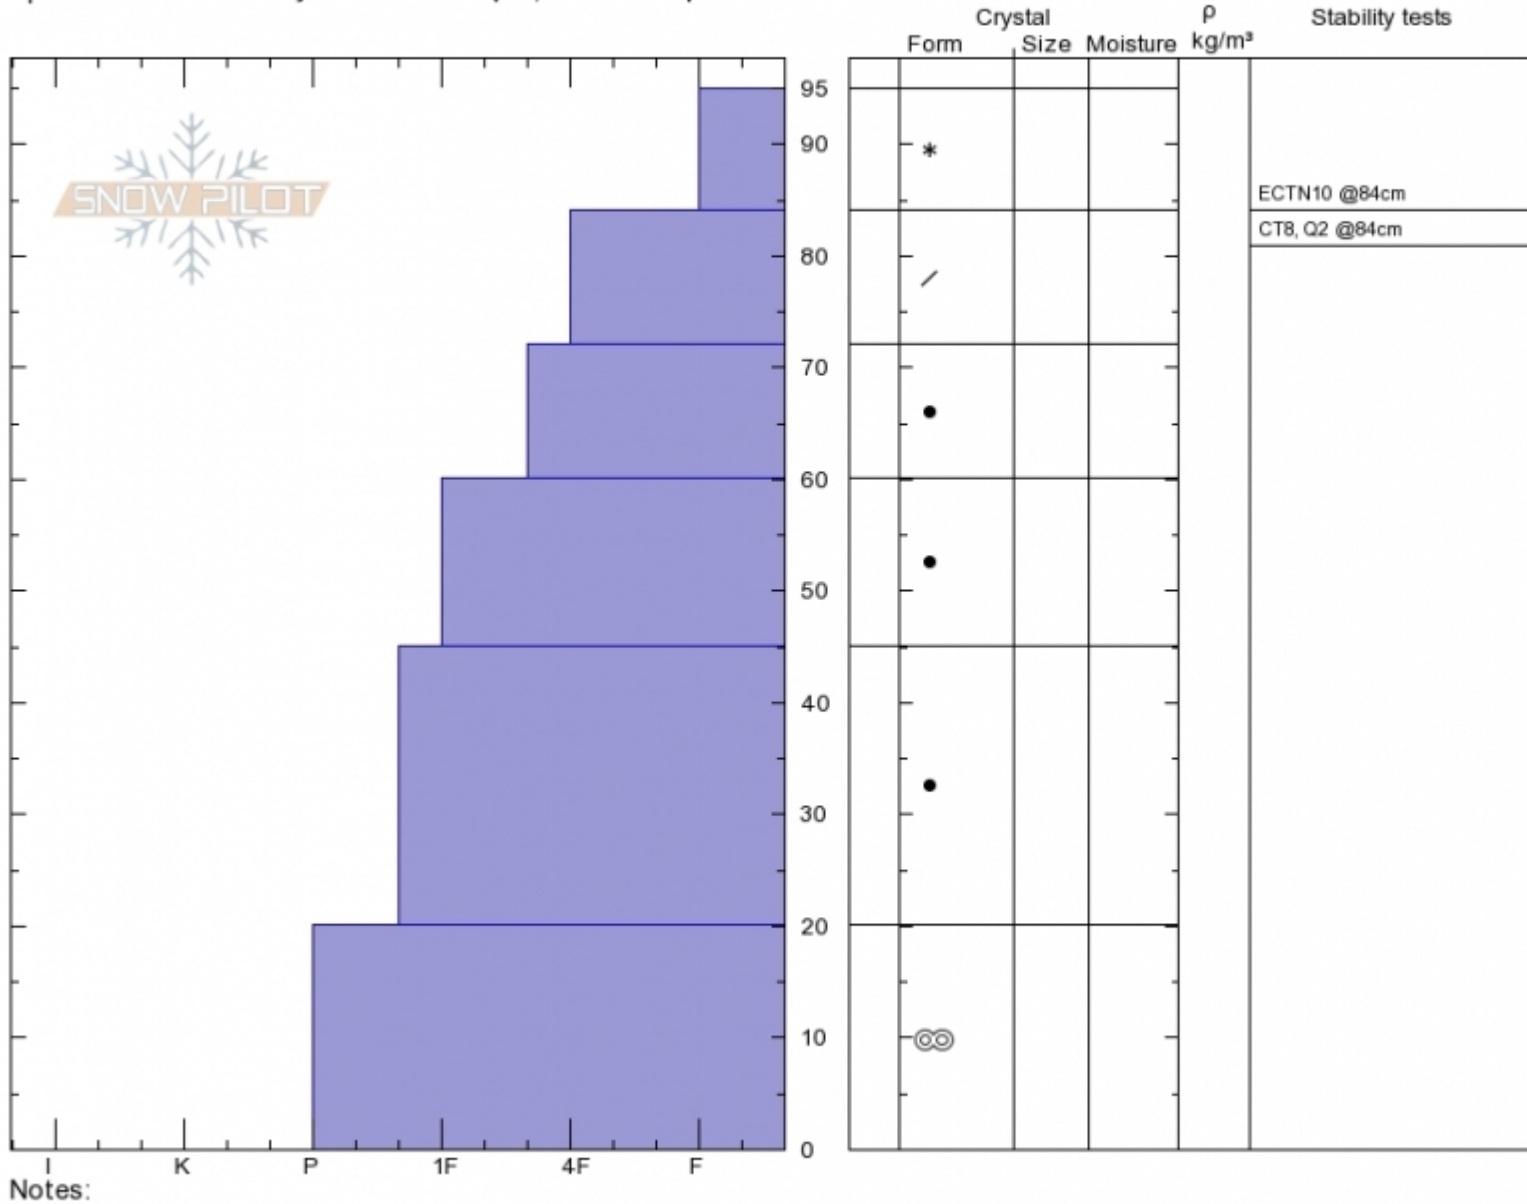

Bostwick Canyon
Bridger Range
MT
Elevation: **7990 ft**
Aspect: **290°**
Specifics: **Recent activity on different slopes; We skied slope**

Alex Marienthal
Sat Dec 1 11:45 2018
Co-ord: **45.79311N, -110.94444W**
Slope Angle: **28°**
Wind Loading:
Wind: **Light Breeze**

Stability: **Good**
Air Temperature:
Sky Cover: **BKN**
Precipitation: **NO**
Wind: **Light Breeze**

HS95
Stability Test Notes

Layer No

Advisory Region
Bridger Range
Bridger Range, 2018-12-03