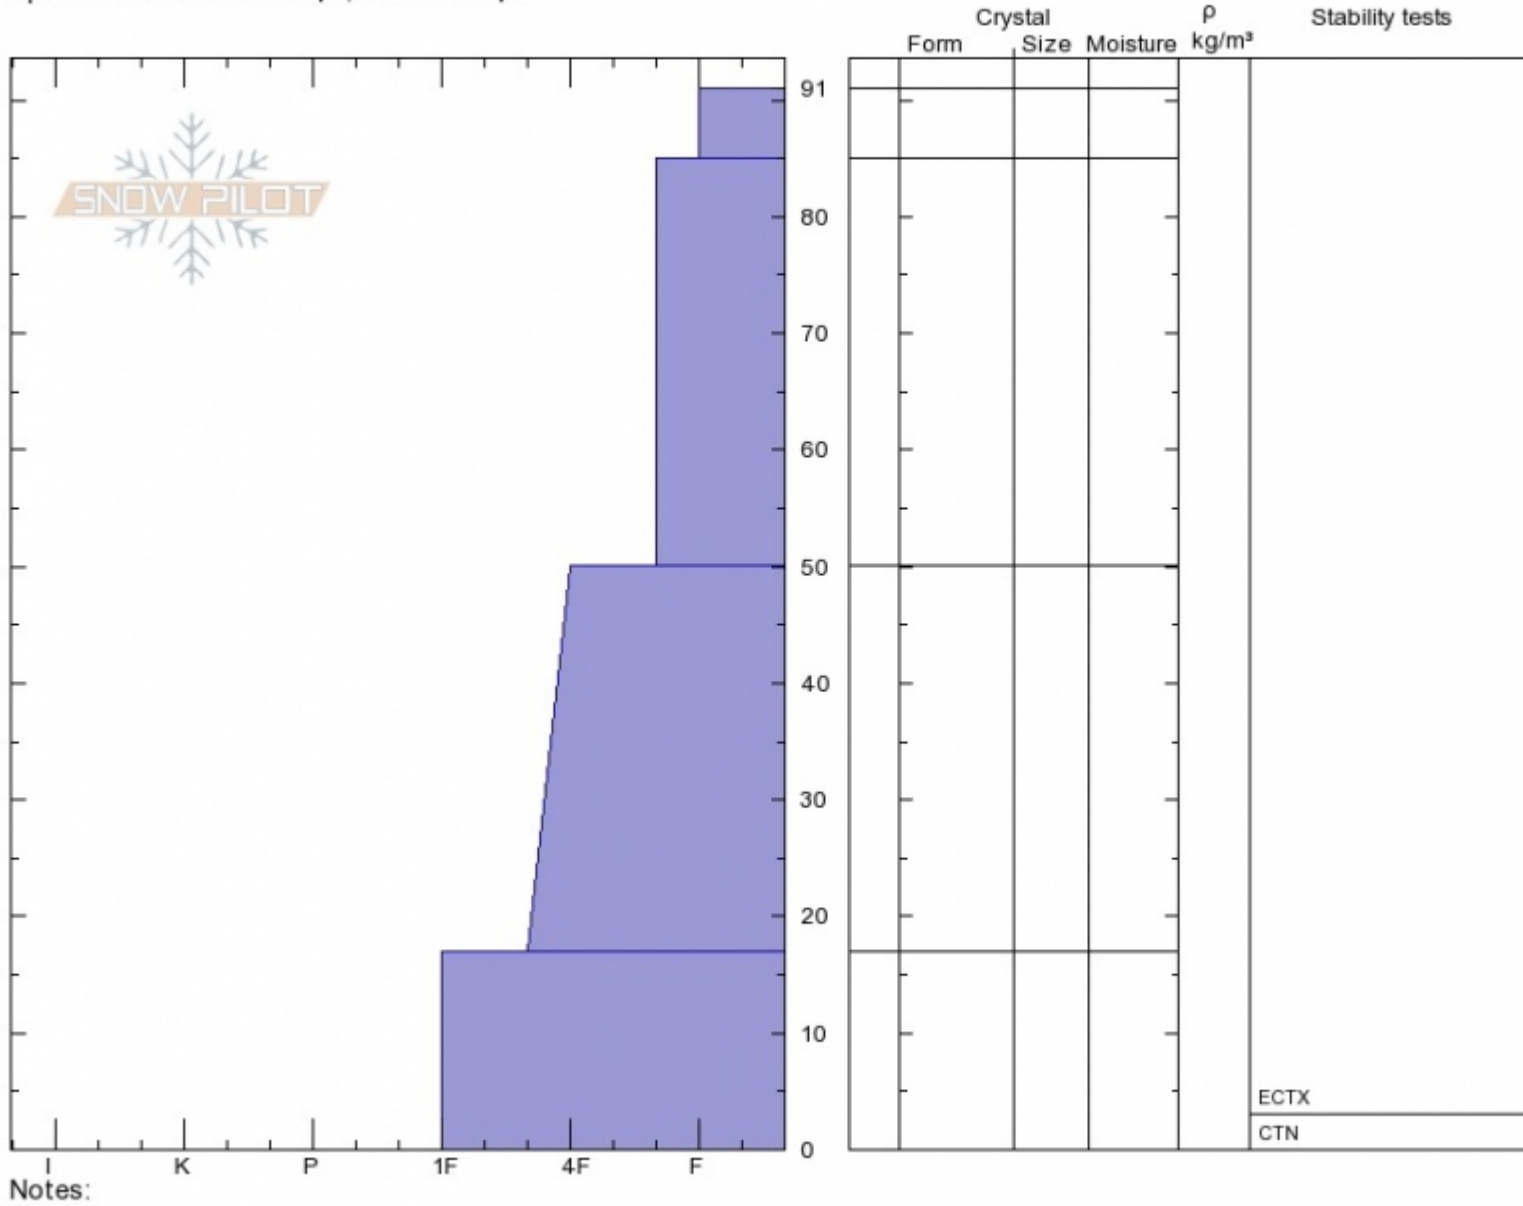

Middle Basin
Madison Range-N
MT
 Elevation: 9025 ft
 Aspect: 71°
 Specifics: Ski tracks on slope; We skied slope

Spencer Jonas
Tue Nov 27 13:00 2018
 Co-ord: 45.31958N, -111.37777W
 Slope Angle: 26°
 Wind Loading:

Stability:
 Air Temperature:
 Sky Cover: **OVC**
 Precipitation: **NO**
 Wind: **Calm**

HS91
Stability Test Notes

Layer No

Advisory Region
 Northern Madison
 Longitude
 -111.38W
 Latitude
 45.34N
 Northern Madison, 2018-11-28