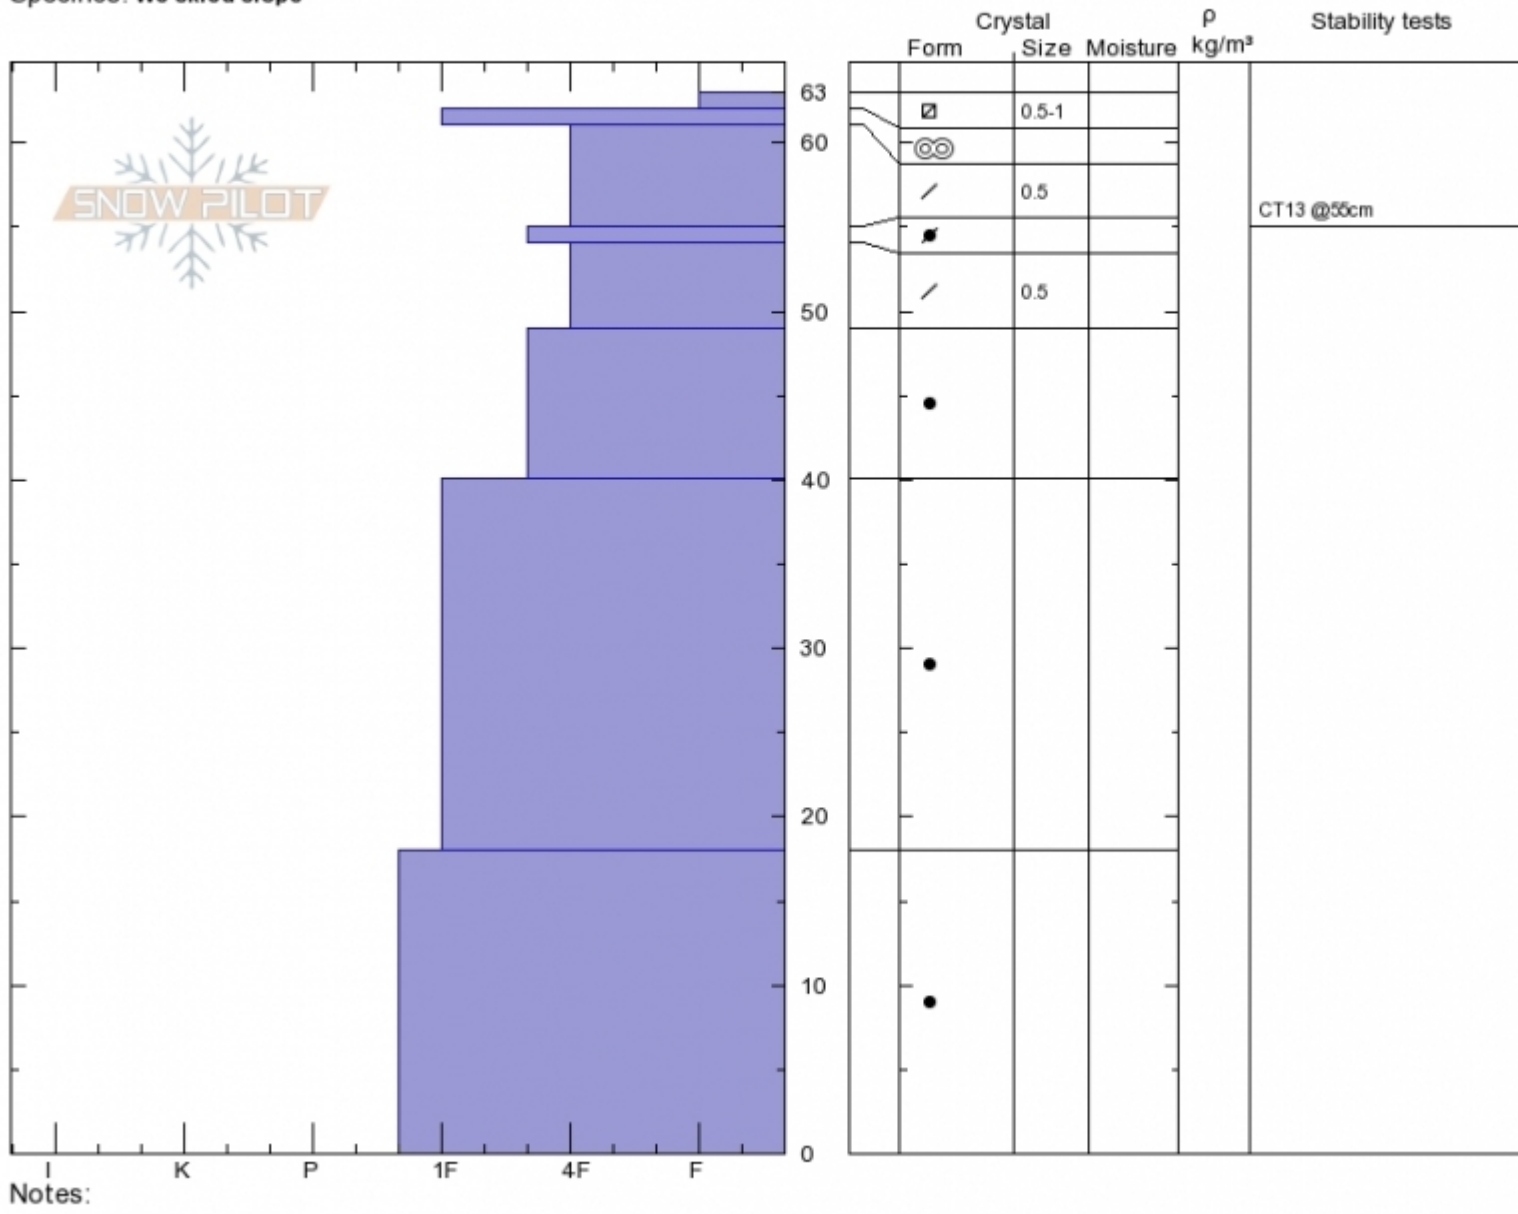

**Blackmore**  
**Gallatin Range-N**  
**MT**  
 Elevation: **9600 ft**  
 Aspect: **110°**  
 Specifics: **We skied slope**

**Andrew Schauer**  
**Wed Nov 21 11:15 2018**  
 Co-ord: **45.44412N, -111.00303W**  
 Slope Angle: **30°**  
 Wind Loading:

Stability:  
 Air Temperature: **2°C**  
 Sky Cover: **CLR**  
 Precipitation: **NO**  
 Wind: **SW Moderate**

**HS63**  
 Stability Test Notes

Layer No  
 62-63: Pro

Snowpit from SE aspect at 9600ft on Mount Blackmore. 11-21-2018.

Advisory Region  
 Northern Gallatin  
 Longitude  
 -111.00W  
 Latitude  
 45.44N

Northern Gallatin, 2018-11-21