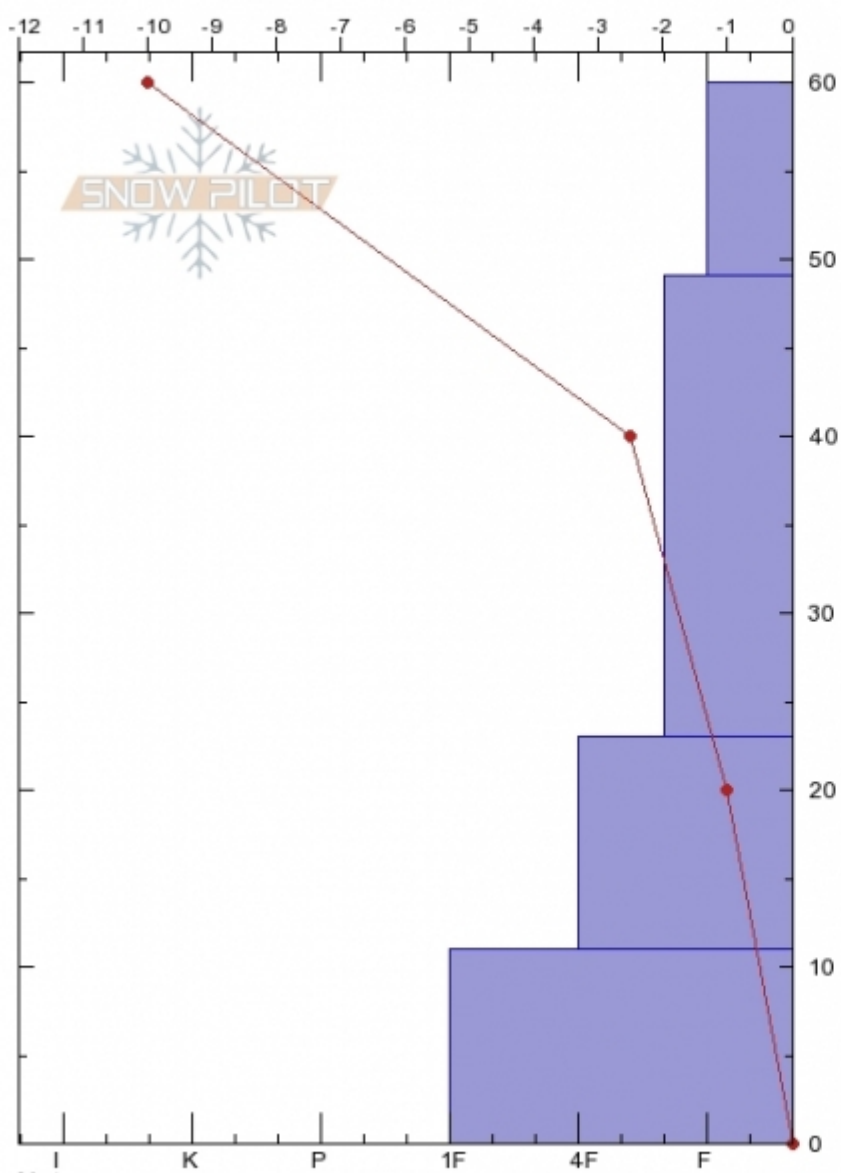

Tyler's Slope
Madison Range-N
MT
 Elevation: **9000 ft**
 Aspect: **240°**
 Specifics: **Practice Pit; Ski tracks on slope; We skied slope**

Doug Chabot-Admin
Mon Nov 12 11:30 2018
 Co-ord: **45.32017N, -111.38308W**
 Slope Angle: **35°**
 Wind Loading: **no**

Stability: **HS60**
 Air Temperature: **-10°C**
 Sky Cover: **CLR**
 Precipitation: **NO**
 Wind: **SW Light Breeze**
 Stability Test Notes

Layer No

Form	Crystal Size	Moisture	ρ kg/m³	Stability tests
+	2			
□(∕)	0.5			
a(□)	0.5			
a(□)	0.5			