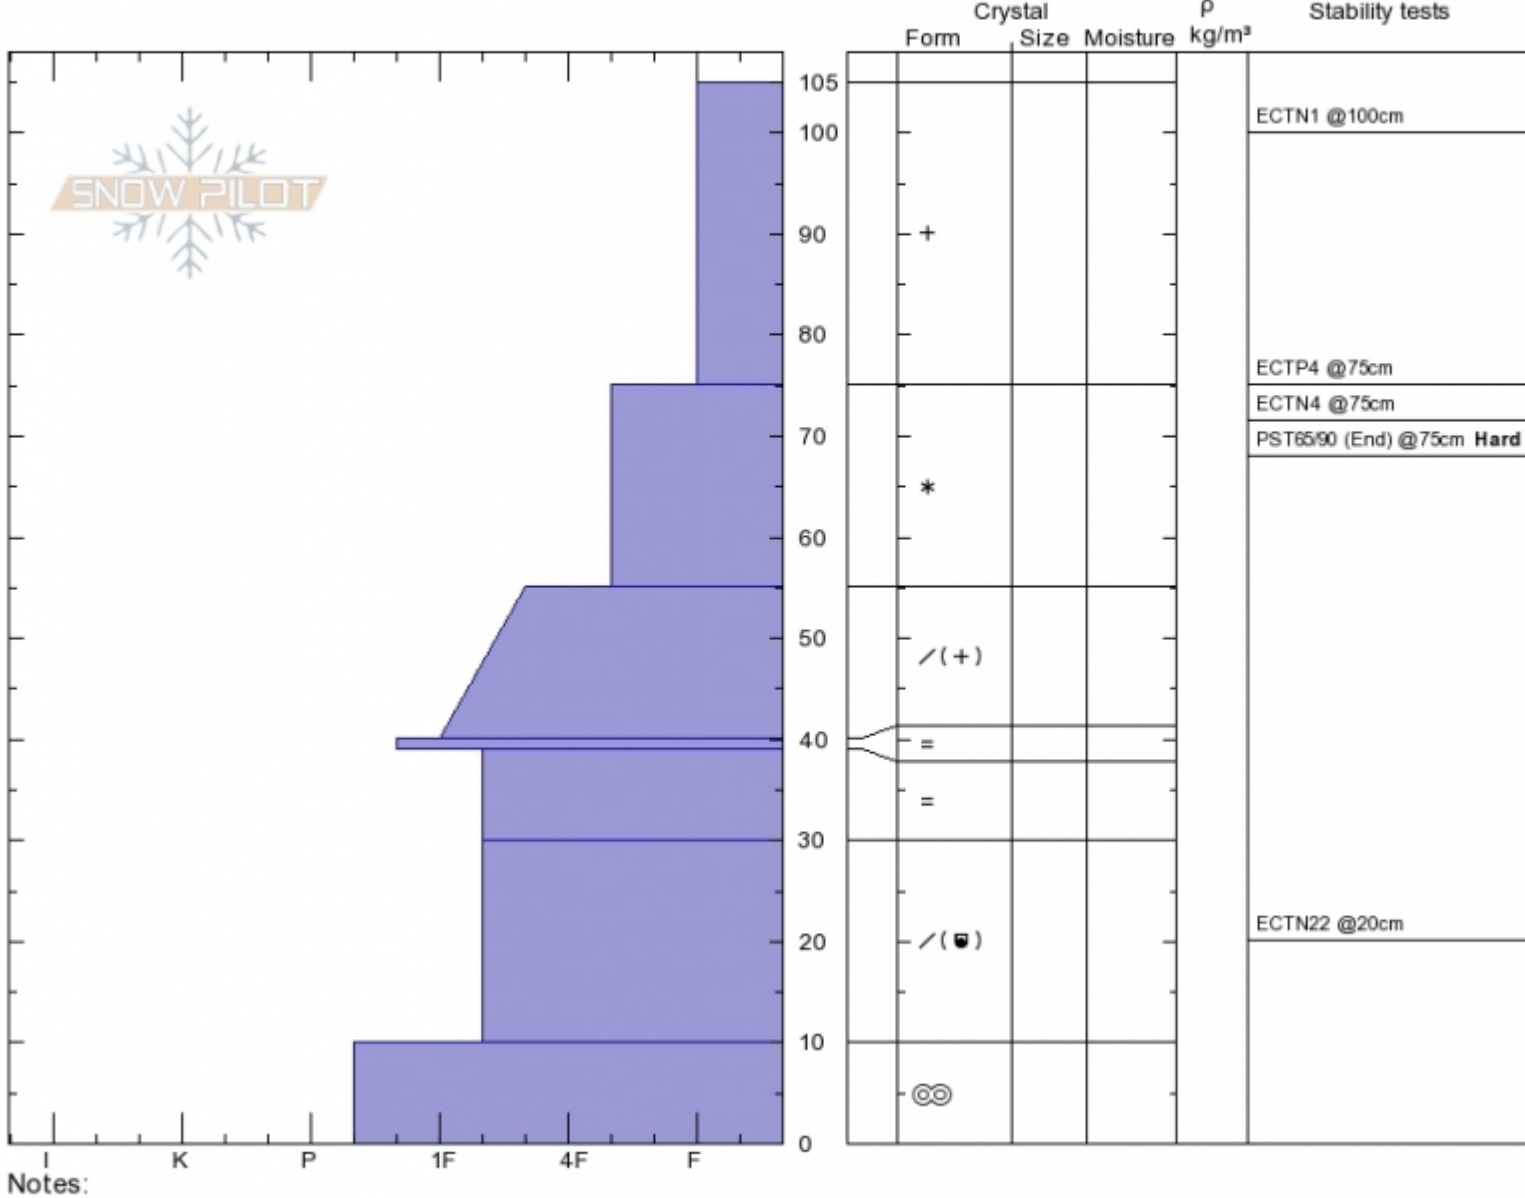

Top of Sometimes  
Bridger Range  
MT

Elevation: 8481 ft  
Aspect: 30°

Alex Marienthal  
Tue Nov 6 16:00 2018  
Co-ord: 45.81745N, -110.92885W  
Slope Angle: 33°  
Wind Loading: no

Stability: Fair  
Air Temperature:  
Sky Cover: OVC  
Precipitation: S1  
Wind: Calm

HS105  
Stability Test Notes  
75: Hard to follow layer

Layer No

Specifics: Pit dug in a Ski Area; Cracking; Recent activity on similar slopes; Recent activity on different slopes

Advisory Region  
Bridger Range  
Bridger Range, 2018-11-07