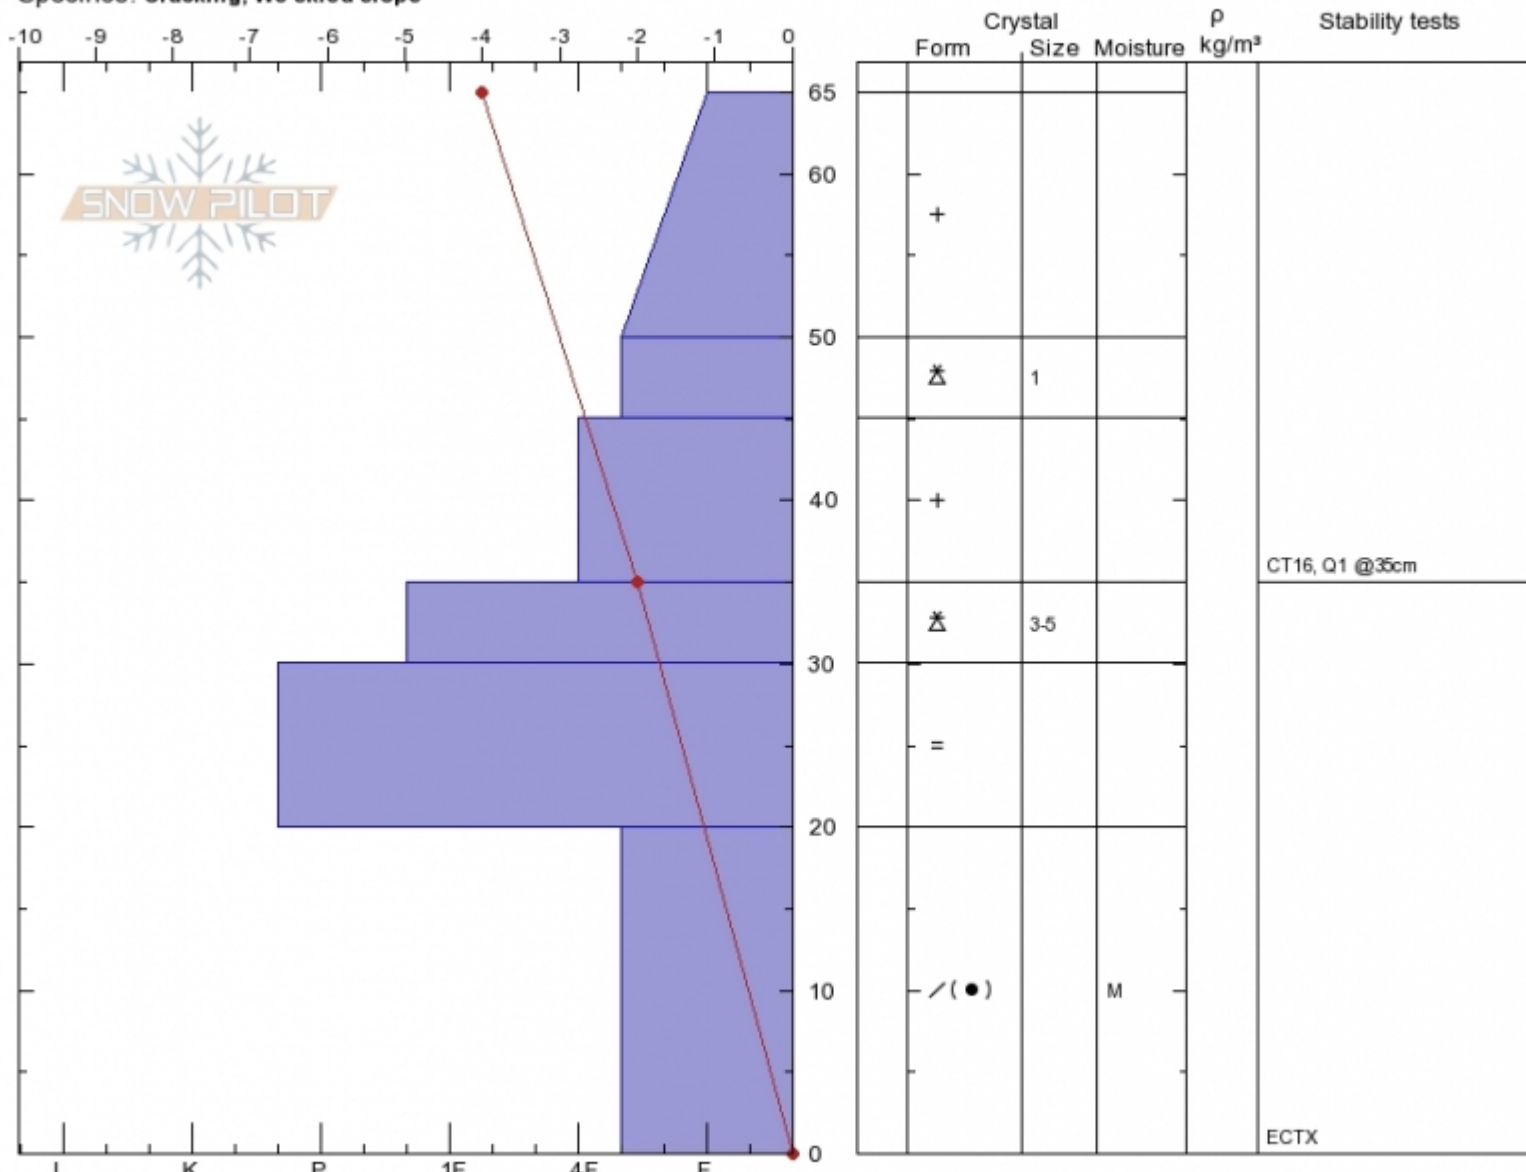

Bradley's Meadow  
 Bridger Range  
 MT  
 Elevation: 7800 ft  
 Aspect: 75°  
 Specifics: Cracking; We skied slope

Alex Marienthal  
 Mon Nov 5 09:51 2018  
 Co-ord: 45.83090N, -110.92727W  
 Slope Angle: 25°  
 Wind Loading: no

Stability: **Good**  
 Air Temperature: -5°C  
 Sky Cover: **OVC**  
 Precipitation:  
 Wind: **S Moderate**

HS65  
 Stability Test Notes

Layer No

Notes: Pit after this at 8,100' was 110cm HS. A layer of graupel at 65-70cm, and above the rain crust had ECTN14, CT16 Q2.