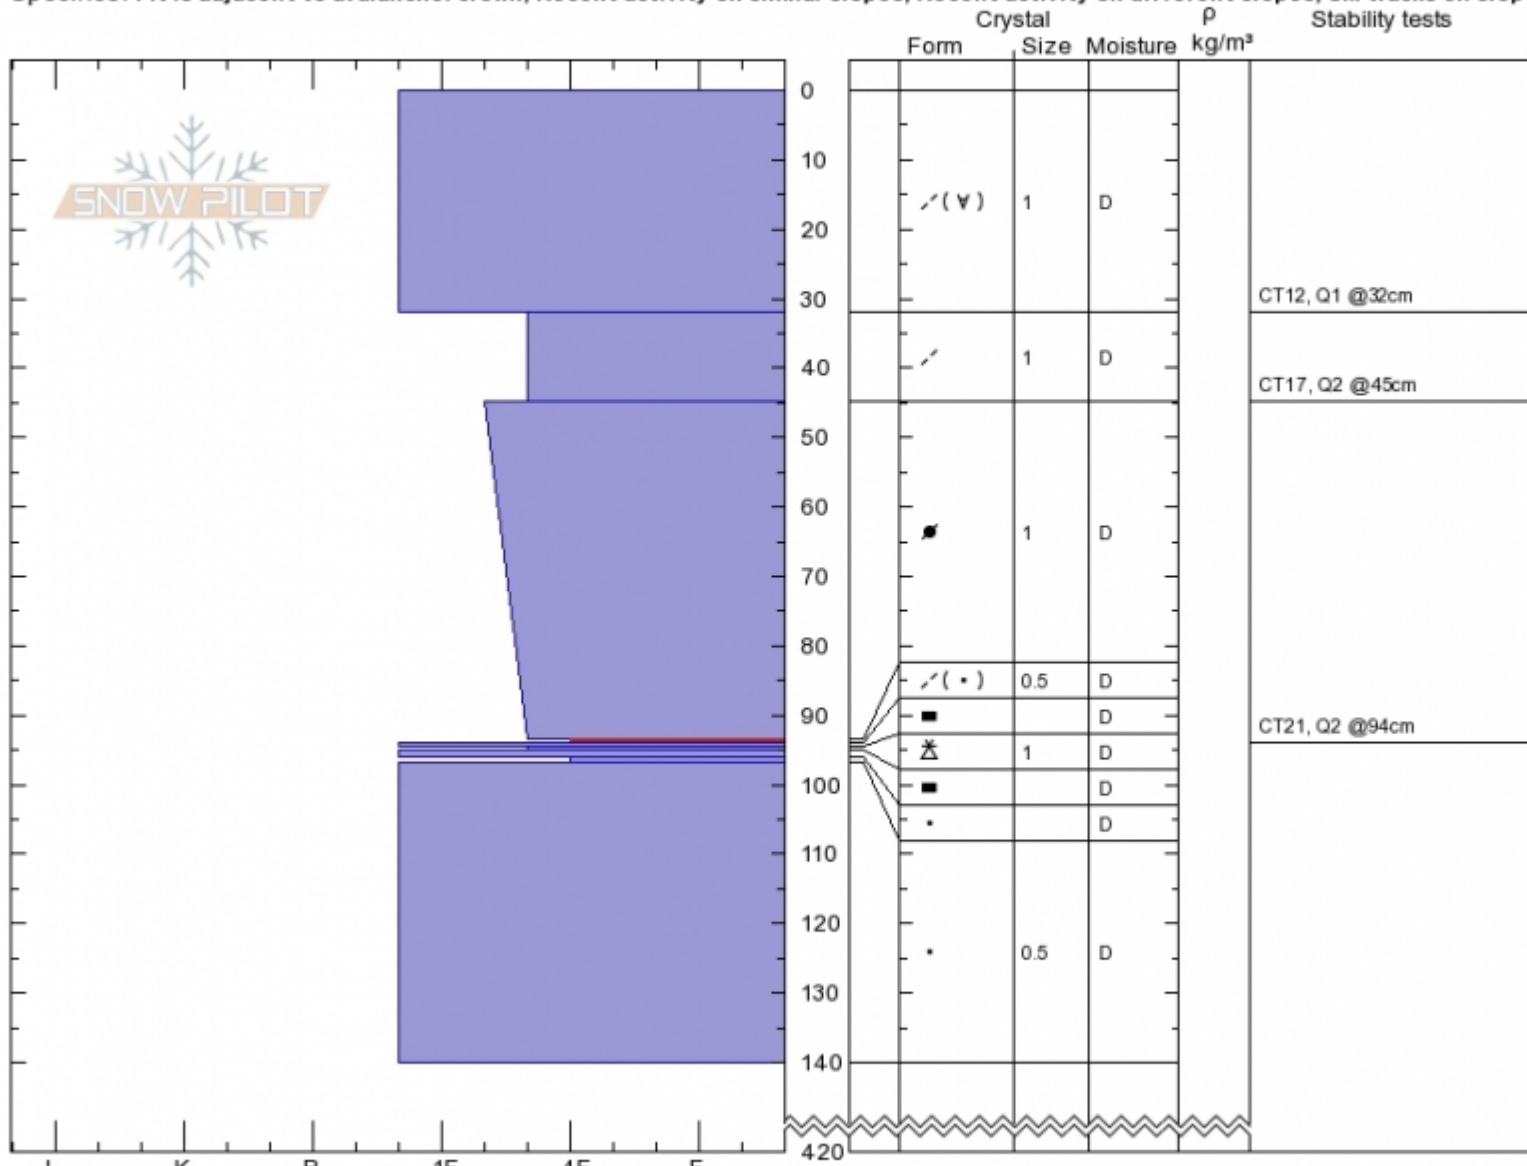

**Saddle Peak Avalanche** Doug Chabot-Admin  
**Bridger Range** Sat Apr 14 14:00 2018  
**MT** Co-ord: 45.79321N, -110.93537W  
 Elevation: 9019 ft Slope Angle: 37°  
 Aspect: 94° Wind Loading: **previous**  
 Specifics: Pit is adjacent to avalanche: crown; Recent activity on similar slopes; Recent activity on different slopes; Ski tracks on slope

Stability: **Poor** HS420  
 Air Temperature: -1°C Stability Test Notes  
 Sky Cover: **BKN**  
 Precipitation: **NO**  
 Wind: **W Moderate**

Layer No  
 94-93.5: P  
 94.5-94: B

Notes: This avalanche killed a solo skier late morning today. SS-ASu-R3-D2-I

Advisory Region  
 Bridger Range  
**Avalanche Details:** [1 skier triggered, caught, partially buried, killed](#)  
 Bridger Range, 2018-04-16