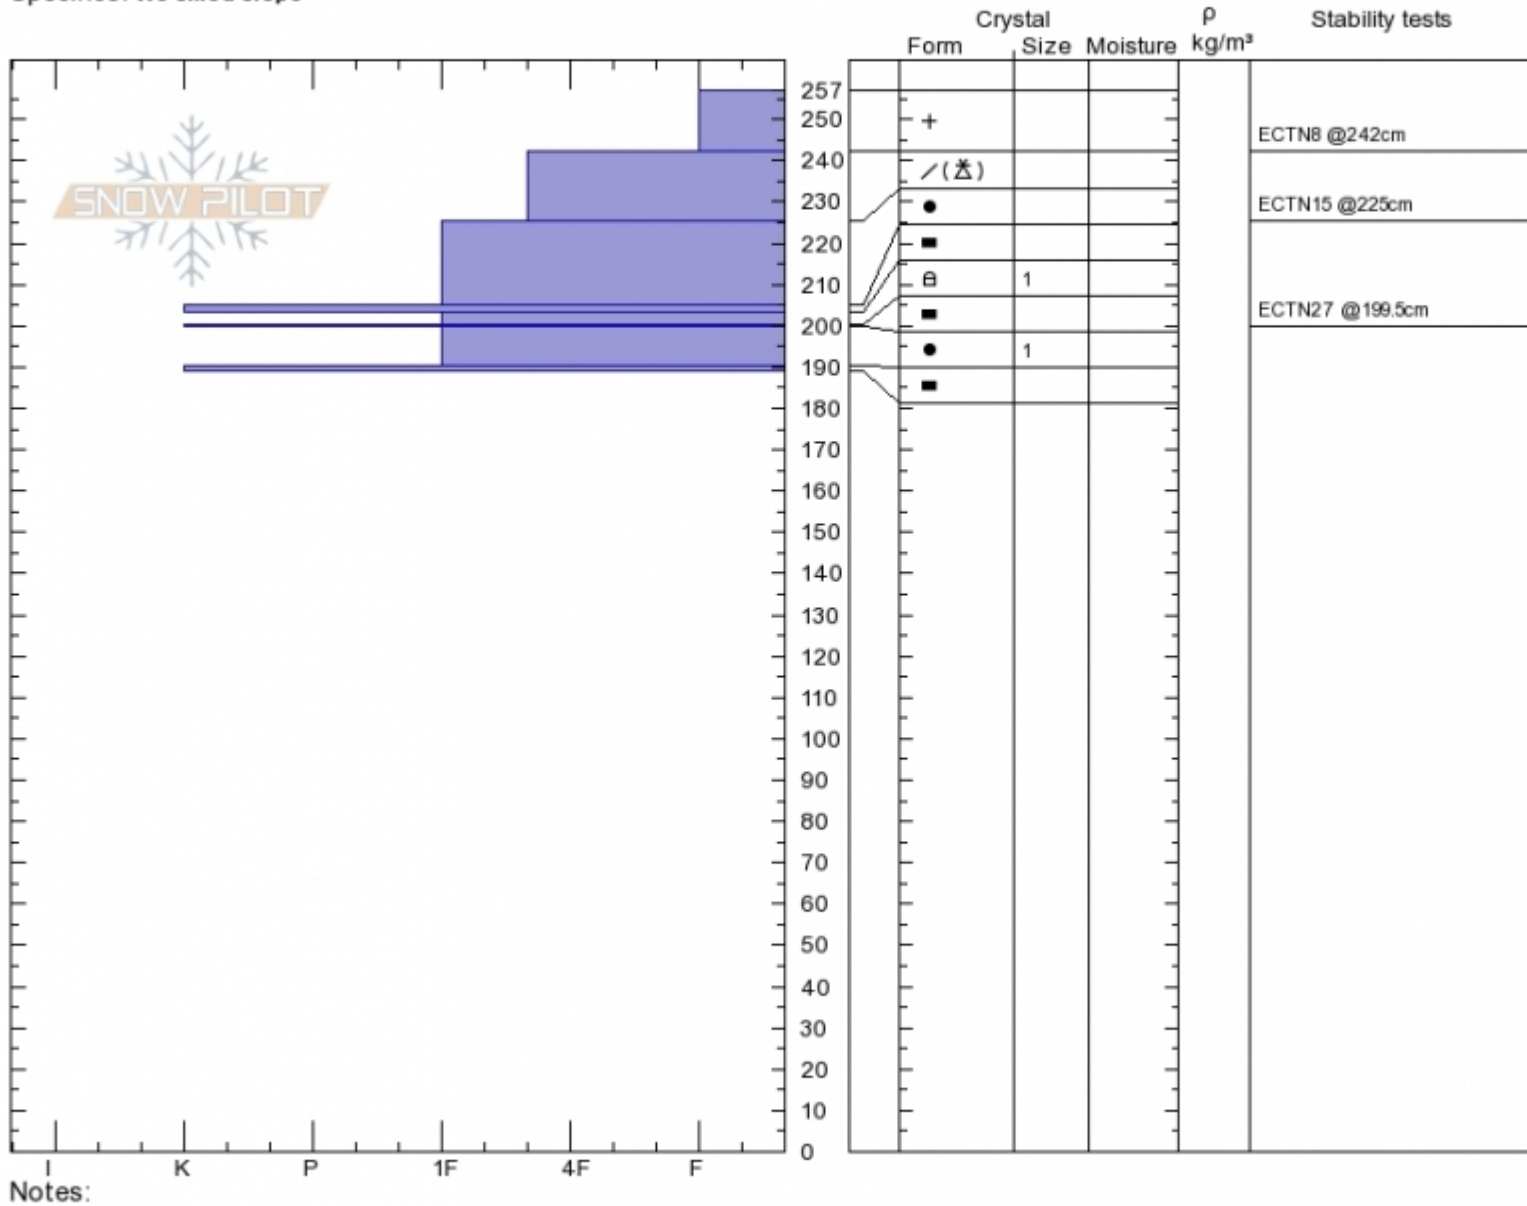

Palisades Butte  
 Gallatin Range-N  
 MT  
 Elevation: 9650 ft  
 Aspect: 160°  
 Specifics: We skied slope

Doug Chabot-Admin  
 Thu Mar 29 11:45 2018  
 Co-ord: 45.41848N, -110.97893W  
 Slope Angle: 32°  
 Wind Loading: yes

Stability: **Very Good**  
 Air Temperature: -7°C  
 Sky Cover: **CLR**  
 Precipitation: **NO**  
 Wind: **W Moderate**

HS257  
 Stability Test Notes

Layer No

Advisory Region  
 Northern Gallatin  
 Northern Gallatin, 2018-04-01