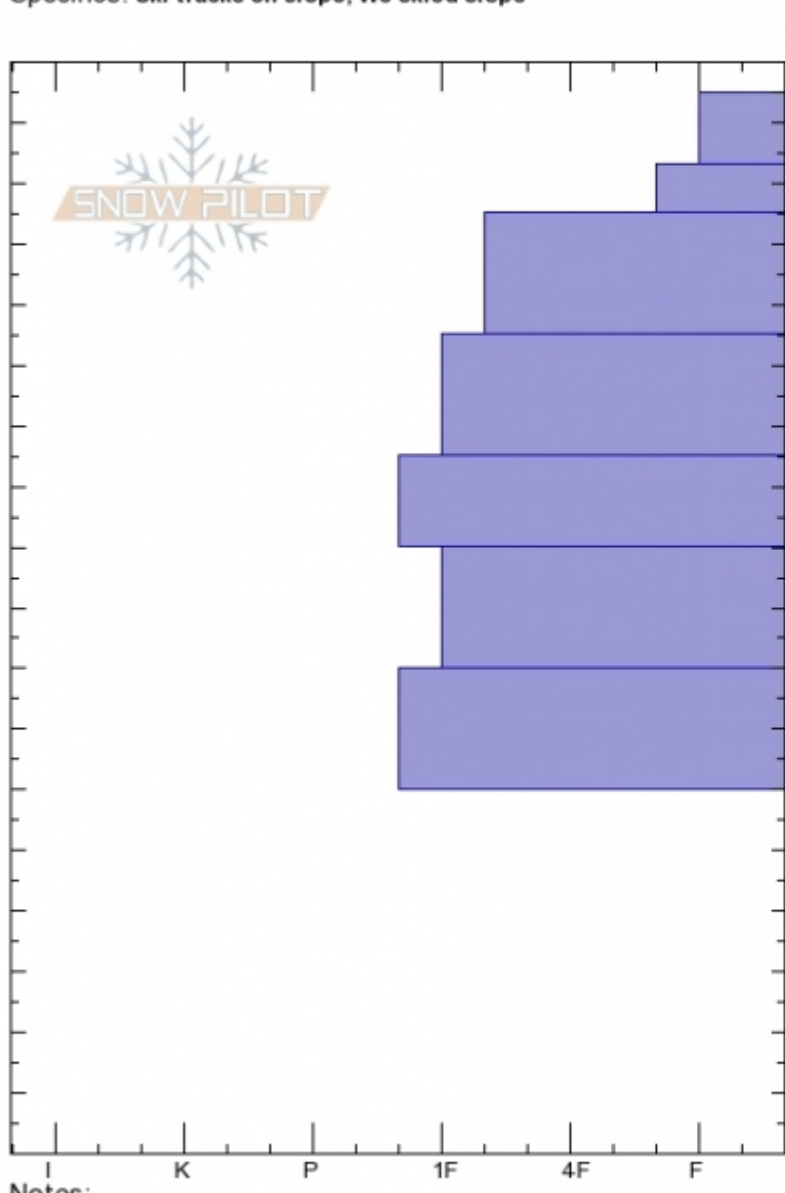

BaconRind/ErnieMiller  
 Madison Range-S  
 MT  
 Elevation: 8840 ft  
 Aspect: 100°  
 Specifics: Ski tracks on slope; We skied slope

Alex Marienthal  
 Sun Mar 4 11:30 2018  
 Co-ord: 44.95855N, -111.09991W  
 Slope Angle: 25°  
 Wind Loading:

Stability: **Good**  
 Air Temperature:  
 Sky Cover: **OVC**  
 Precipitation: **S1**  
 Wind: **Calm**

HS175  
 Stability Test Notes

Layer No

Crystal Form	Crystal Size	Moisture	$\rho$ kg/m <sup>3</sup>	Stability tests
+				CT4, Q3 @163cm
+(/)				PST21/100 (SF) @155cm
/				ECTN11 @155cm
				CT11, Q2 @155cm
				CT13, Q3 @135cm
				ECTN14 @135cm
				ECTN22 @115cm
				CT30, Q2 @80cm