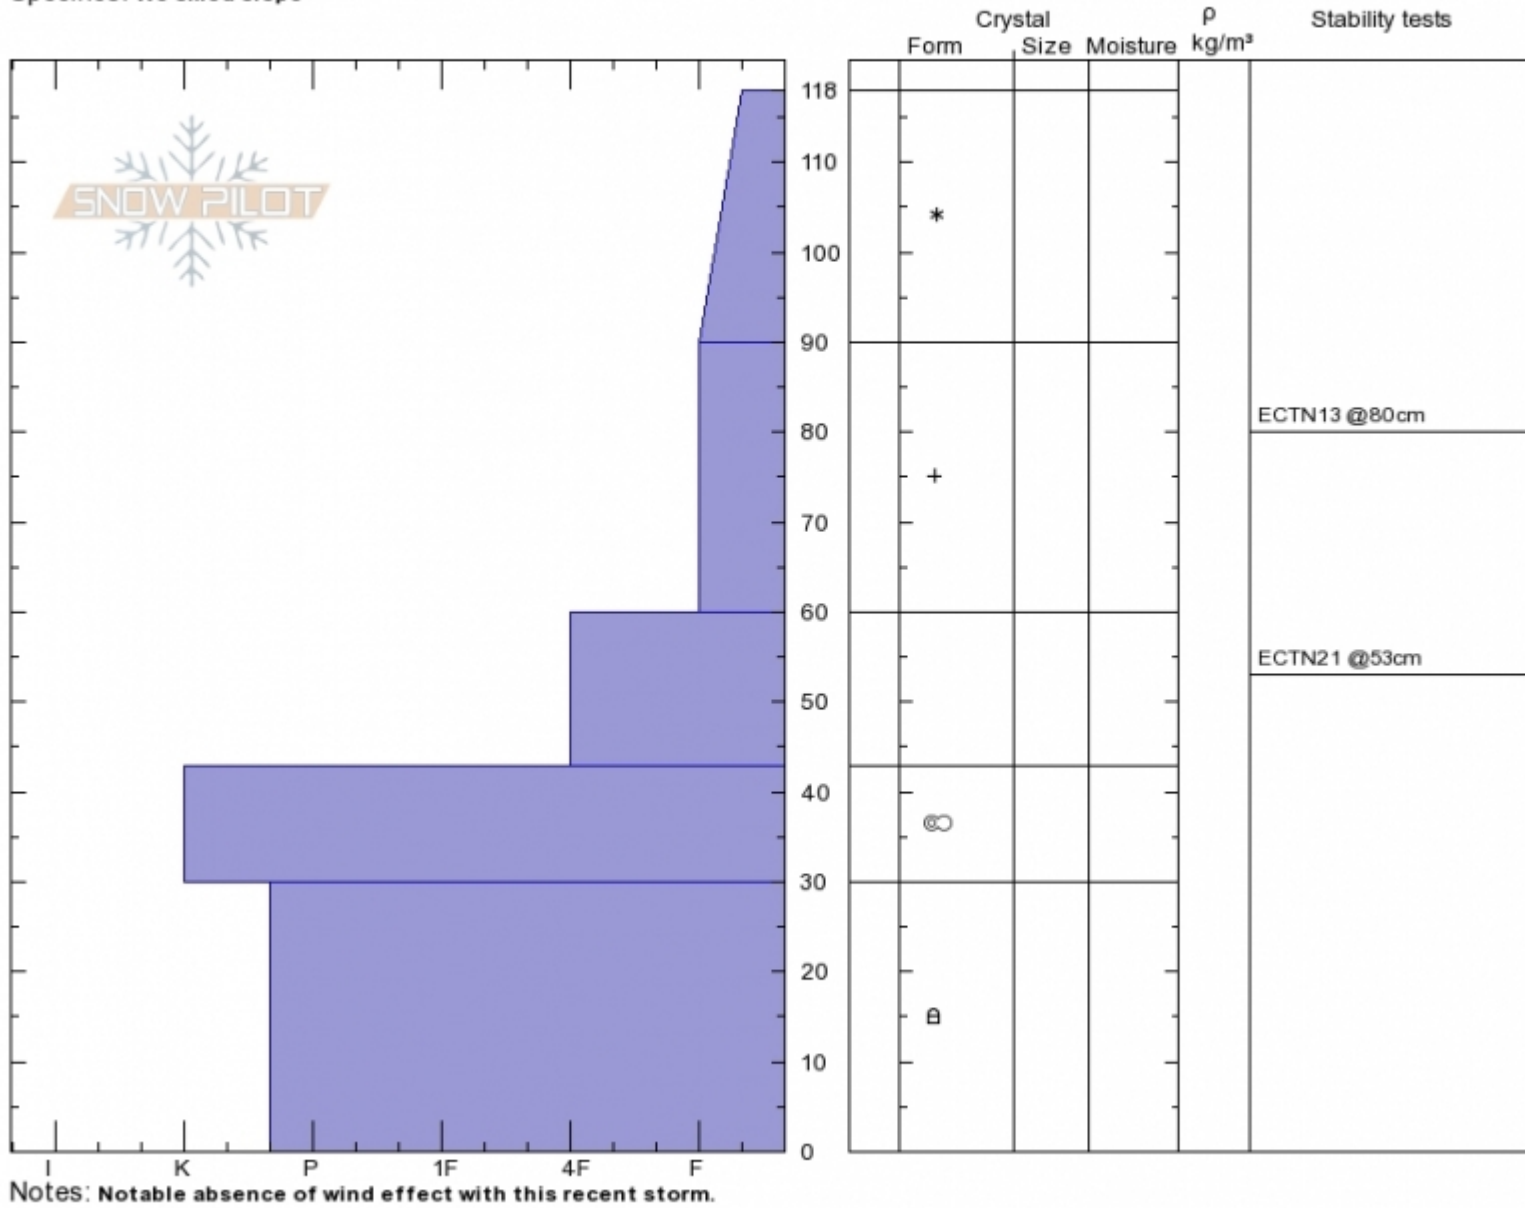

west Woody Ridge
 Absaroka Range
 MT
 Elevation: 9500 ft
 Aspect: 270°
 Specifics: We skied slope

Beau Fredlund
 Sun Nov 5 13:00 2017
 Co-ord: 44.98484N, -109.92673E
 Slope Angle: 25°
 Wind Loading:

Stability:
 Air Temperature: -5°C
 Sky Cover: OVC
 Precipitation: S2
 Wind: Calm

HS118
 Stability Test Notes

Layer No

Advisory Region
 Cooke City

Forecast link: [GNFAC Avalanche Advisory for Mon Nov 6, 2017](#)
 Cooke City, 2017-11-06